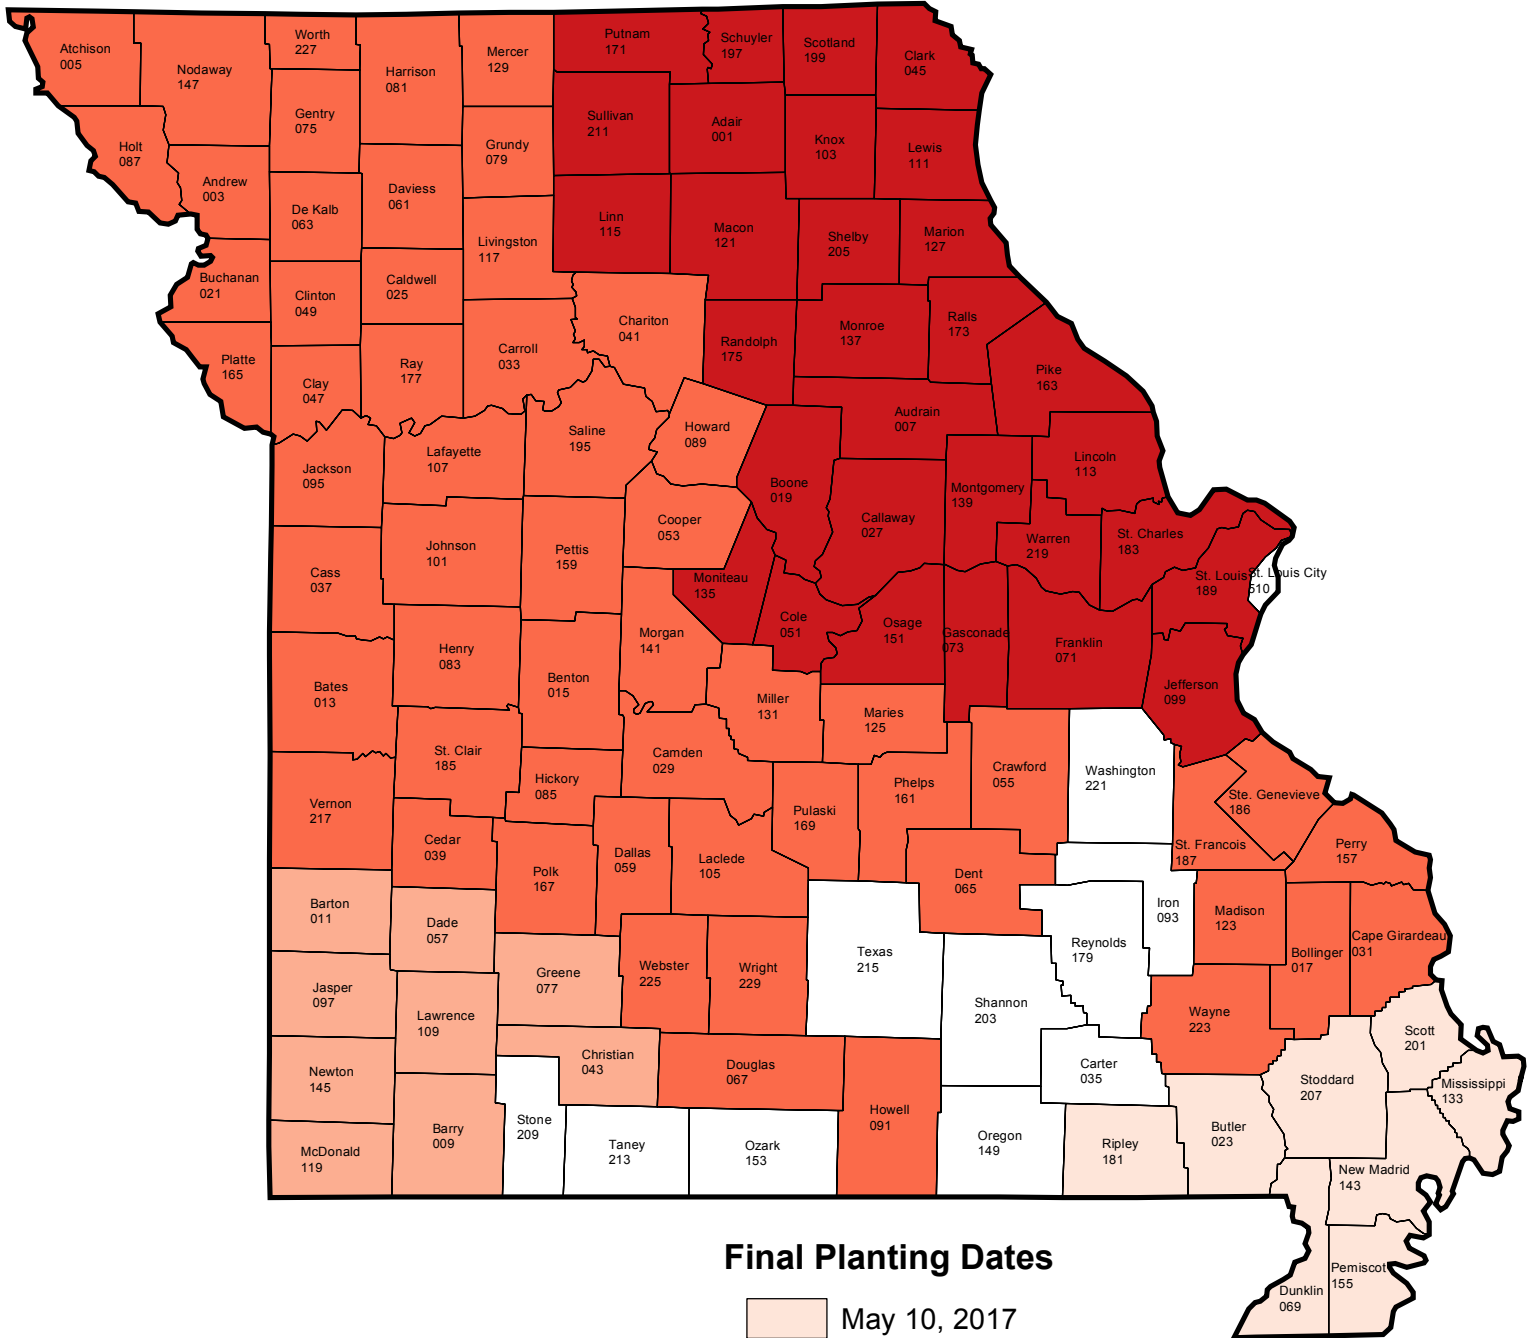

# MISSOURI

## 2017 Crop Year Final Planting Dates

### Corn

Source: Risk Management Agency  
 Map Created by: RMA, Topeka Regional Office, Topeka KS  
 Map Creation Date: February 1, 2017  
 Map Projection: World Mercator

The information displayed in this map is intended to serve as an aid in displaying data provided or stored by the Risk Management Agency. It does not modify, replace, or supersede any USDA published policy provisions or procedures.