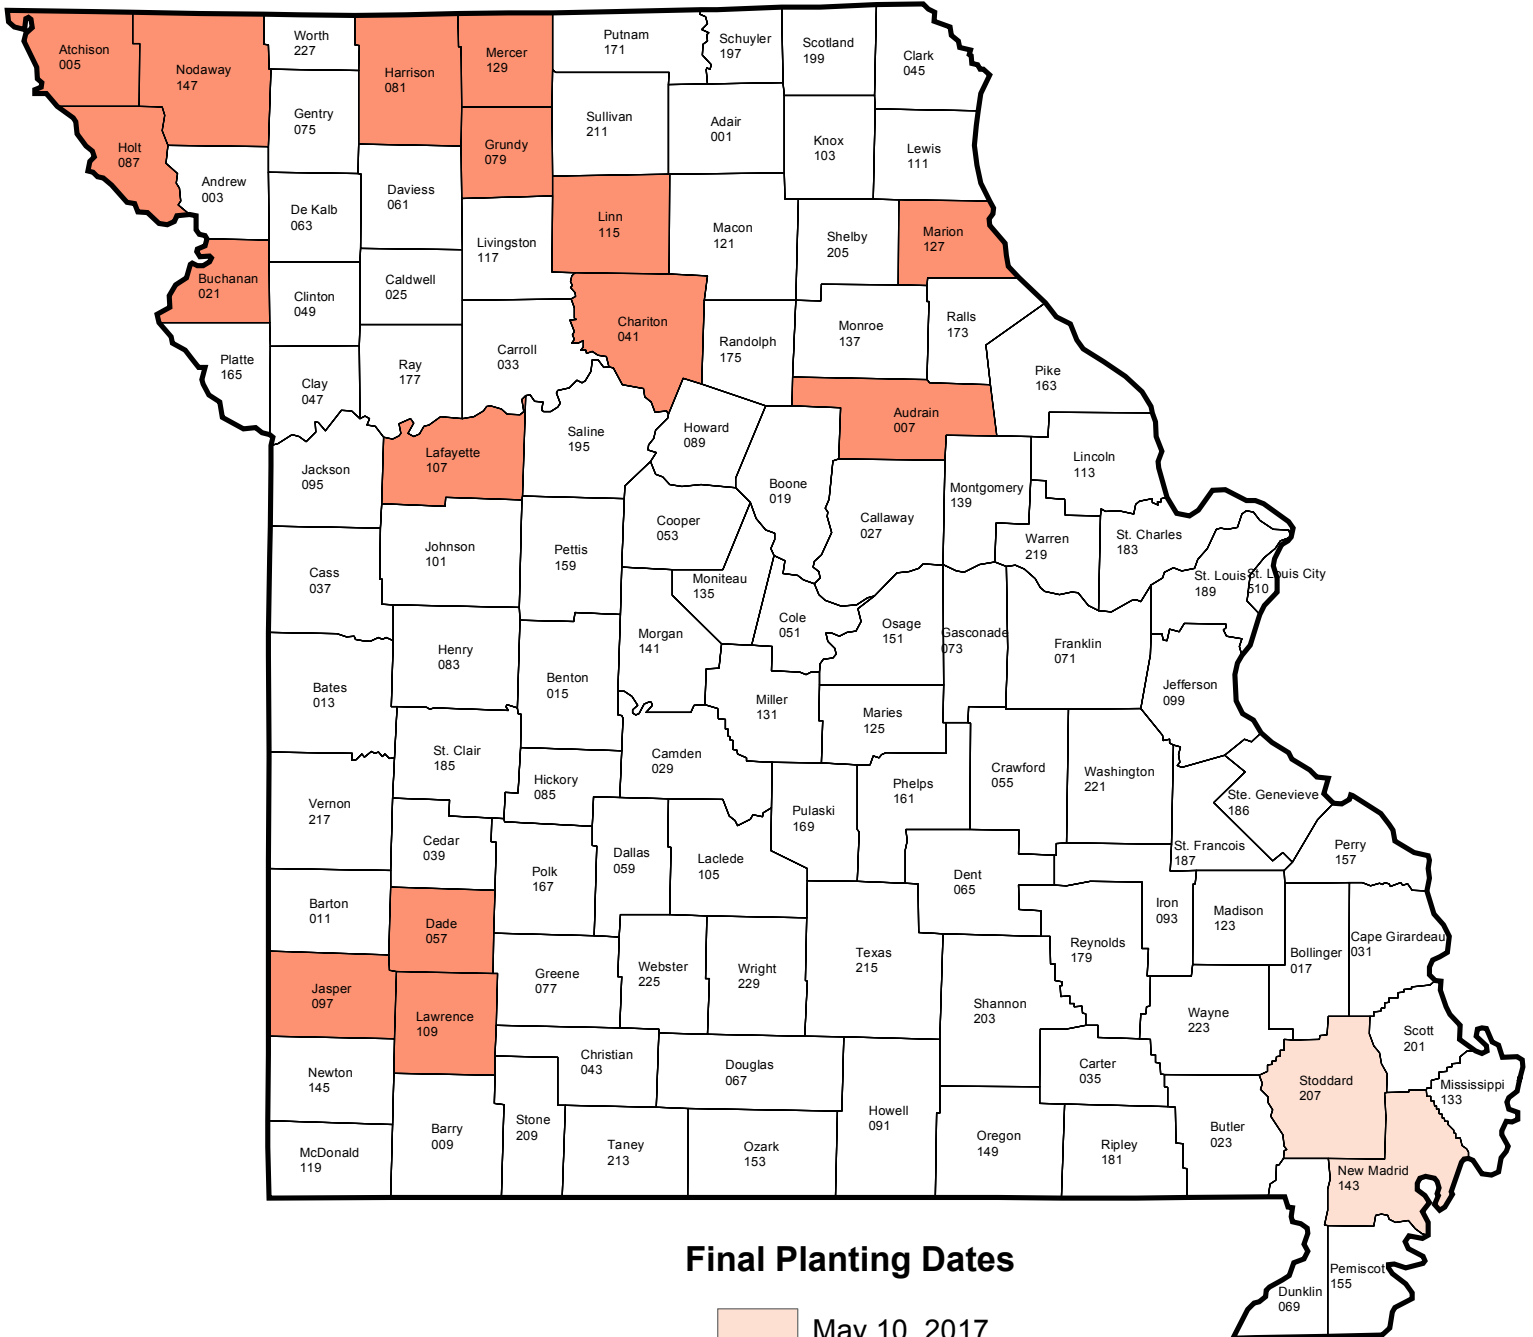

# MISSOURI

## 2017 Crop Year Final Planting Dates

### Popcorn

#### Final Planting Dates

- May 10, 2017
- May 20, 2017

Source: Risk Management Agency  
 Map Created by: RMA, Topeka Regional Office, Topeka KS  
 Map Creation Date: February 1, 2017  
 Map Projection: World Mercator