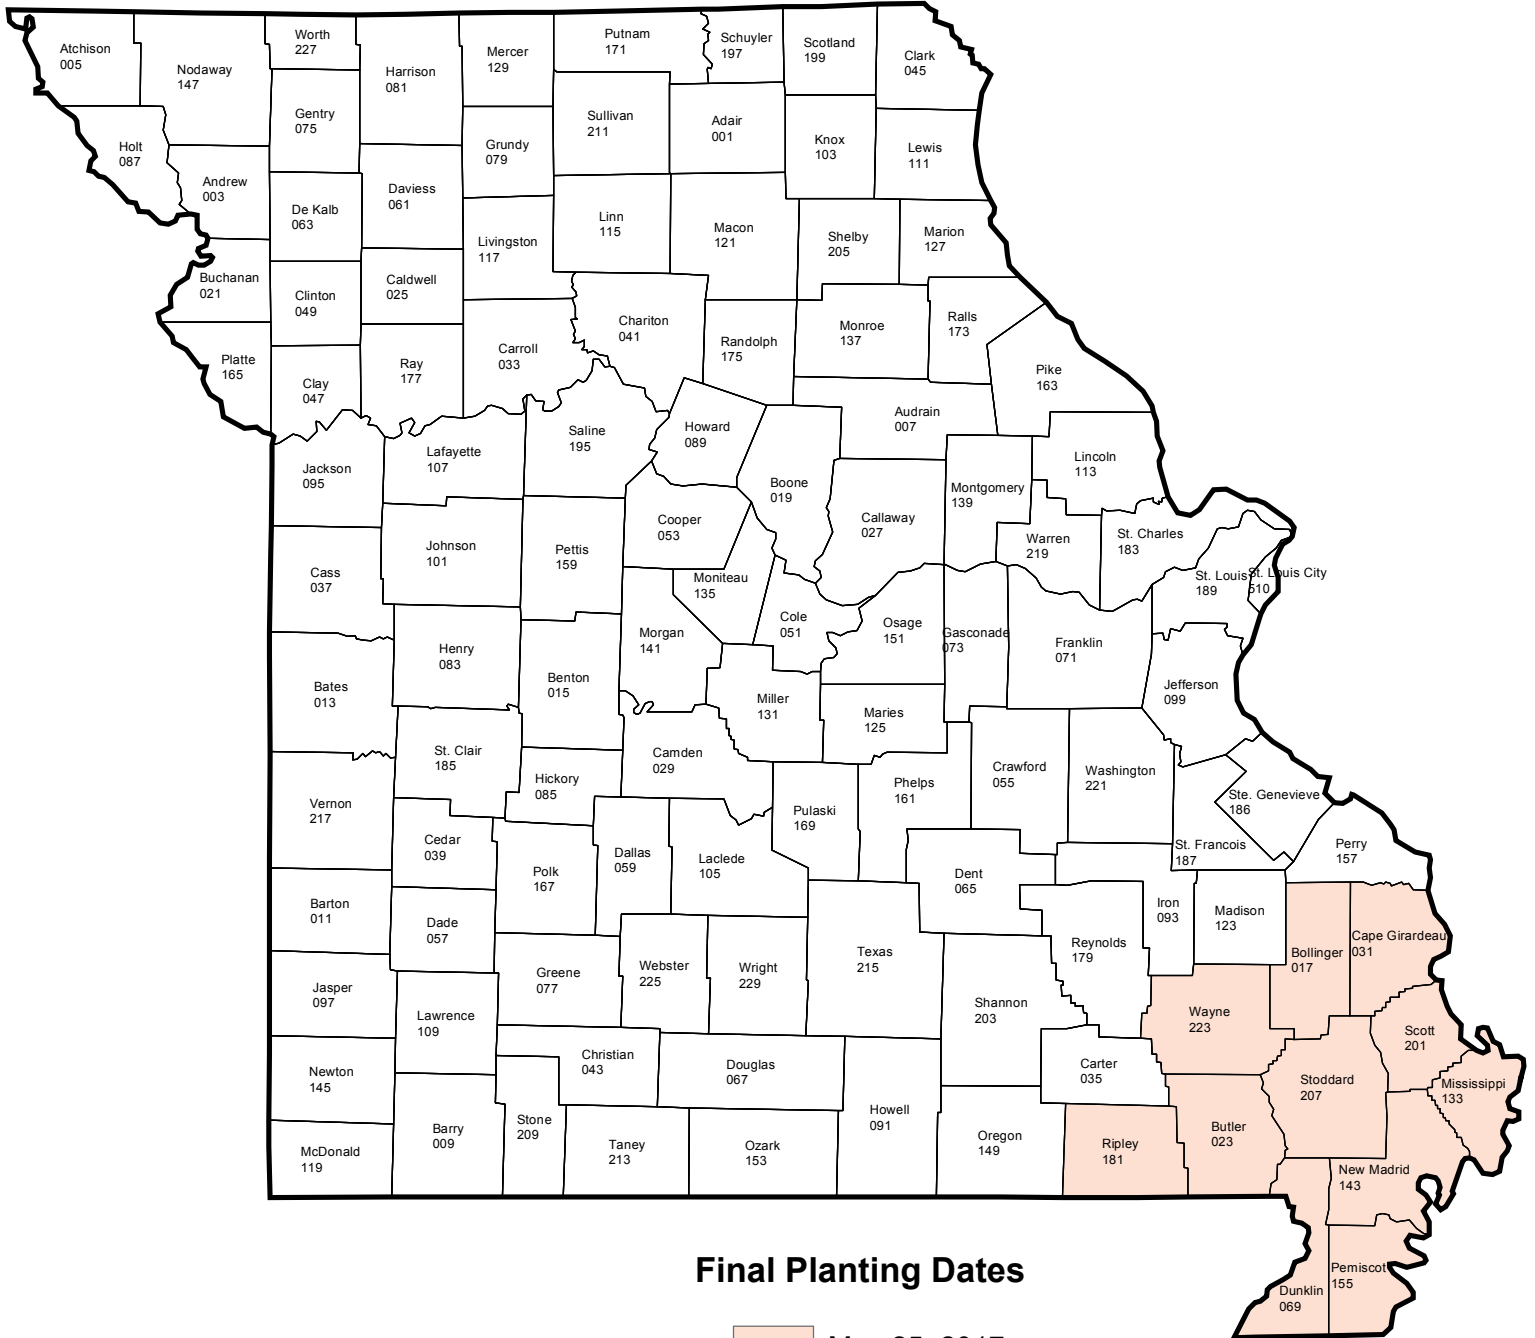

# MISSOURI

## 2017 Crop Year Final Planting Dates

### Rice

Source: Risk Management Agency  
 Map Created by: RMA, Topeka Regional Office, Topeka KS  
 Map Creation Date: February 1, 2017  
 Map Projection: World Mercator

The information displayed in this map is intended to serve as an aid in displaying data provided or stored by the Risk Management Agency. It does not modify, replace, or supersede any USDA published policy provisions or procedures.