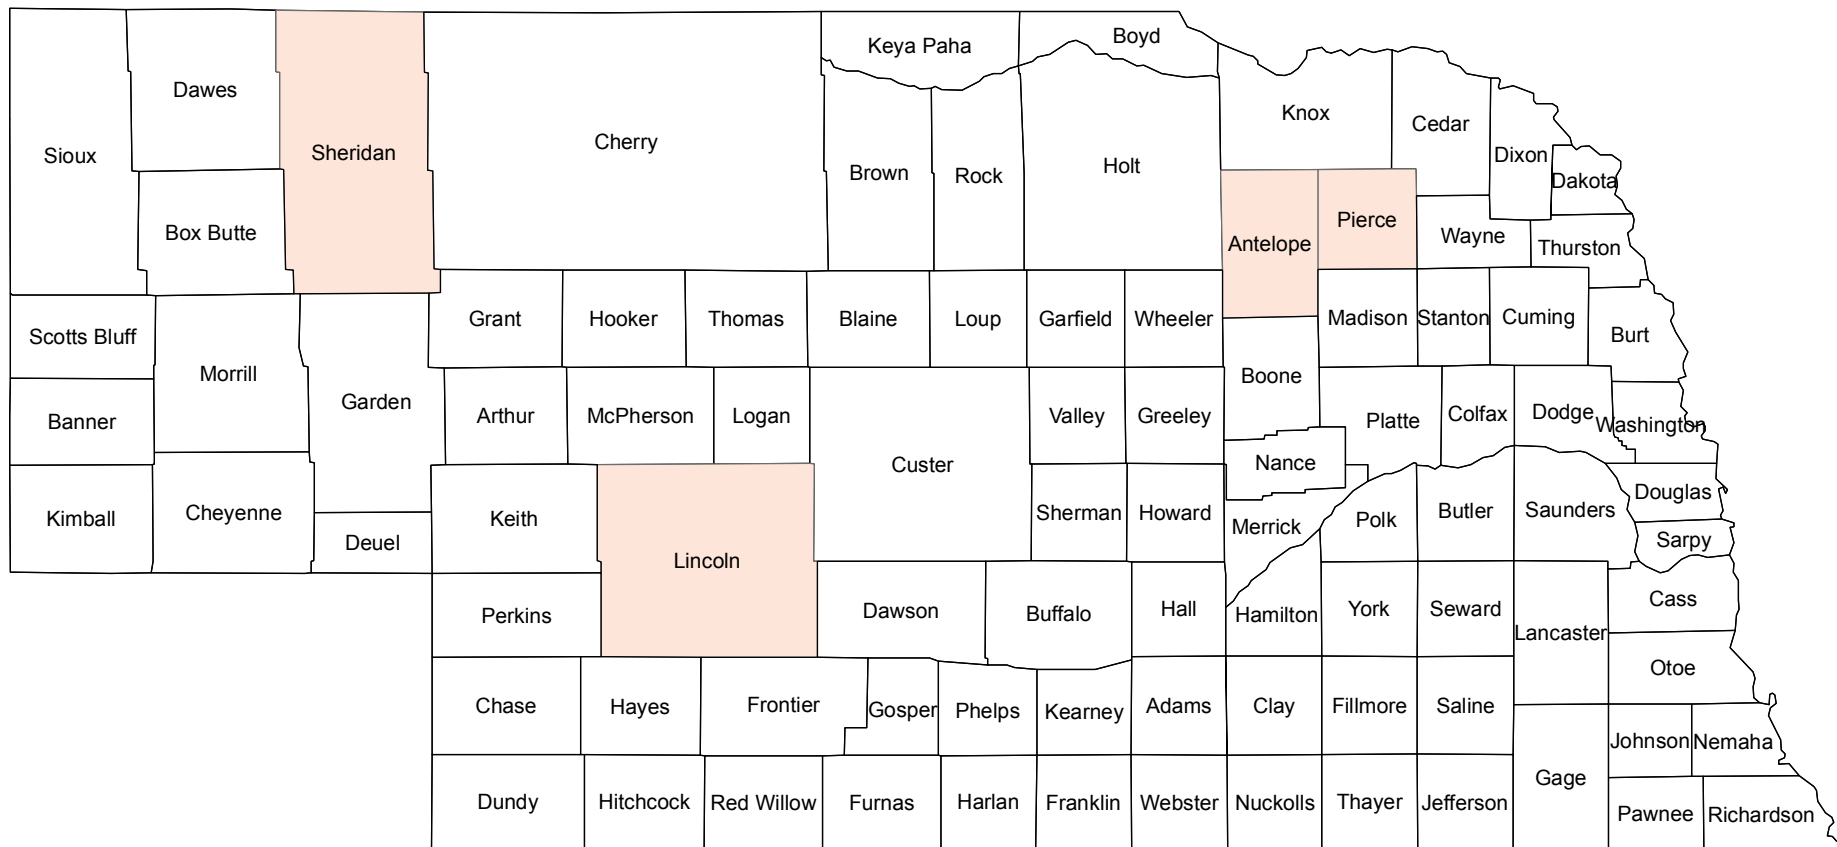

Nebraska

2017 Crop Year Final Planting Dates for Rye

Final Planting Dates

September 30, 2016

Source: Risk Management Agency
 Map Created by: RMA, Topeka Regional Office, Topeka KS
 Map Creation Date: February 1, 2017
 Map Projection: World Mercator

The information displayed in this map is intended to serve as an aid in displaying data provided or stored by the Risk Management Agency. It does not modify, replace, or supersede any USDA published policy provisions or procedures.