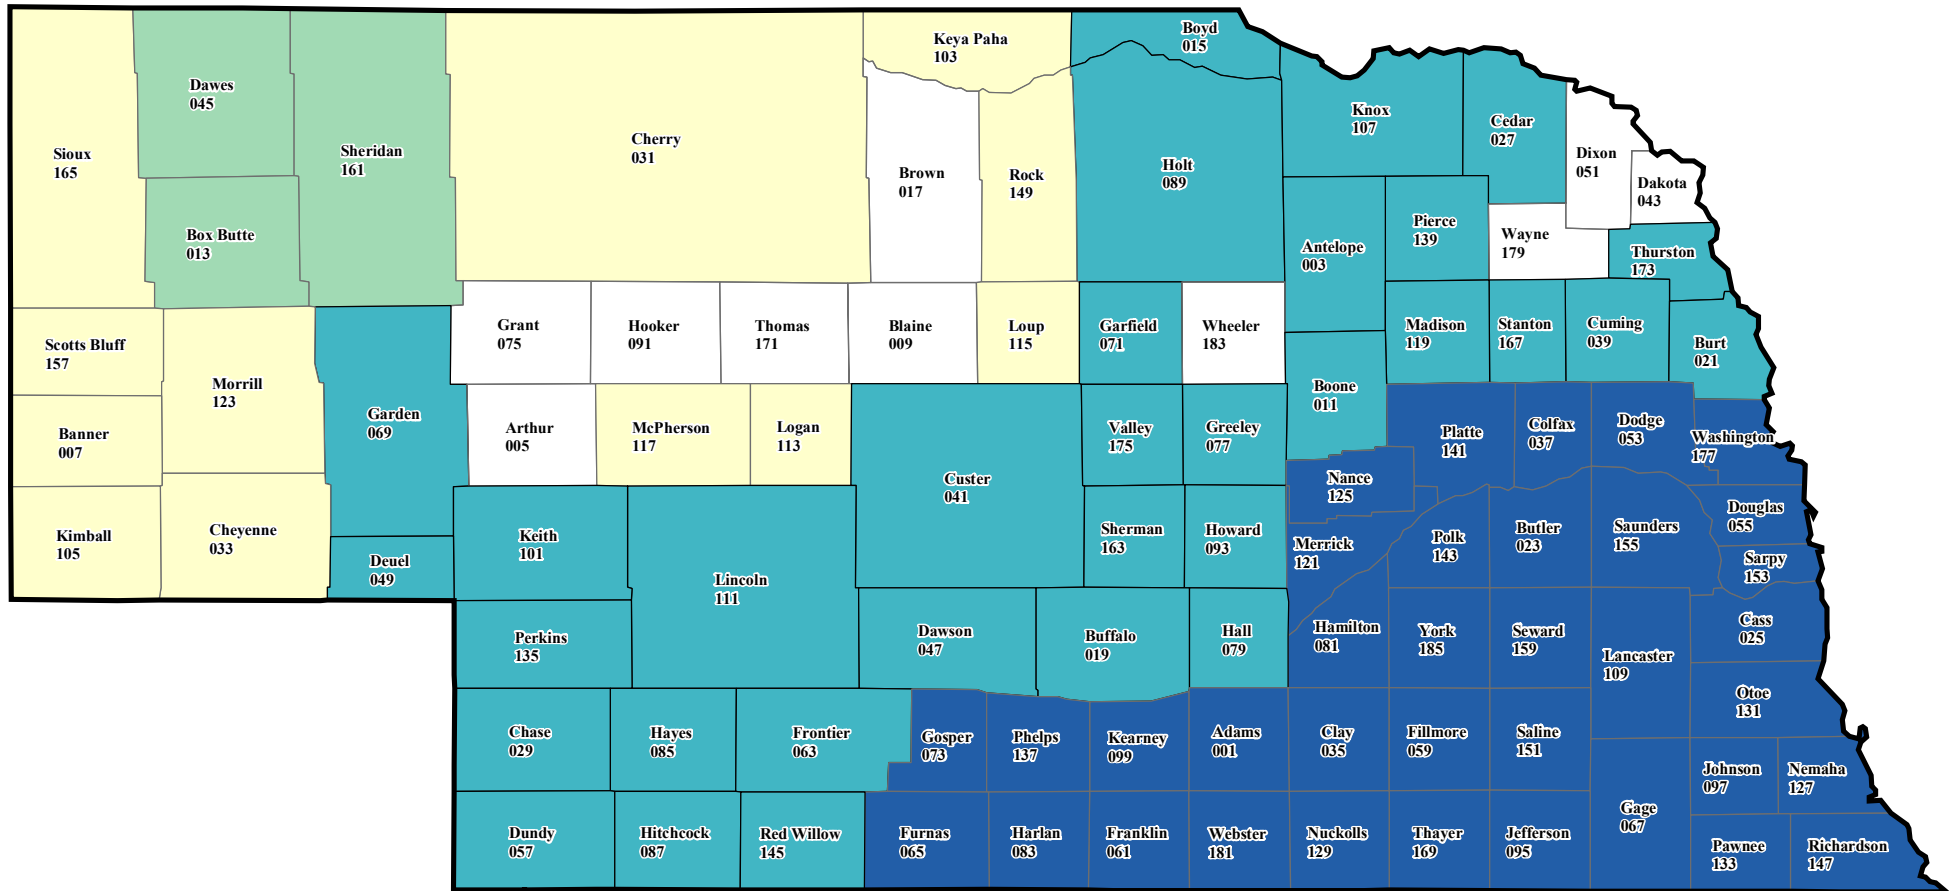

NEBRASKA

2017 Crop Year Final Planting Dates

WHEAT

Final Planting Dates

Source: Risk Management Agency
 Map Created by: RMA, Topeka Regional Office, Topeka KS
 Map Creation Date: February 1, 2017
 Map Projection: World Mercator

The information displayed in this map is intended to serve as an aid in displaying data provided or stored by the Risk Management Agency. It does not modify, replace, or supersede any USDA published policy provisions or procedures.