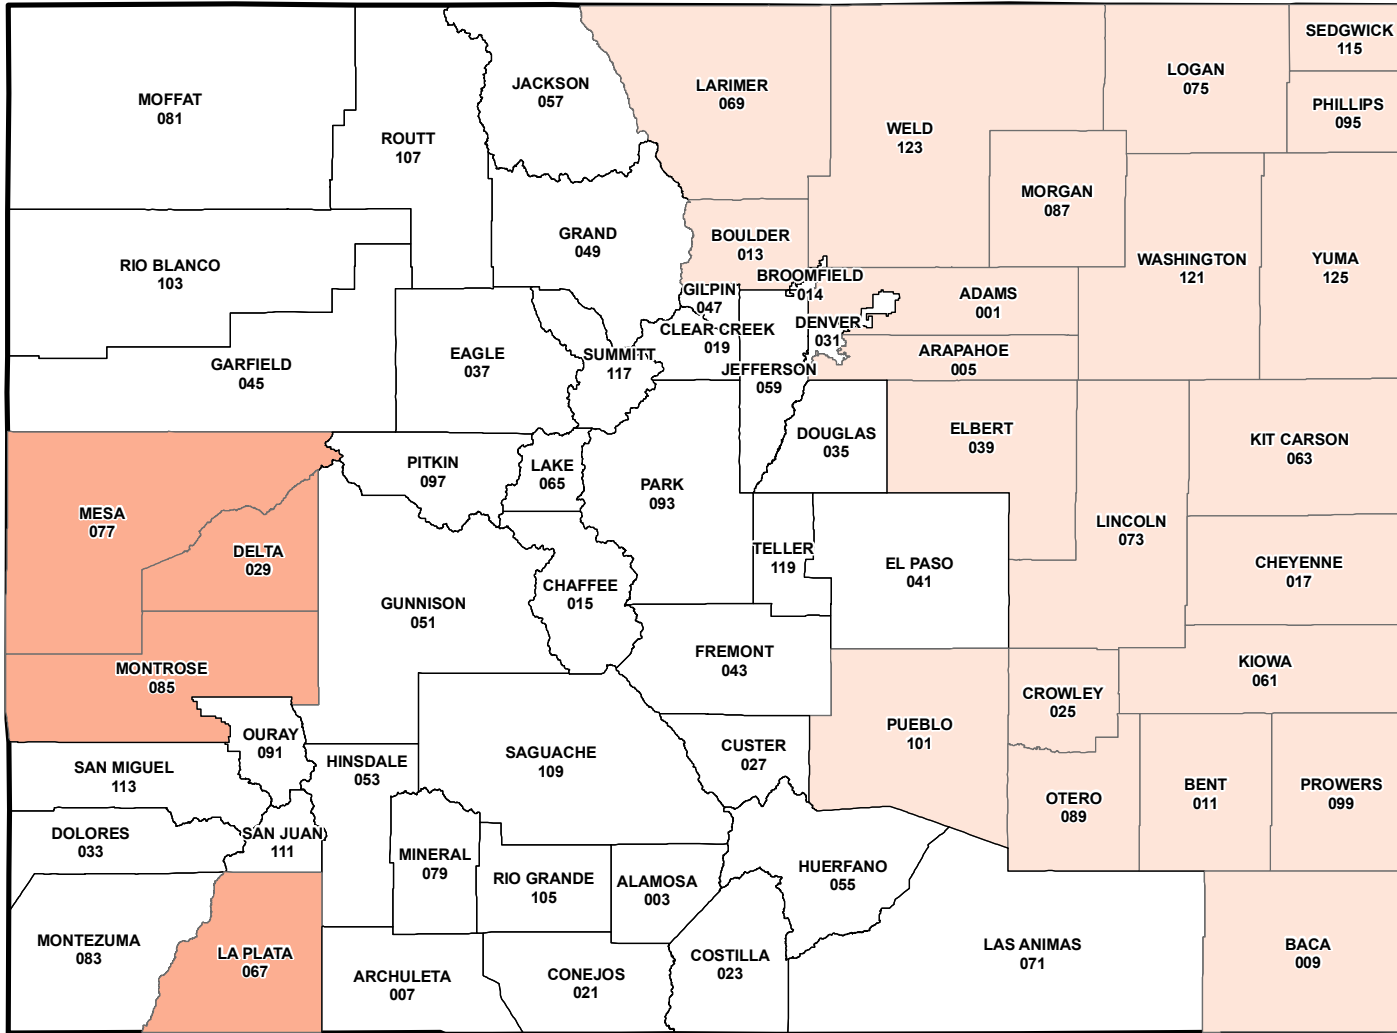

Colorado

2017 Crop Year Earliest Planting Dates for Corn

Earliest Planting Dates

April 15, 2017
 May 01, 2017

Source: Risk Management Agency
 Map Created by: RMA, Topeka Regional Office, Topeka KS
 Map Creation Date: January 30, 2017
 Map Projection: World Mercator

The information displayed in this map is intended to serve as an aid in displaying data provided or stored by the Risk Management Agency. It does not modify, replace, or supersede any USDA published policy provisions or procedures.