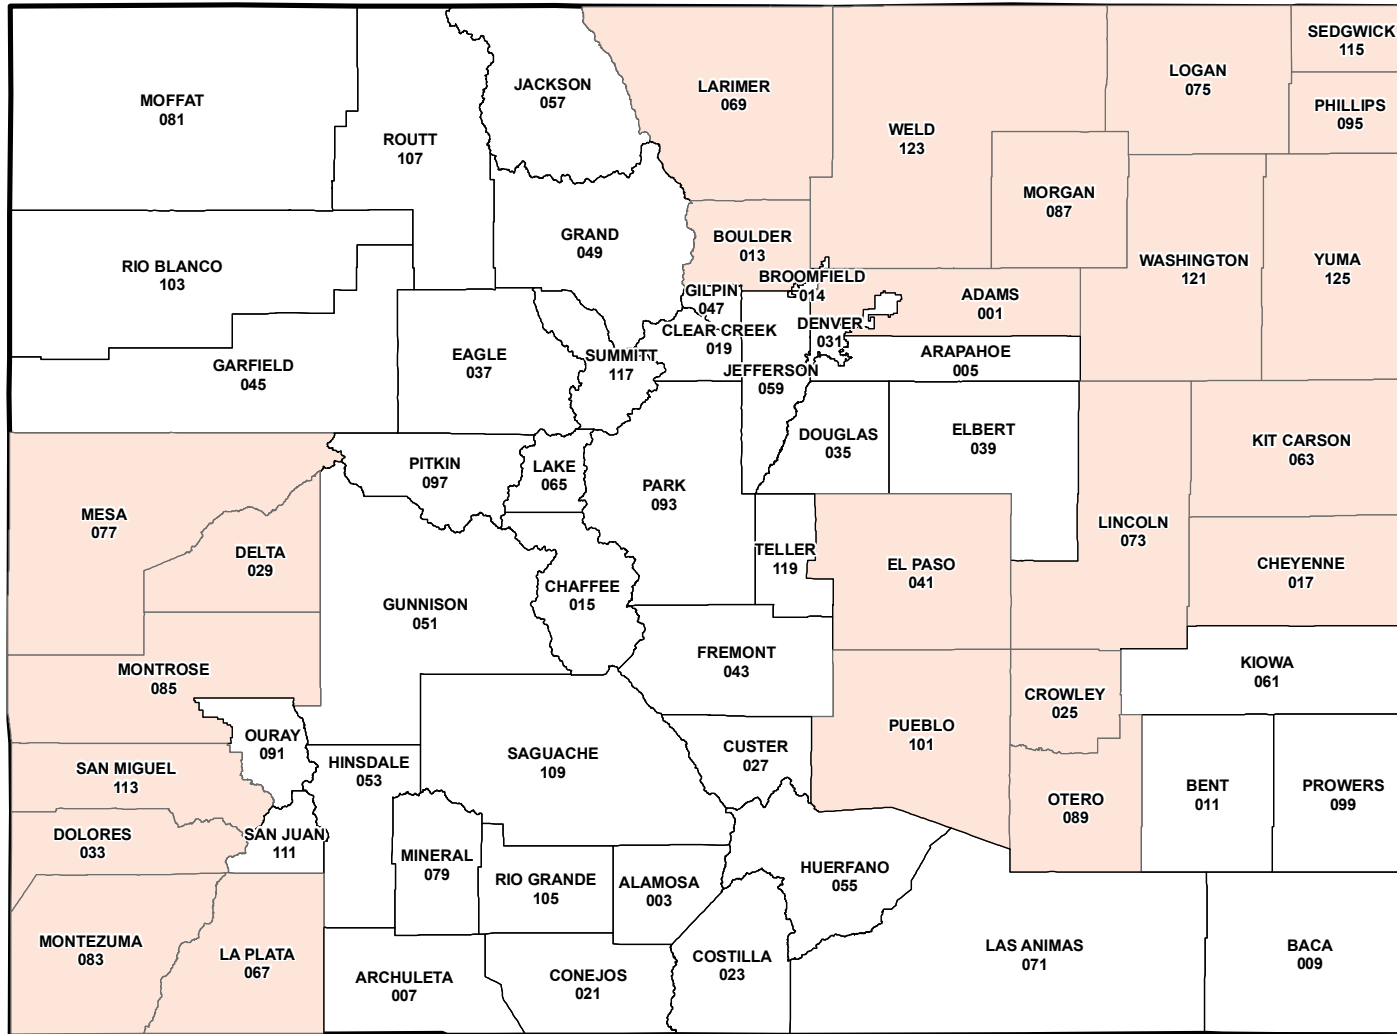

Colorado

2017 Crop Year Earliest Planting Dates for Dry Beans

Earliest Planting Dates

May 15, 2017

Source: Risk Management Agency
 Map Created by: RMA, Topeka Regional Office, Topeka KS
 Map Creation Date: January 30, 2017
 Map Projection: World Mercator

The information displayed in this map is intended to serve as an aid in displaying data provided or stored by the Risk Management Agency. It does not modify, replace, or supersede any USDA published policy provisions or procedures.