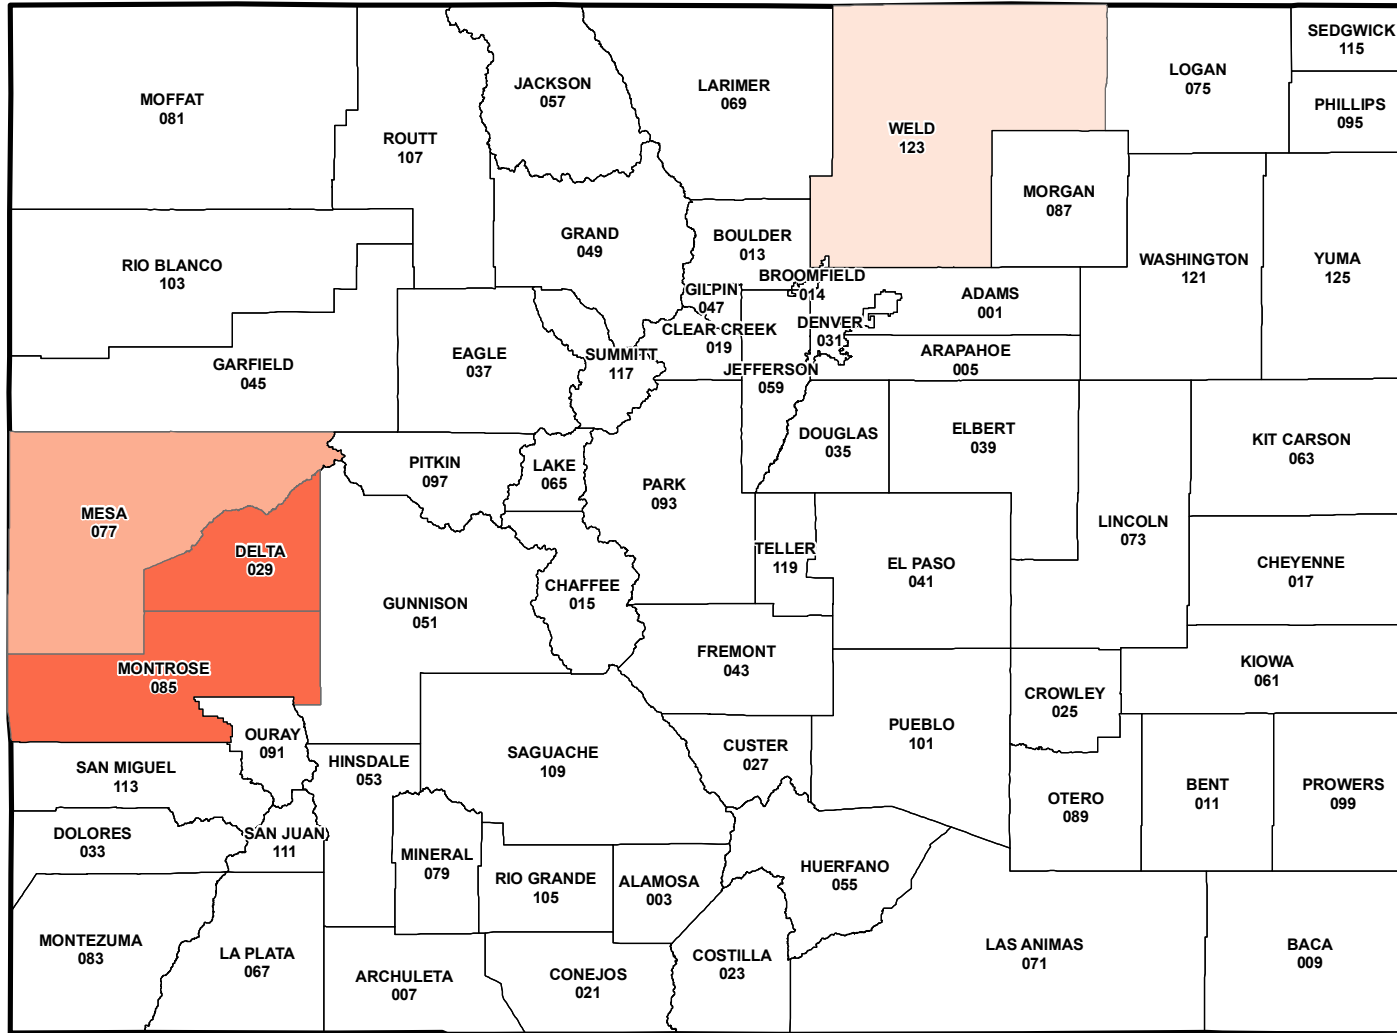

Colorado

2017 Crop Year Earliest Planting Dates for Fresh Market Sweet Corn

Earliest Planting Dates

Source: Risk Management Agency
 Map Created by: RMA, Topeka Regional Office, Topeka KS
 Map Creation Date: January 30, 2017
 Map Projection: World Mercator

The information displayed in this map is intended to serve as an aid in displaying data provided or stored by the Risk Management Agency. It does not modify, replace, or supersede any USDA published policy provisions or procedures.