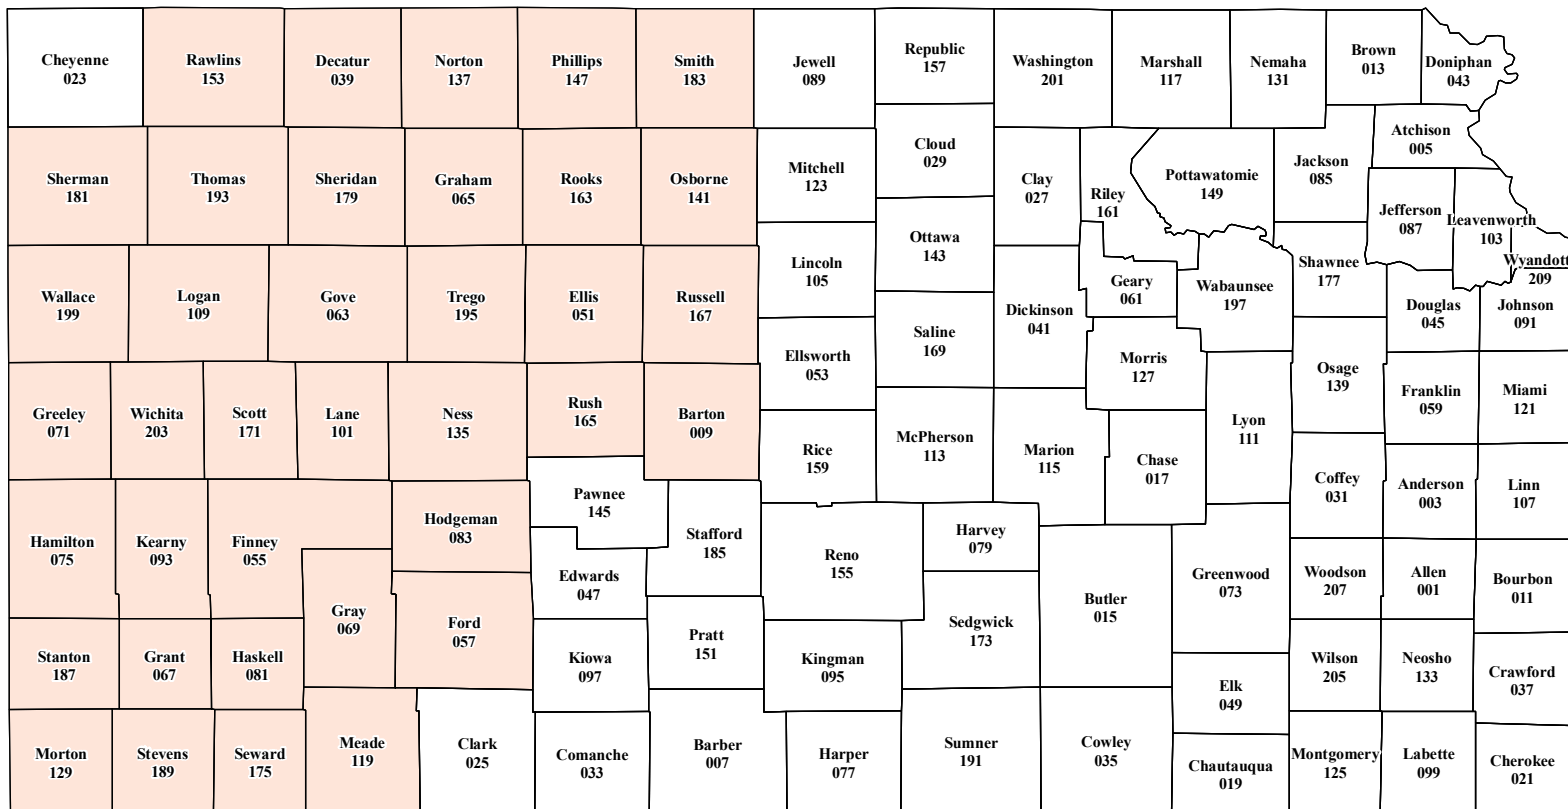

Kansas

2017 Crop Year Earliest Planting Dates for Silage Sorghum

Earliest Planting Date

April 26, 2017

Source: Risk Management Agency
 Map Created by: RMA, Topeka Regional Office, Topeka KS
 Map Creation Date: January 30, 2017
 Map Projection: World Mercator

The information displayed in this map is intended to serve as an aid in displaying data provided or stored by the Risk Management Agency. It does not modify, replace, or supersede any USDA published policy provisions or procedures.