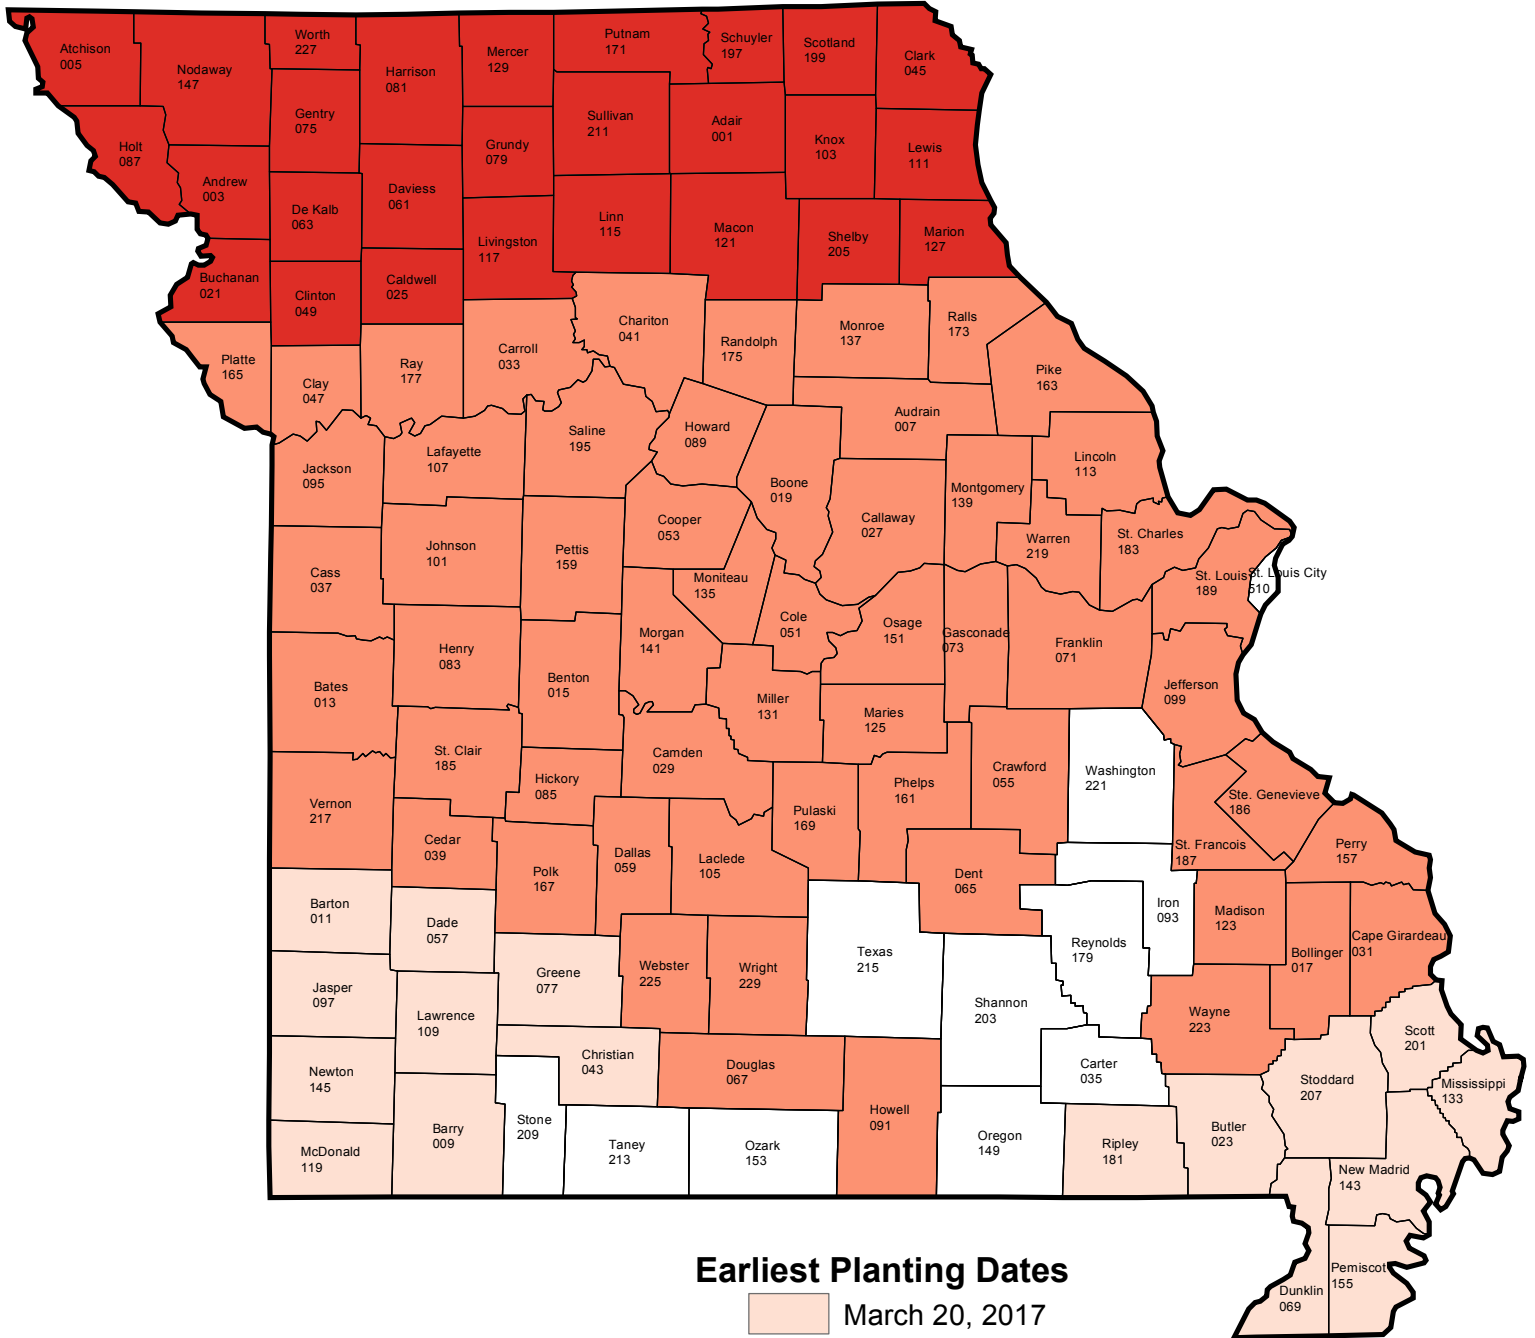

MISSOURI

2017 Crop Year Earliest Planting Dates

Corn

Earliest Planting Dates

- March 20, 2017
- April 01, 2017
- April 05, 2017

Source: Risk Management Agency
 Map Created by: RMA, Topeka Regional Office, Topeka KS
 Map Creation Date: January 30, 2017
 Map Projection: World Mercator

The information displayed in this map is intended to serve as an aid in displaying data provided or stored by the Risk Management Agency. It does not modify, replace, or supersede any USDA published policy provisions or procedures.