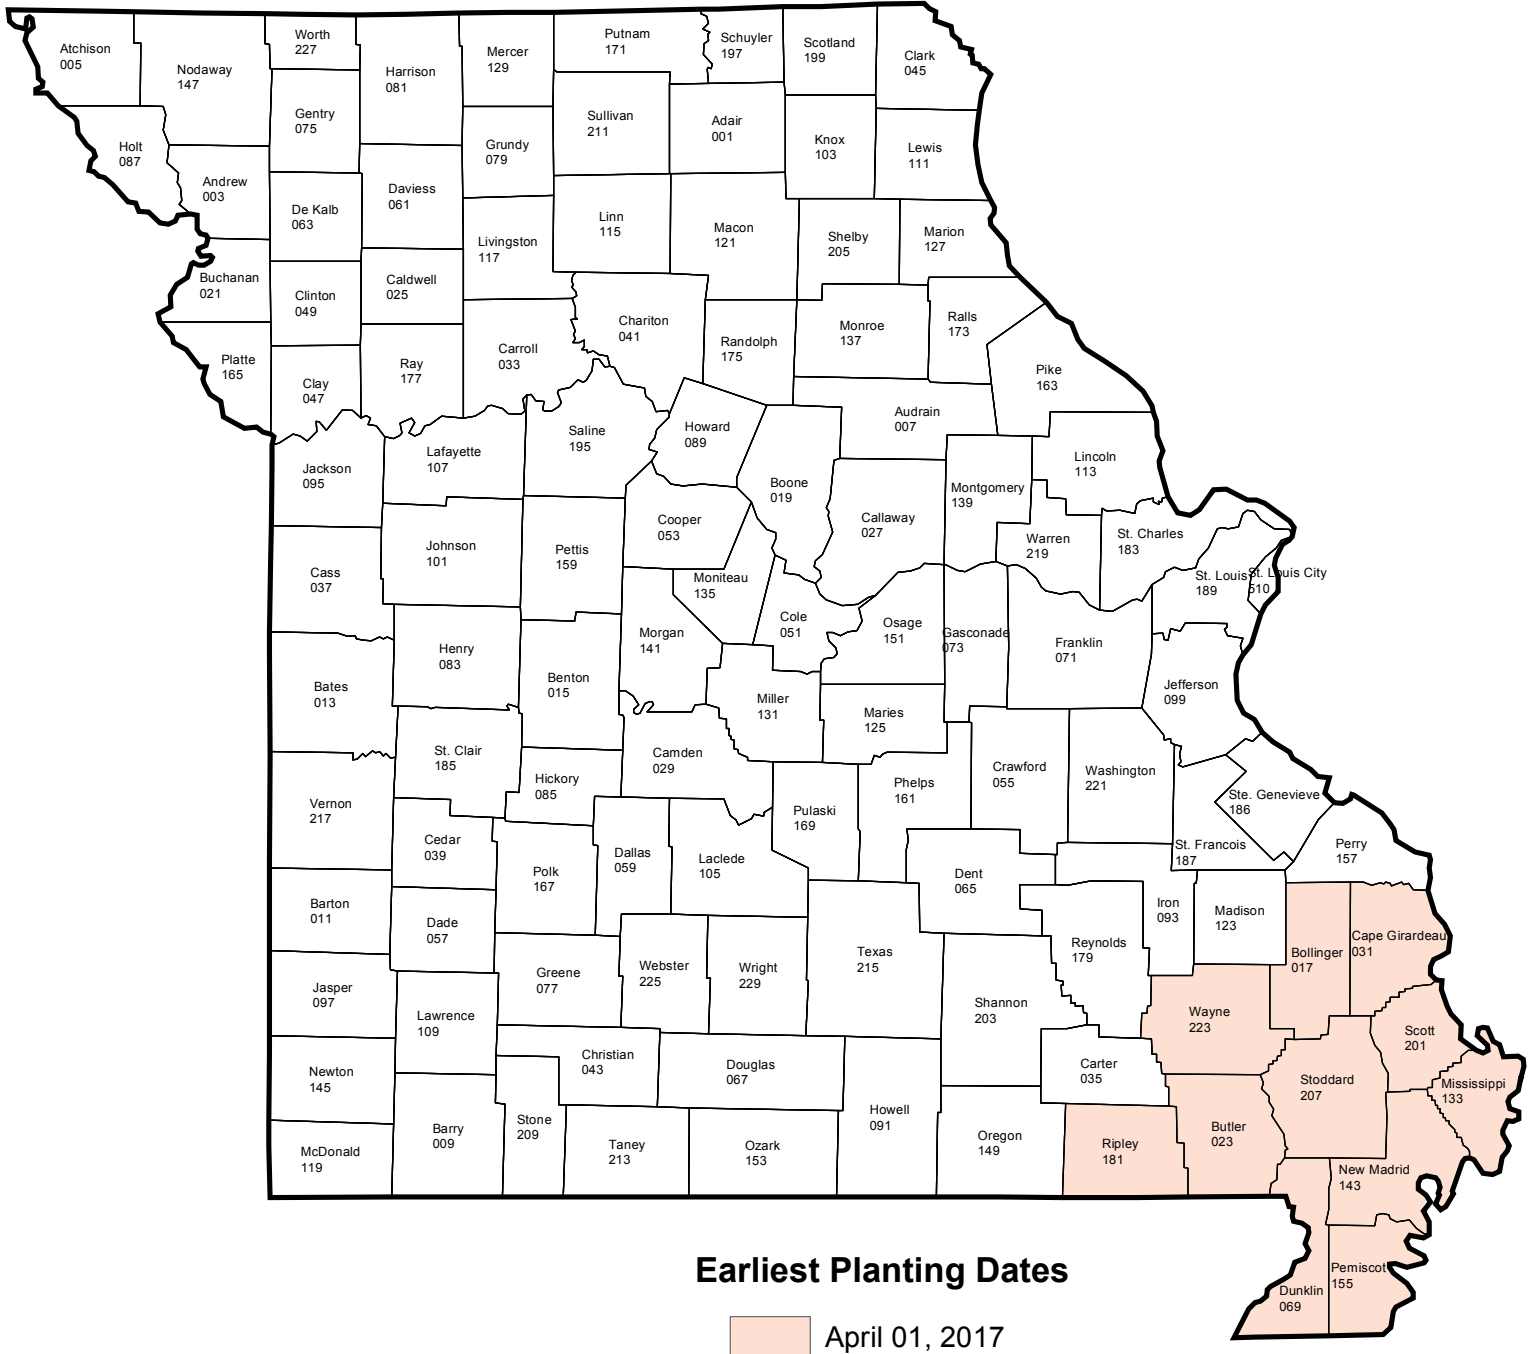

MISSOURI

2017 Crop Year Earliest Planting Dates

Rice

Source: Risk Management Agency
 Map Created by: RMA, Topeka Regional Office, Topeka KS
 Map Creation Date: January 30, 2017
 Map Projection: World Mercator

The information displayed in this map is intended to serve as an aid in displaying data provided or stored by the Risk Management Agency. It does not modify, replace, or supersede any USDA published policy provisions or procedures.