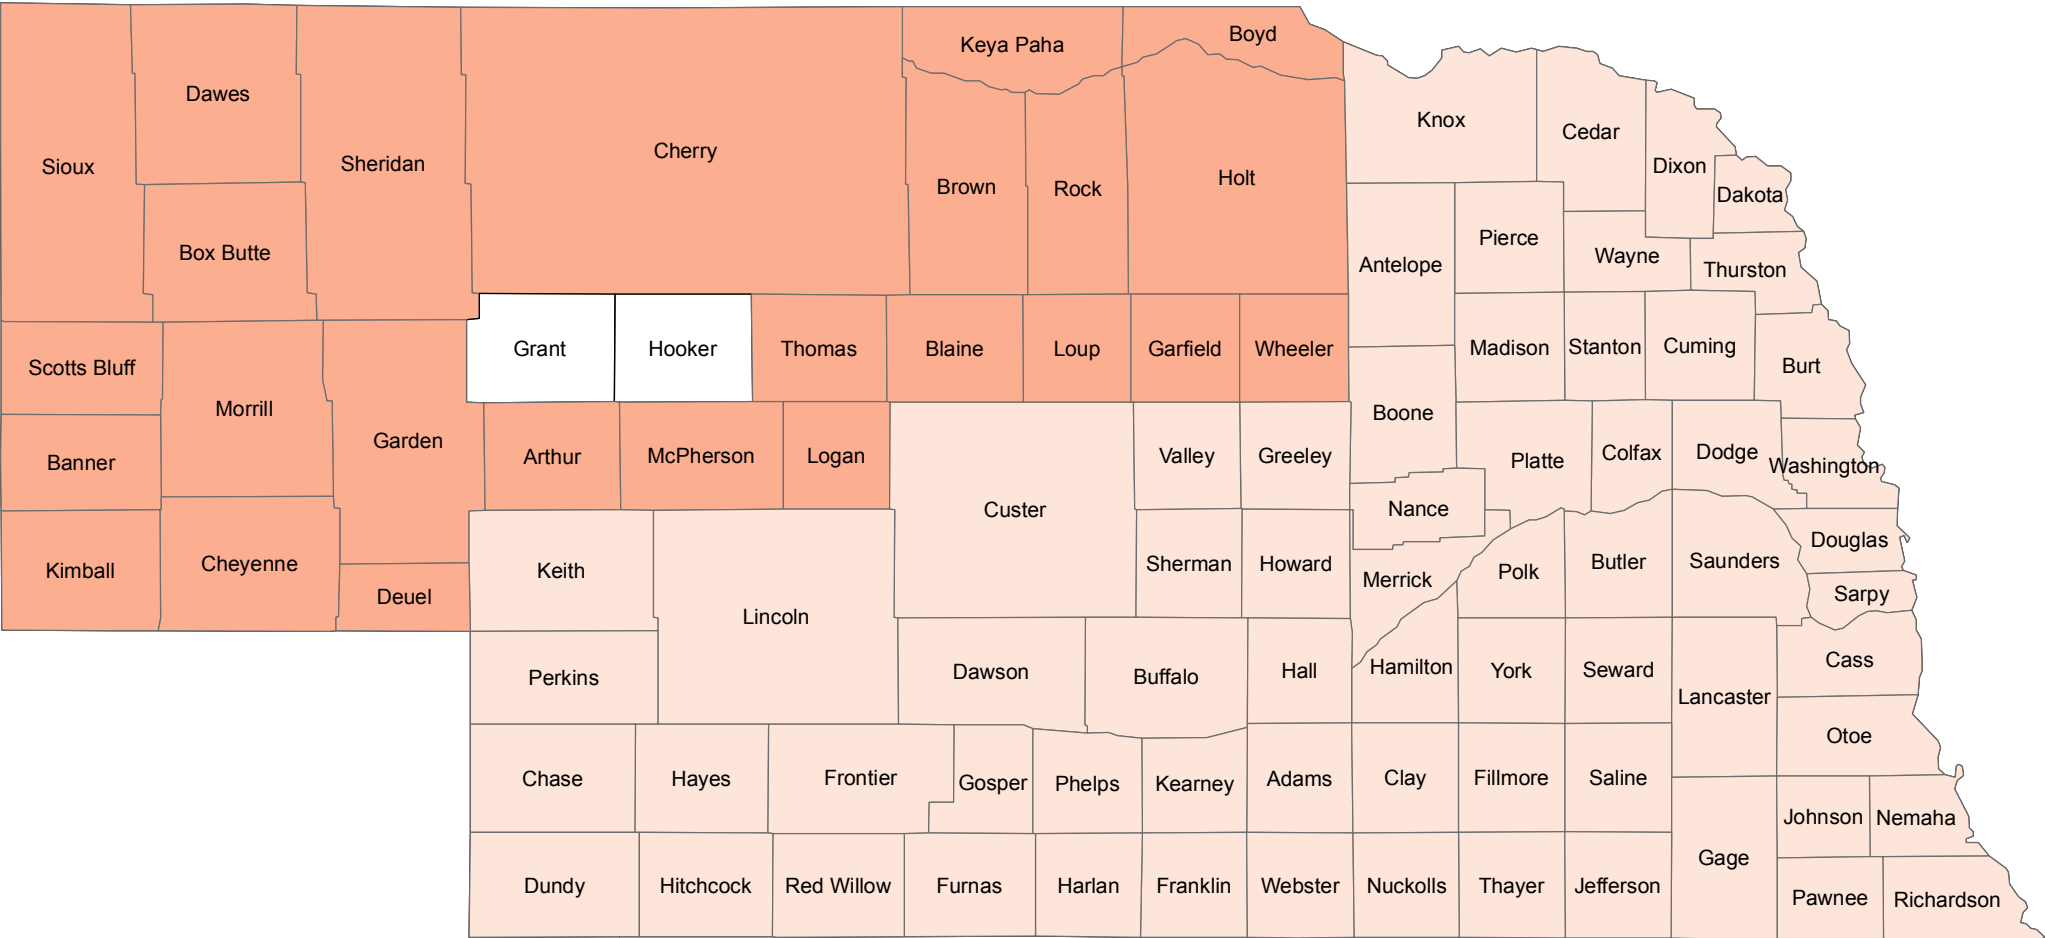

Nebraska

2017 Crop Year Earliest Planting Dates for Corn

Earliest Planting Date

Source: Risk Management Agency
 Map Created by: RMA, Topeka Regional Office, Topeka KS
 Map Creation Date: January 30, 2017
 Map Projection: World Mercator