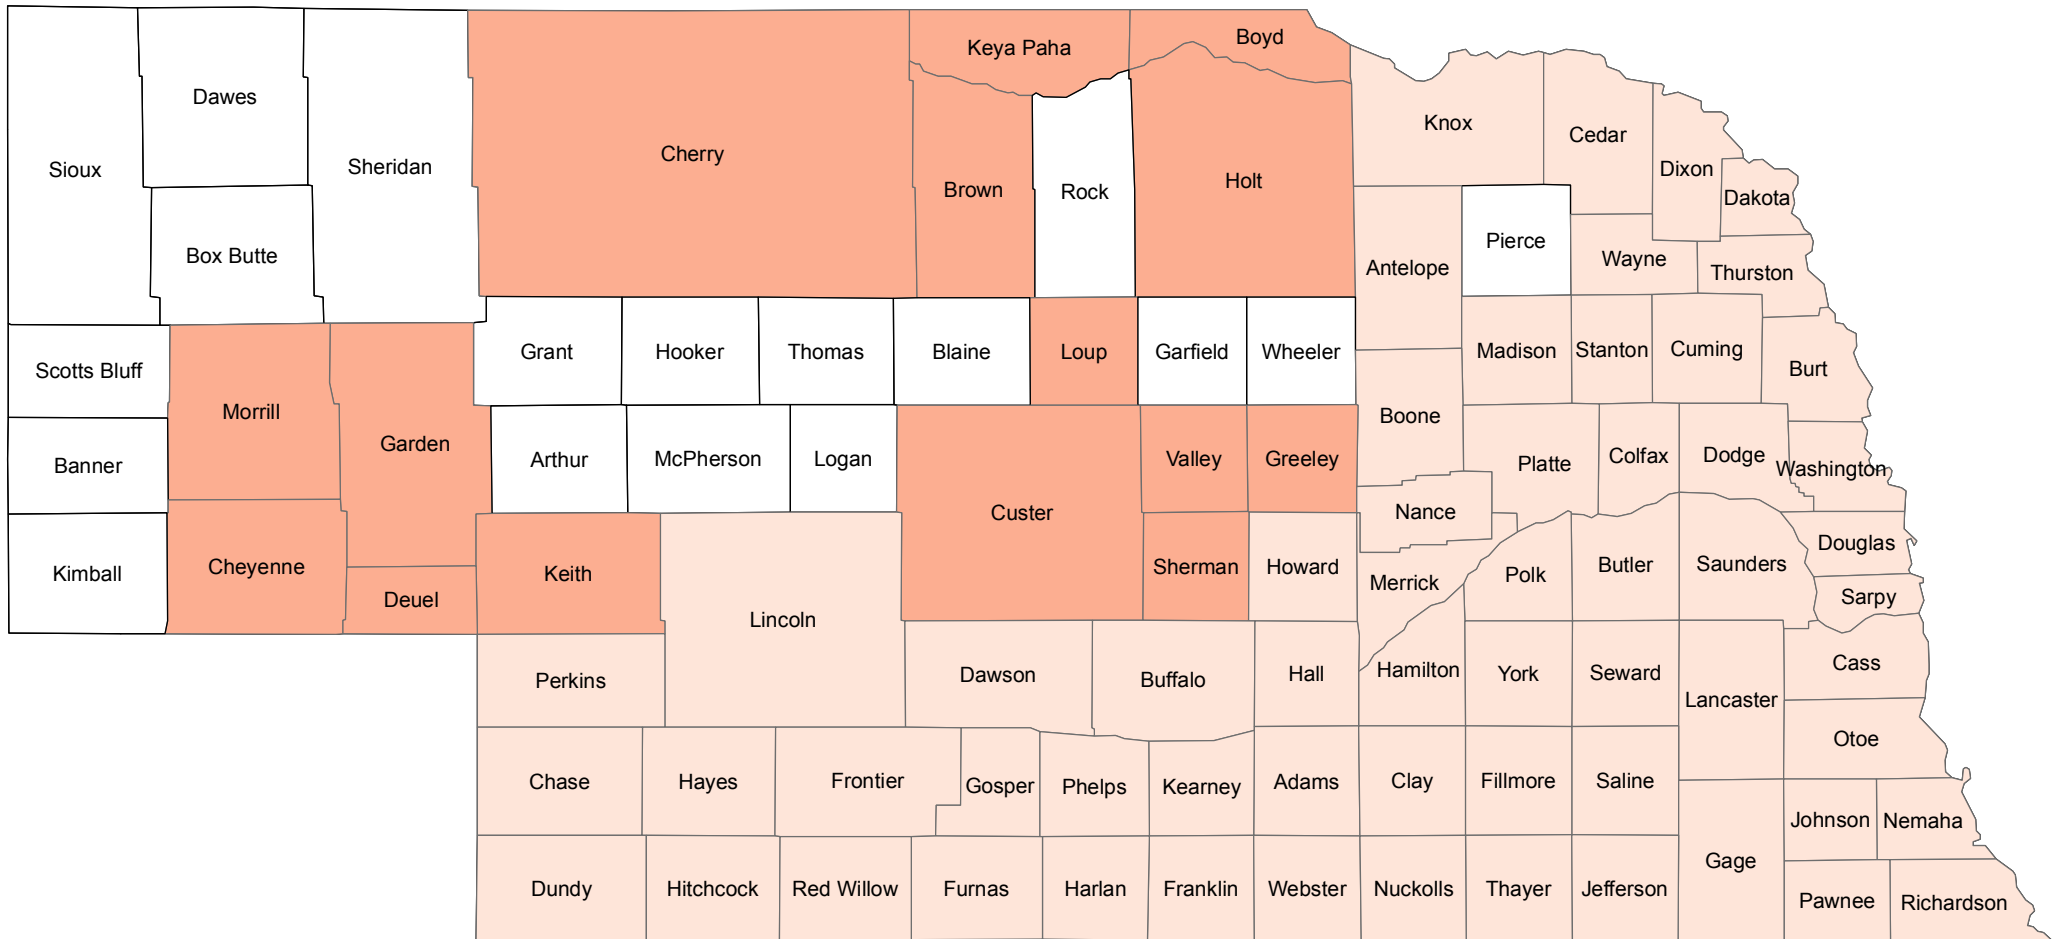

Nebraska

2017 Crop Year Earliest Planting Dates for Grain Sorghum

Earliest Planting Date

Source: Risk Management Agency
 Map Created by: RMA, Topeka Regional Office, Topeka KS
 Map Creation Date: January 30, 2017
 Map Projection: World Mercator

The information displayed in this map is intended to serve as an aid in displaying data provided or stored by the Risk Management Agency. It does not modify, replace, or supersede any USDA published policy provisions or procedures.