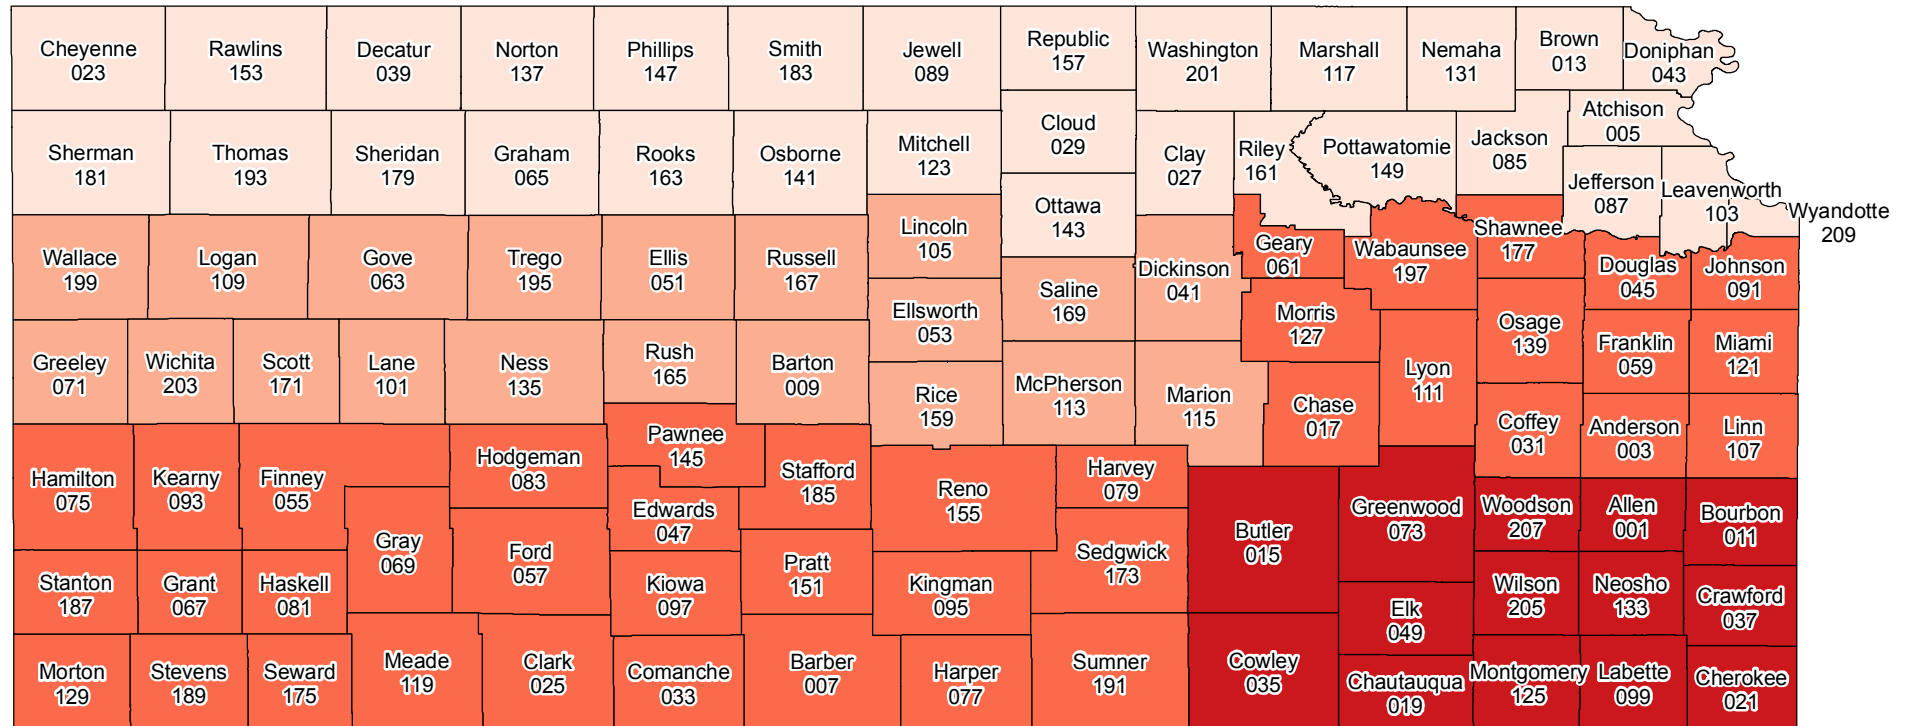

Kansas

2018 Crop Year Final Planting Dates

Soybeans

Source: Risk Management Agency
 Map Created By: RMA, Topeka Regional Office, Topeka KS
 Map Creation Date: January 12, 2018
 Map Projection: World Mercator