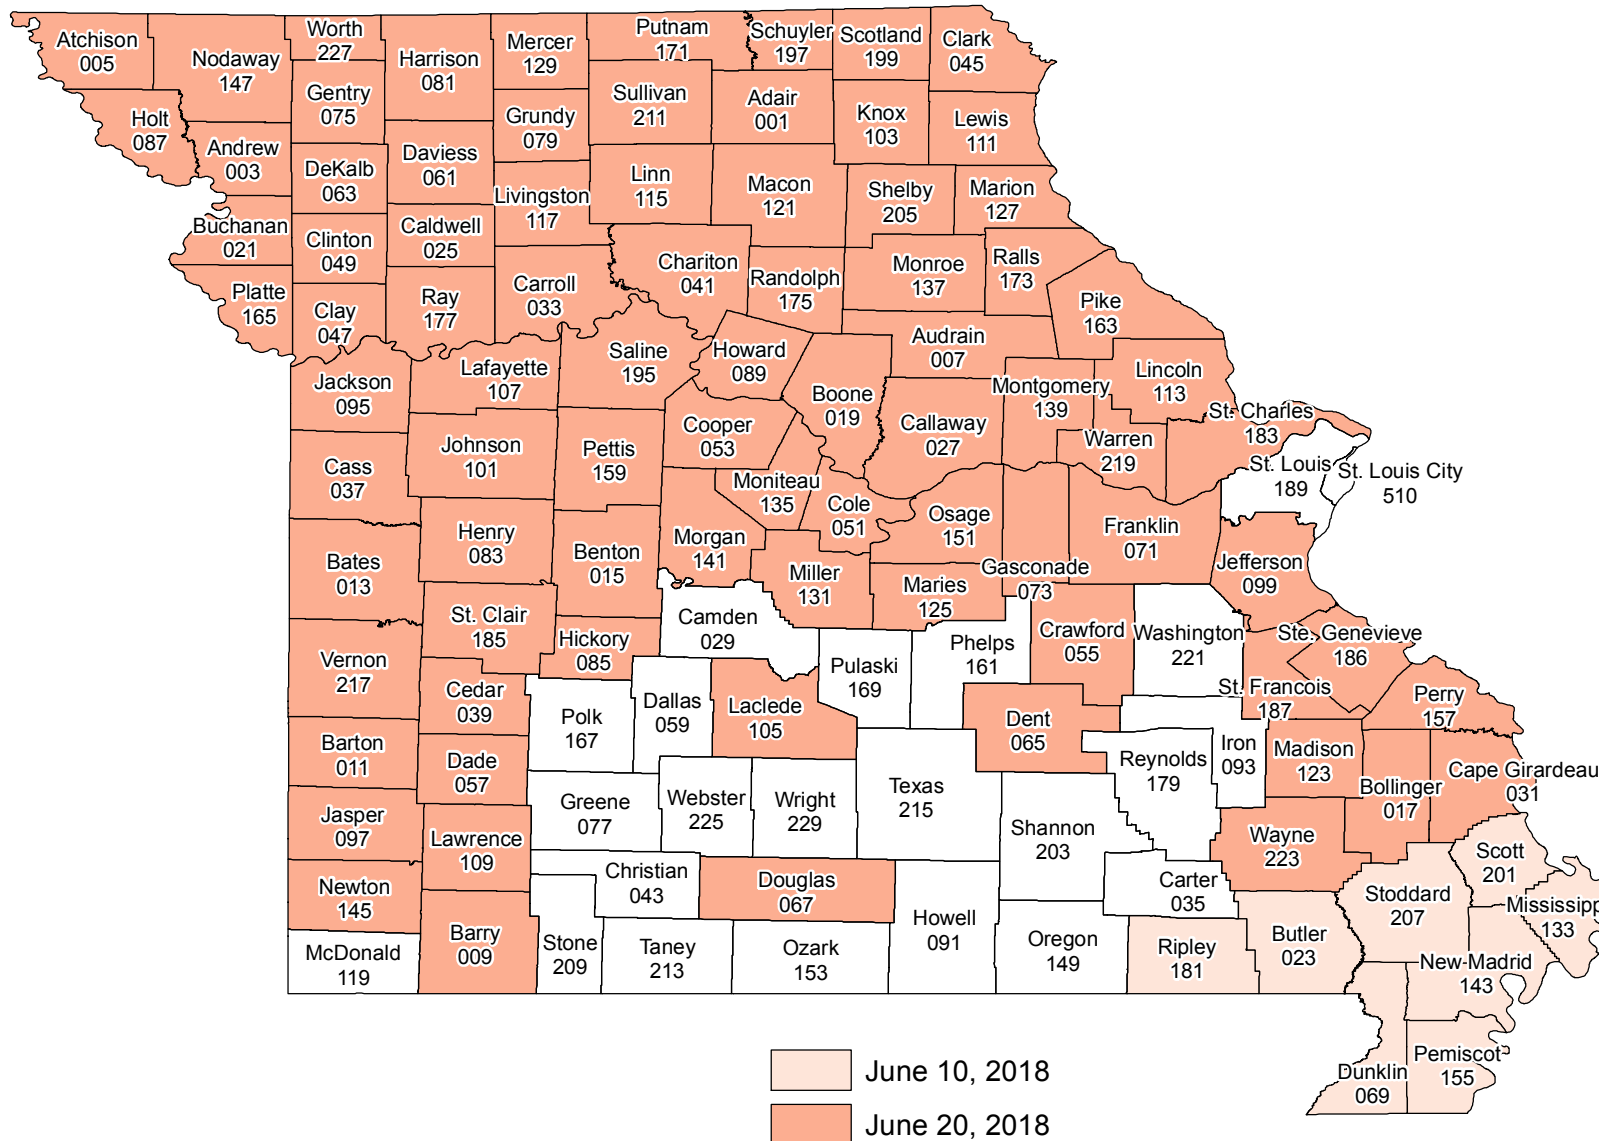

Missouri

2018 Crop Year Final Planting Dates

Grain Sorghum

Source: Risk Management Agency
 Map Created By: RMA, Topeka Regional Office, Topeka KS
 Map Creation Date: January 12, 2018
 Map Projection: World Mercator

The Information displayed in this map is intended to serve as an aid in displaying data provided or stored by the Risk Management Agency. It does not modify, replace, or supersede and USDA published policy provision or procedure.