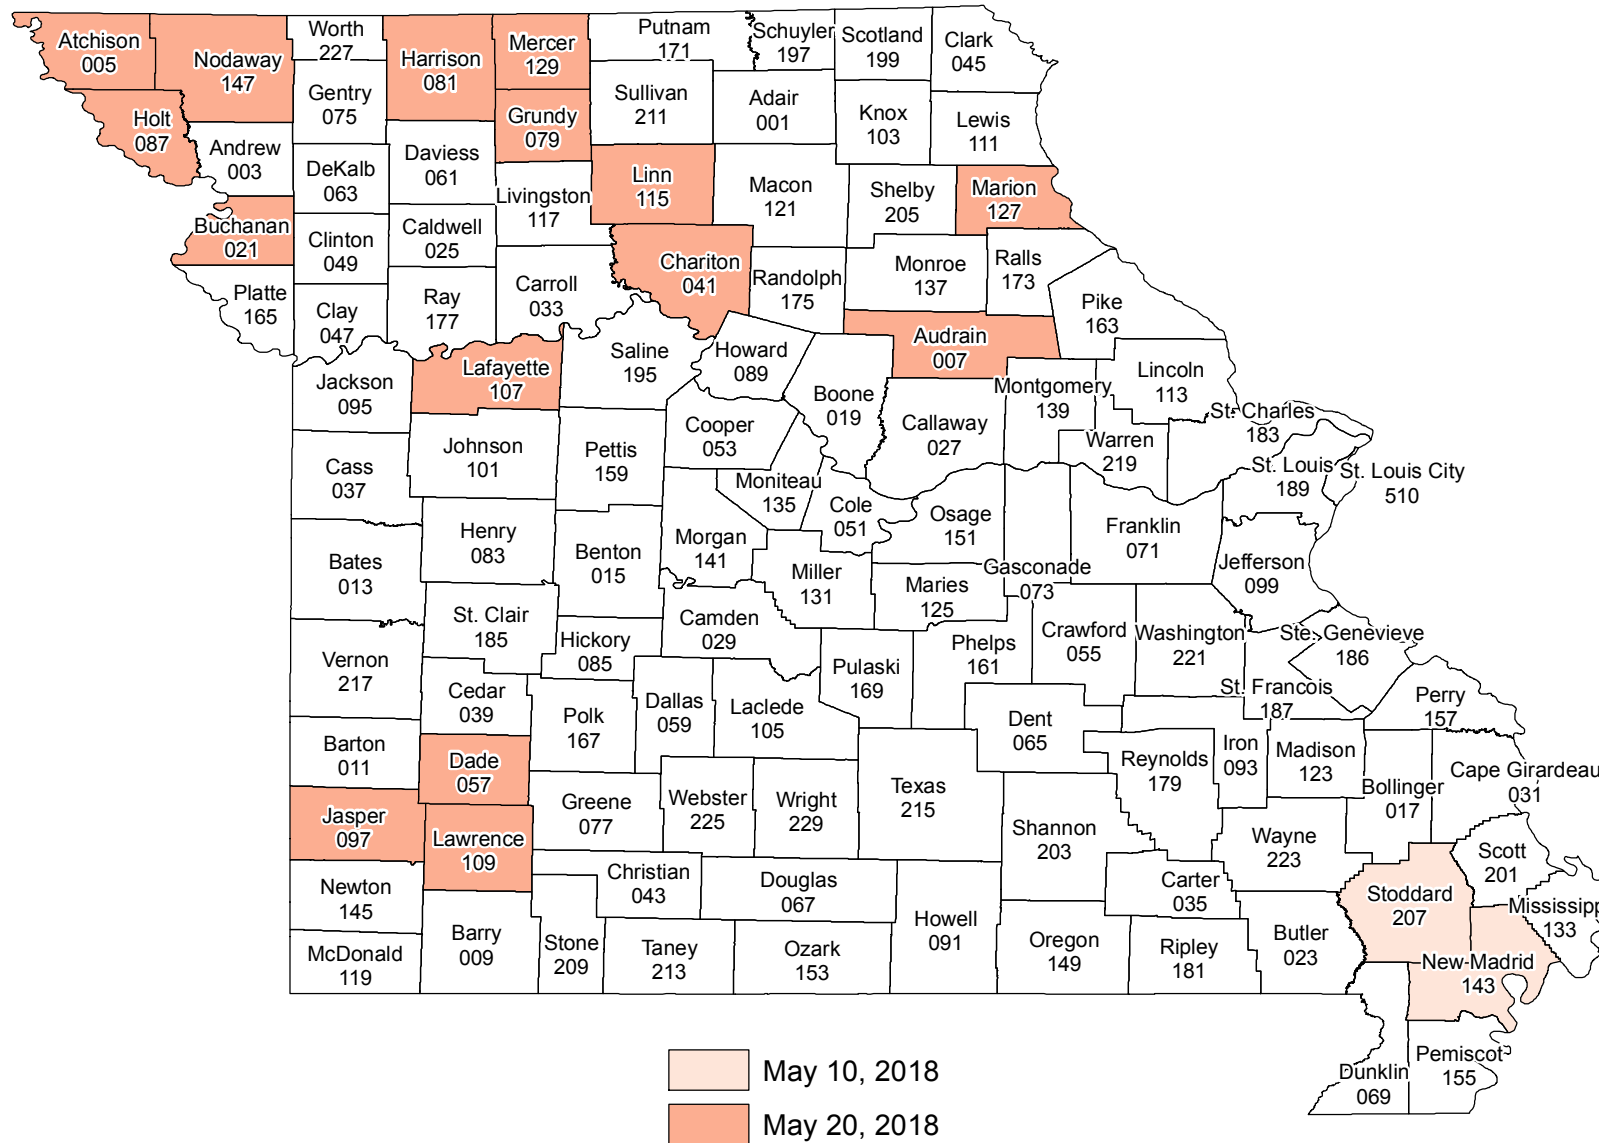

Missouri

2018 Crop Year Final Planting Dates

Popcorn

Source: Risk Management Agency
 Map Created By: RMA, Topeka Regional Office, Topeka KS
 Map Creation Date: January 12, 2018
 Map Projection: World Mercator

The Information displayed in this map is intended to serve as an aid in displaying data provided or stored by the Risk Management Agency. It does not modify, replace, or supersede and USDA published policy provision or procedure.