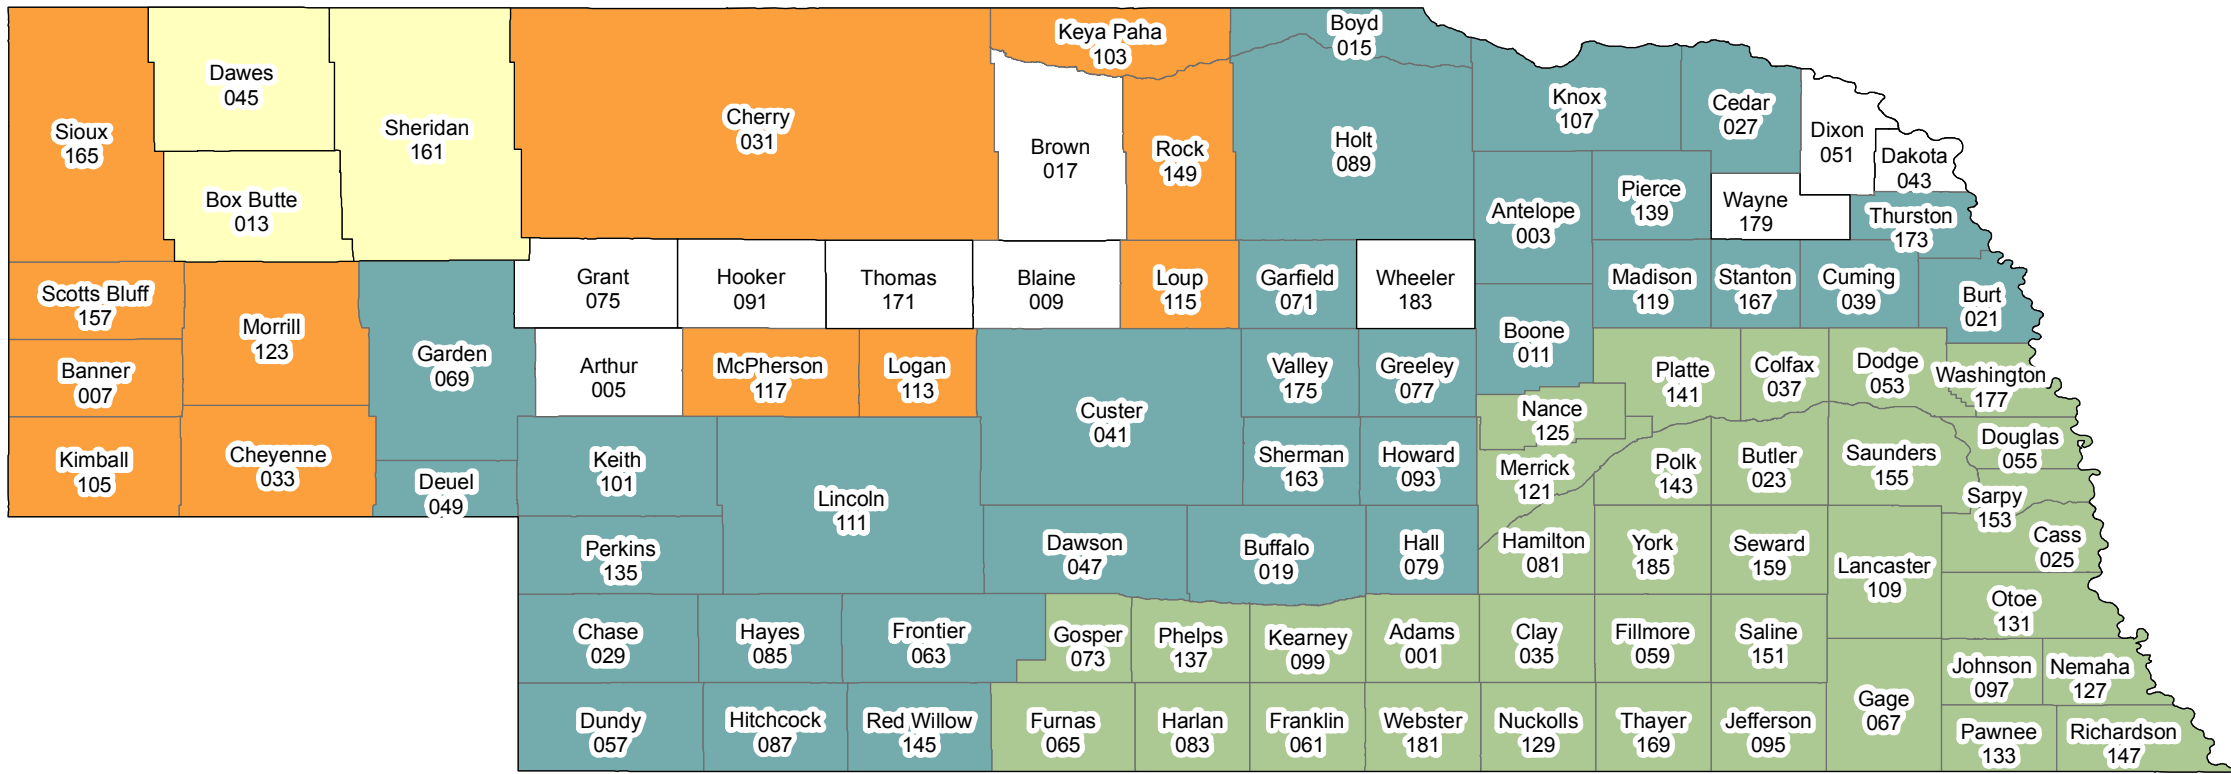

NEBRASKA

2018 Crop Year Final Planting Dates

WHEAT

N

October 5, 2017
 October 10, 2017
 October 15, 2017

Winter - October 5, 2017/Spring - May 5, 2018

Source: Risk Management Agency
 Map Created By: RMA, Topeka Regional Office, Topeka KS
 Map Creation Date: September 14, 2017
 Map Projection: World Mercator

The Information displayed in this map is intended to serve as an aid in displaying data provided or stored by the Risk Management Agency. It does not modify, replace, or supersede and USDA published policy provision or procedure.