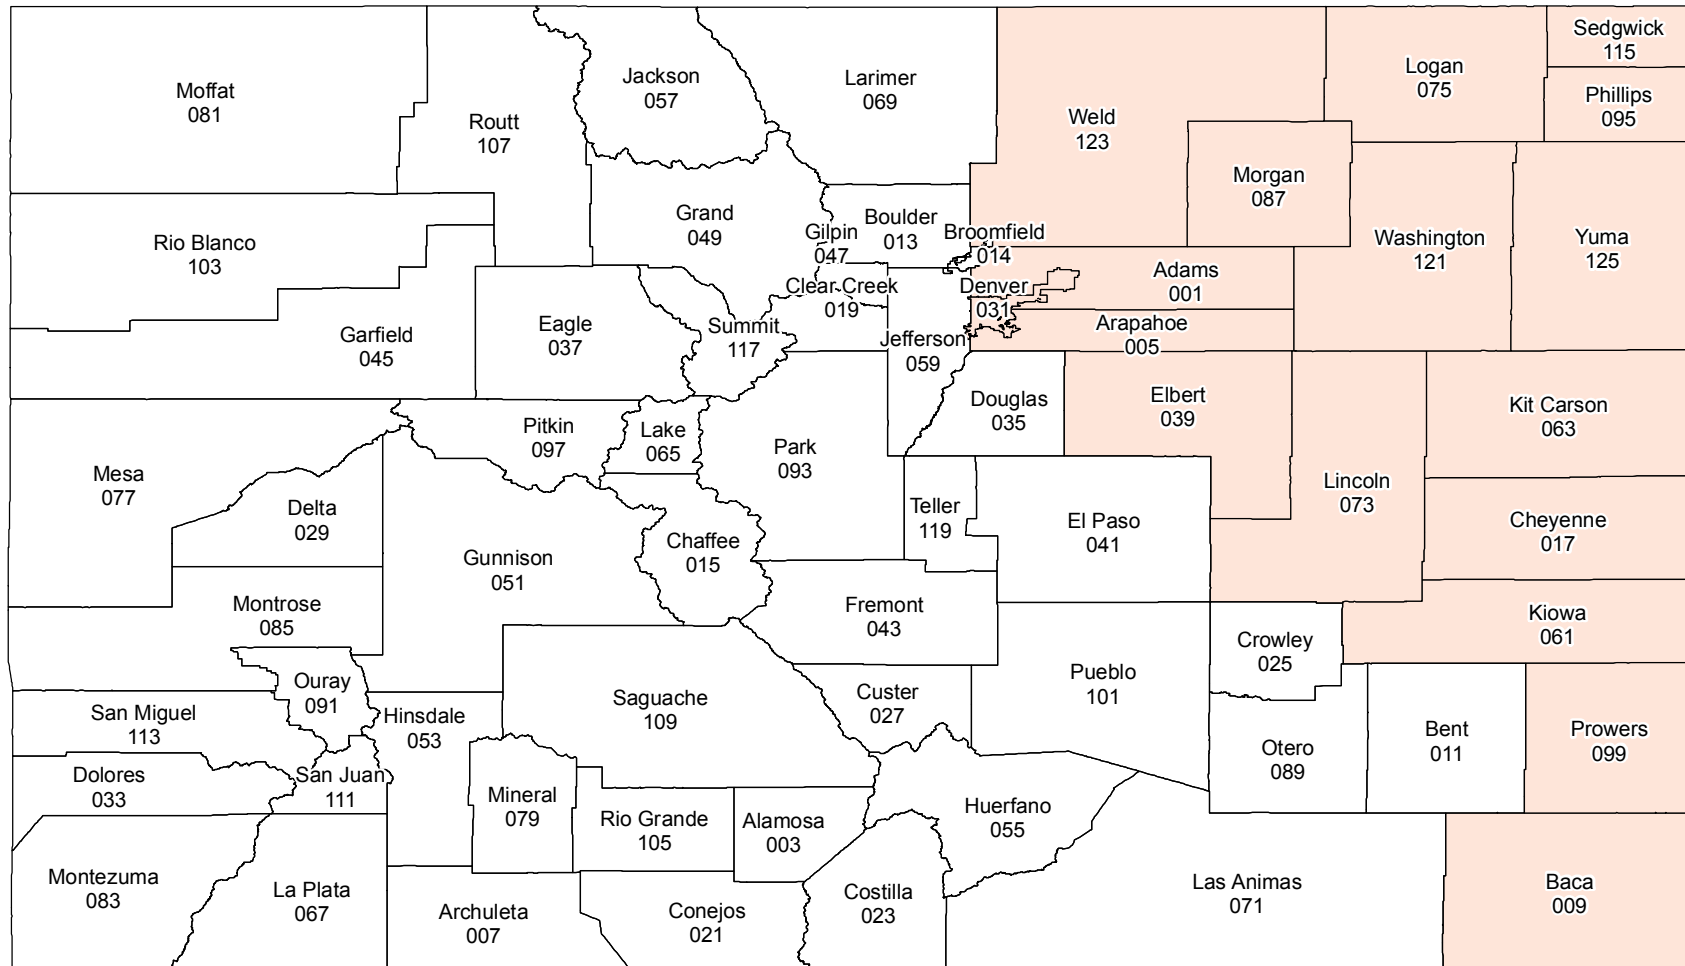

# Colorado

## 2018 Crop Year Earliest Planting Dates

### Sunflowers

May 15, 2018

Source: Risk Management Agency  
 Map Created By: RMA, Topeka Regional Office, Topeka KS  
 Map Creation Date: January 12, 2018  
 Map Projection: World Mercator

The Information displayed in this map is intended to serve as an aid in displaying data provided or stored by the Risk Management Agency. It does not modify, replace, or supersede and USDA published policy provision or procedure.