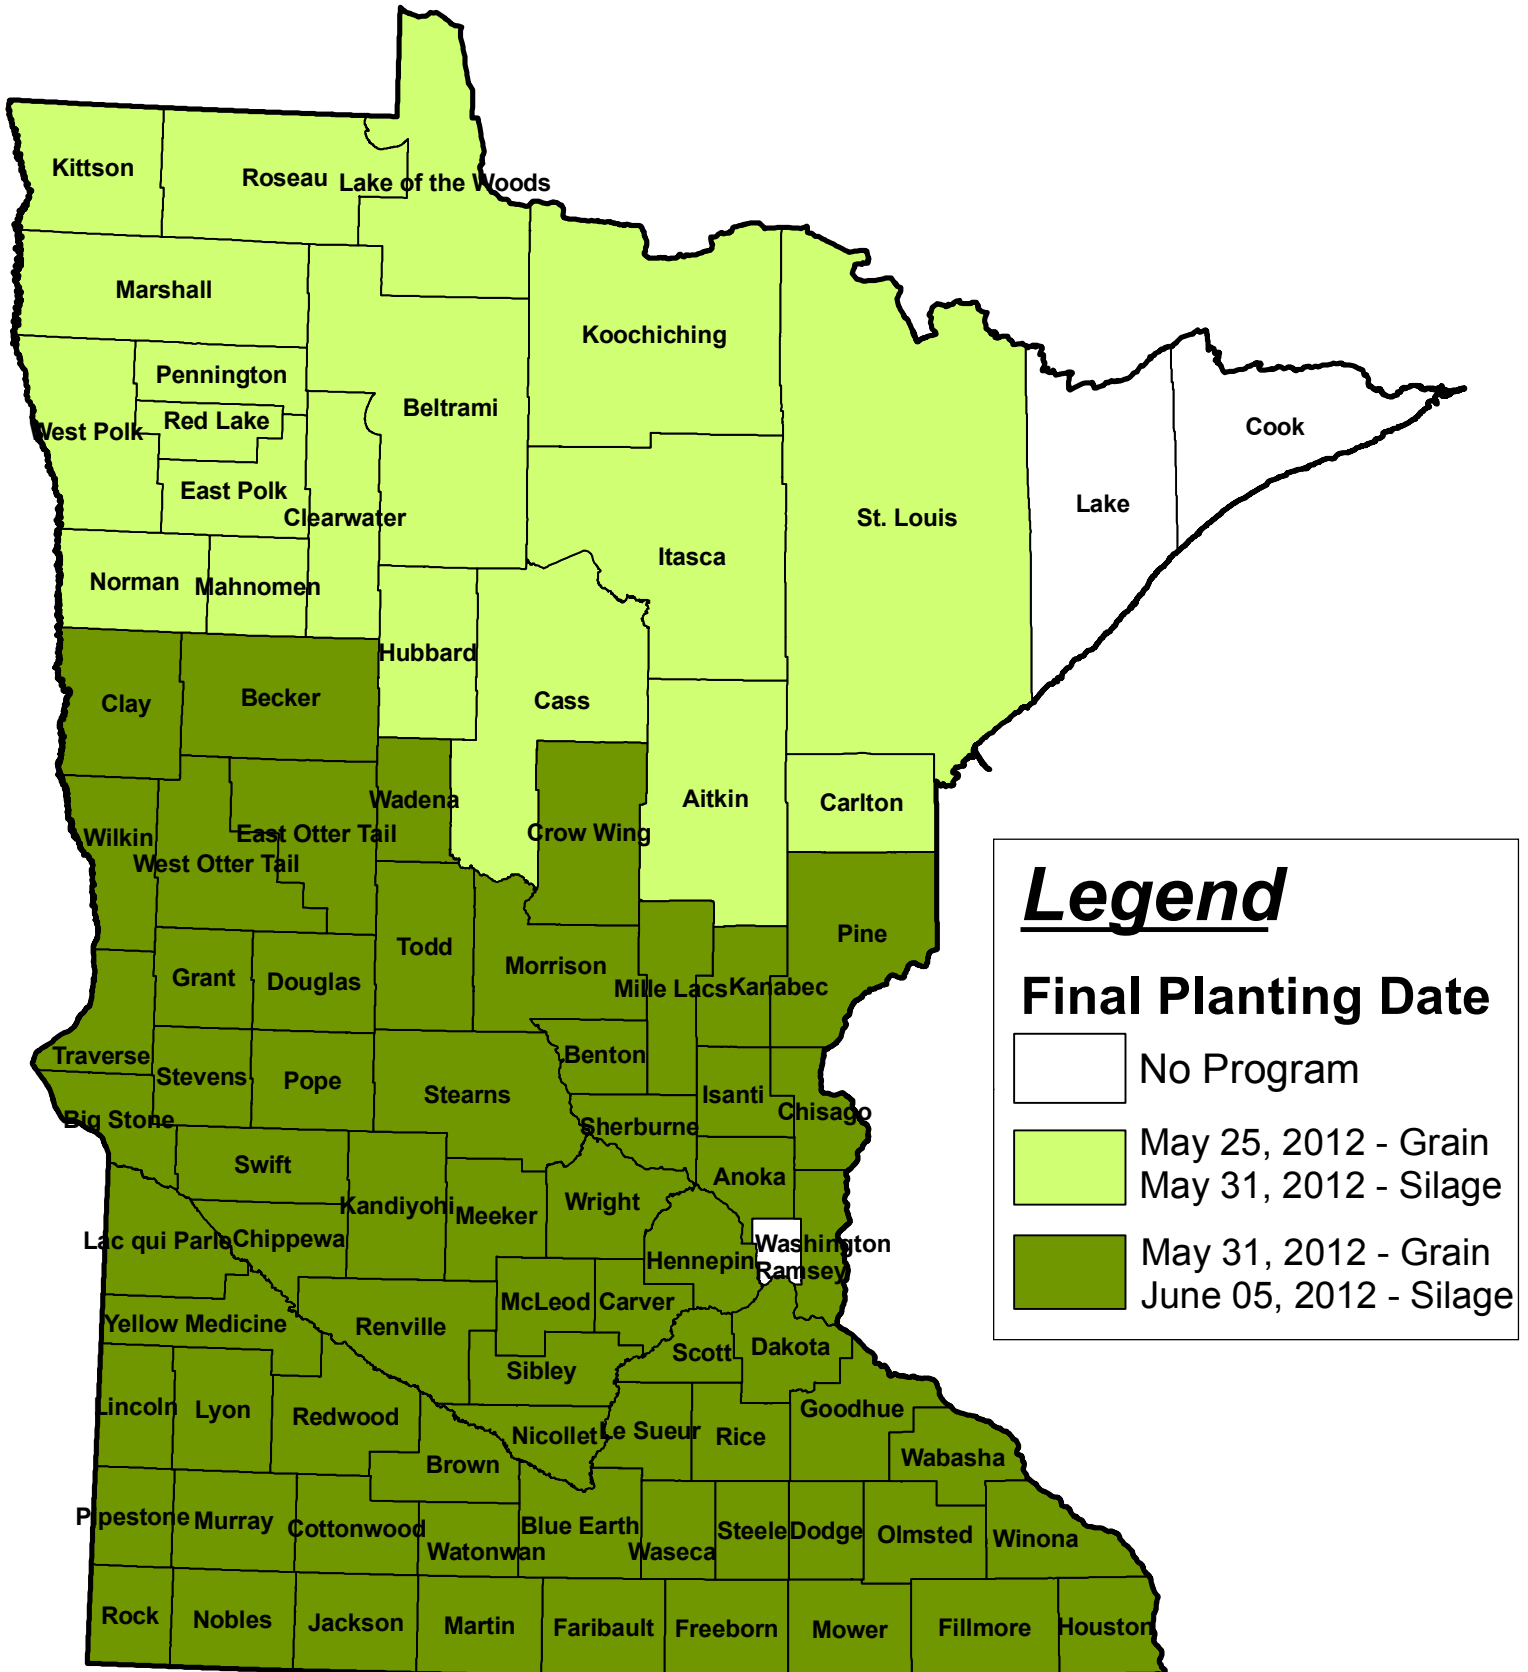

2012 Final Planting Dates for Corn in Minnesota

Legend

Final Planting Date

- No Program
- May 25, 2012 - Grain
May 31, 2012 - Silage
- May 31, 2012 - Grain
June 05, 2012 - Silage