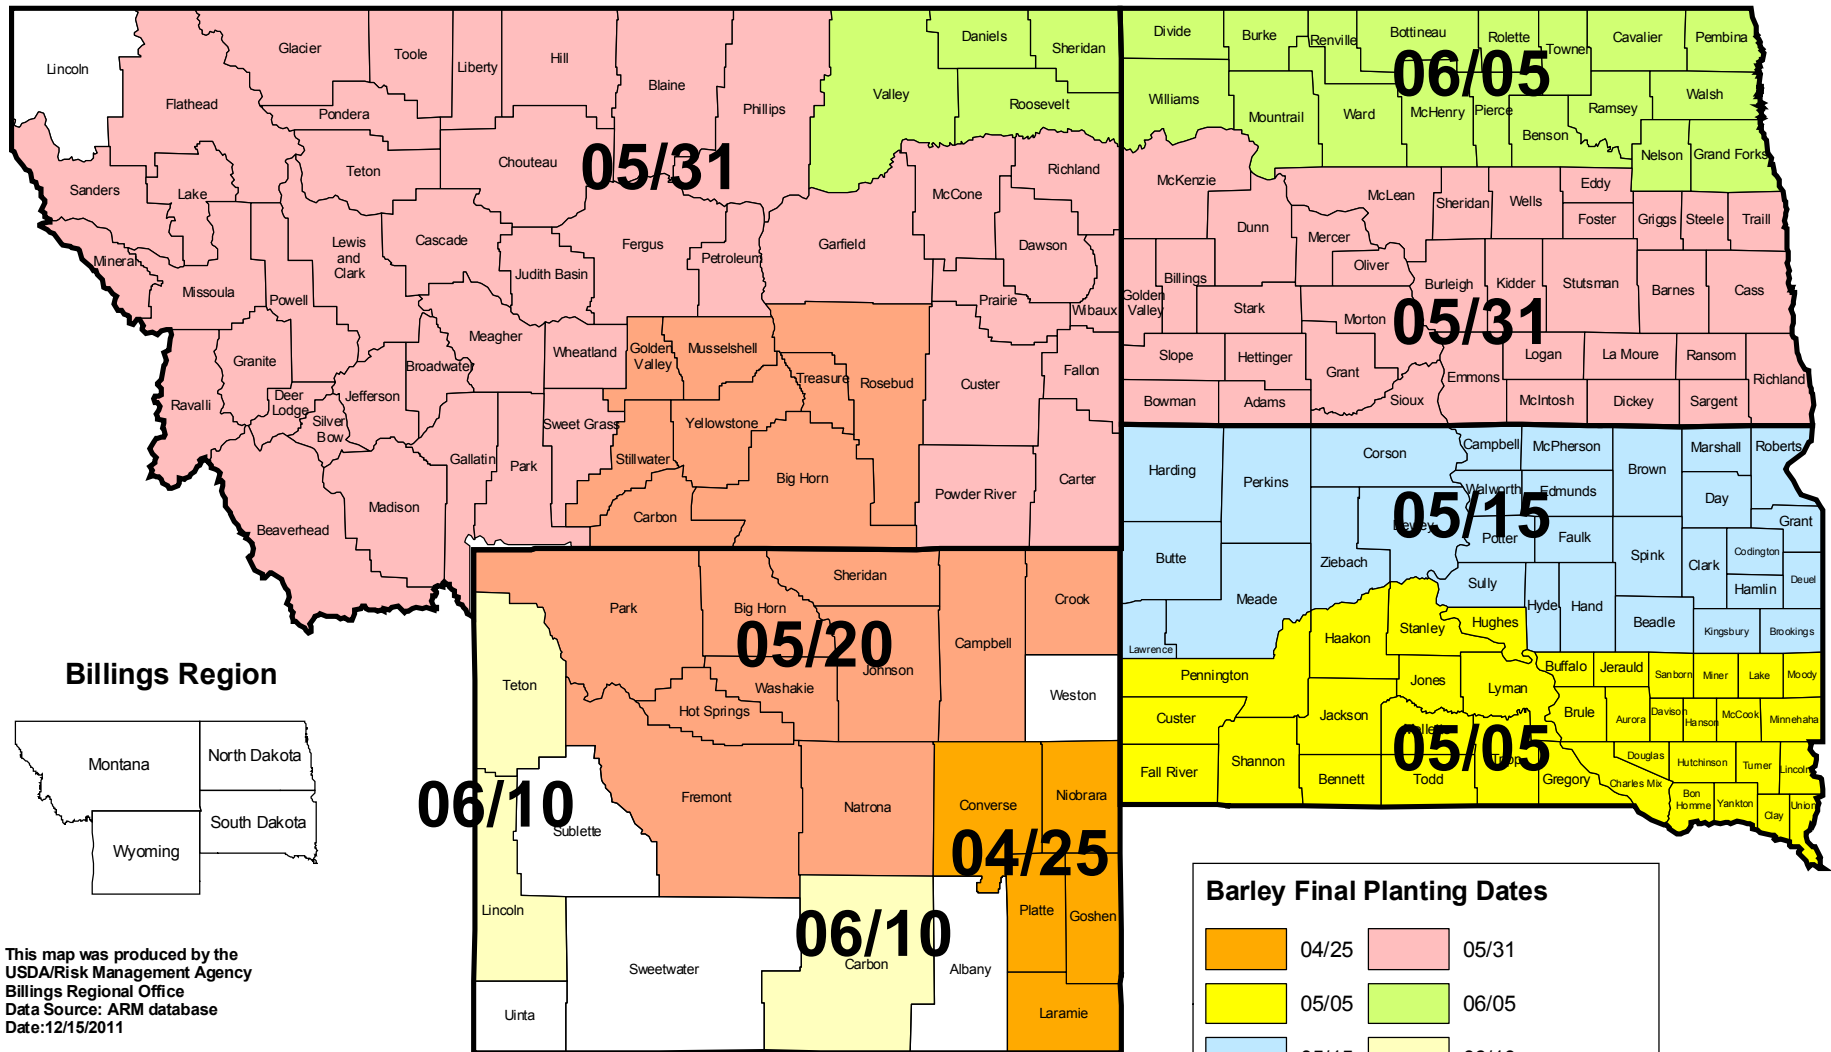

BARLEY - Yield/Revenue Protection

2012

INSURED COUNTIES AND FINAL PLANTING DATES

Billings Region

This map was produced by the
USDA/Risk Management Agency
Billings Regional Office
Data Source: ARM database
Date:12/15/2011

World Mercator
GCS_WGS_1984

NOTE: This map serves as a reference
only. It does not alter the content of any
Actuarial Document.