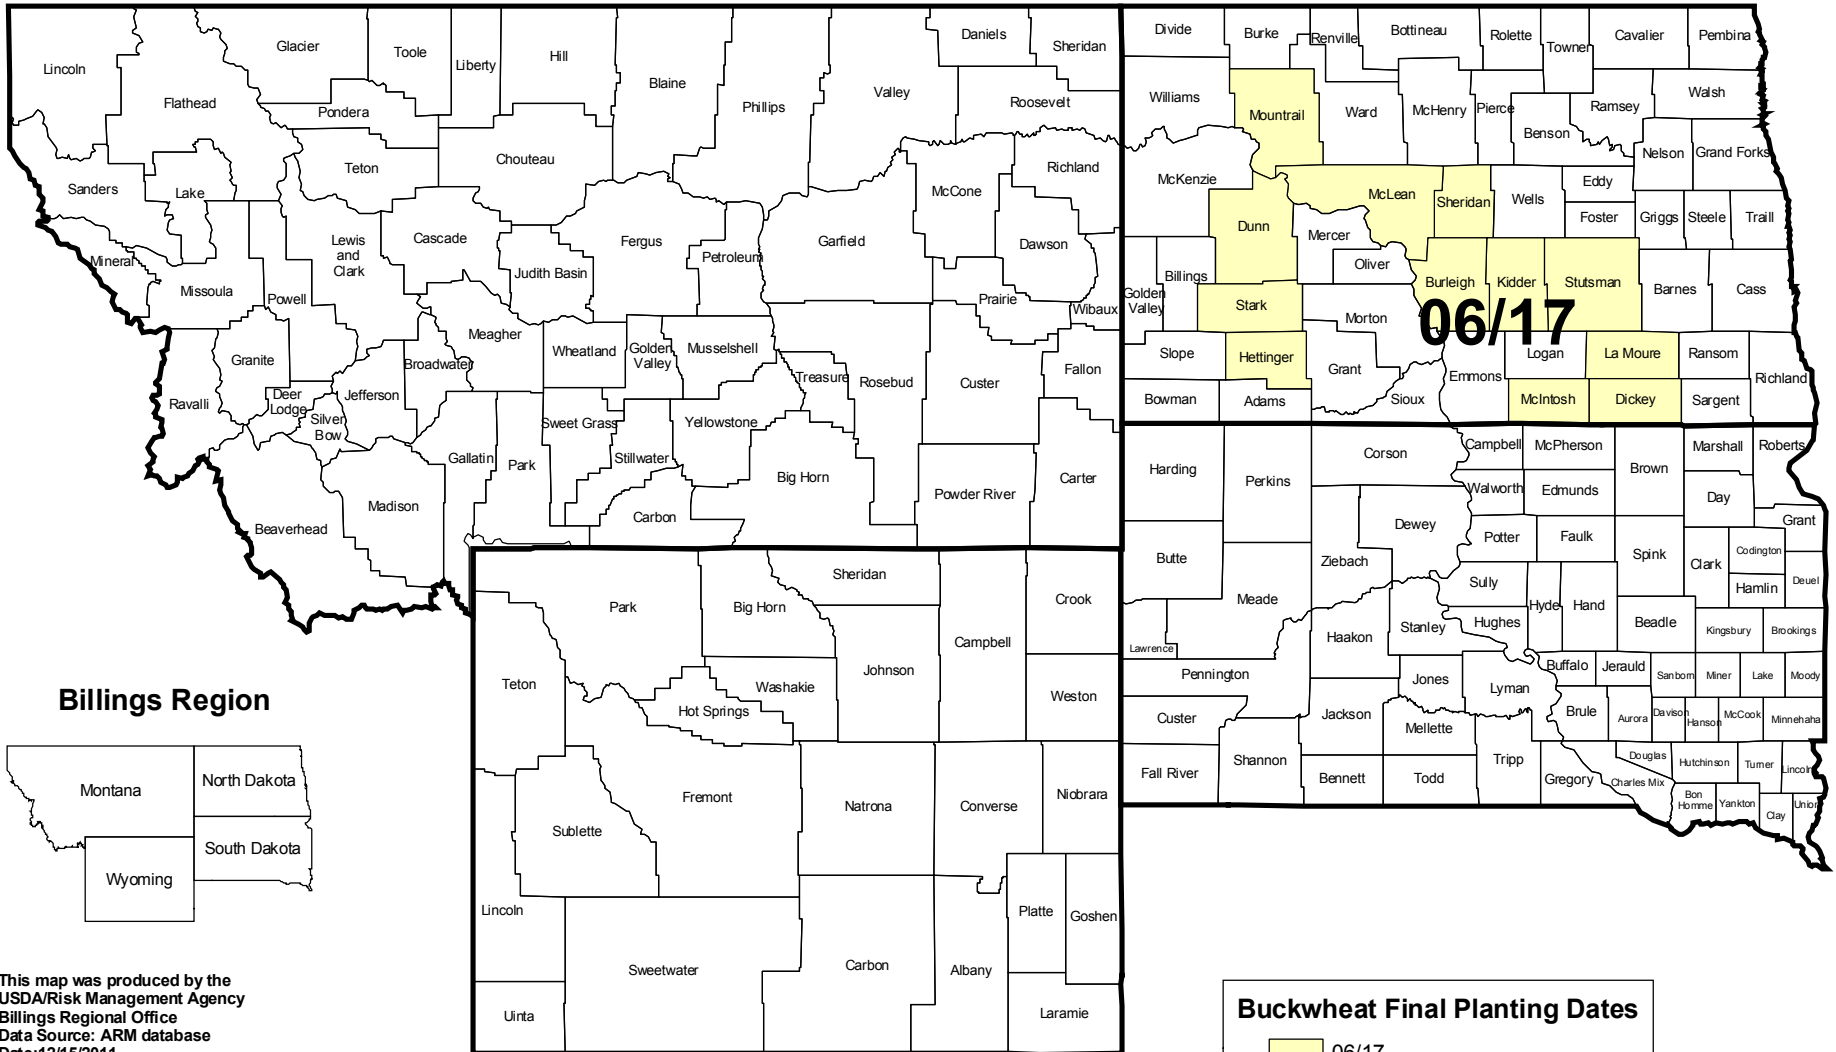

BUCKWHEAT - APH 2012

INSURED COUNTIES AND FINAL PLANTING DATES

This map was produced by the
USDA/Risk Management Agency
Billings Regional Office
Data Source: ARM database
Date:12/15/2011

World Mercator
GCS_WGS_1984

NOTE: This map serves as a reference only. It does not alter the content of any Actuarial Document.