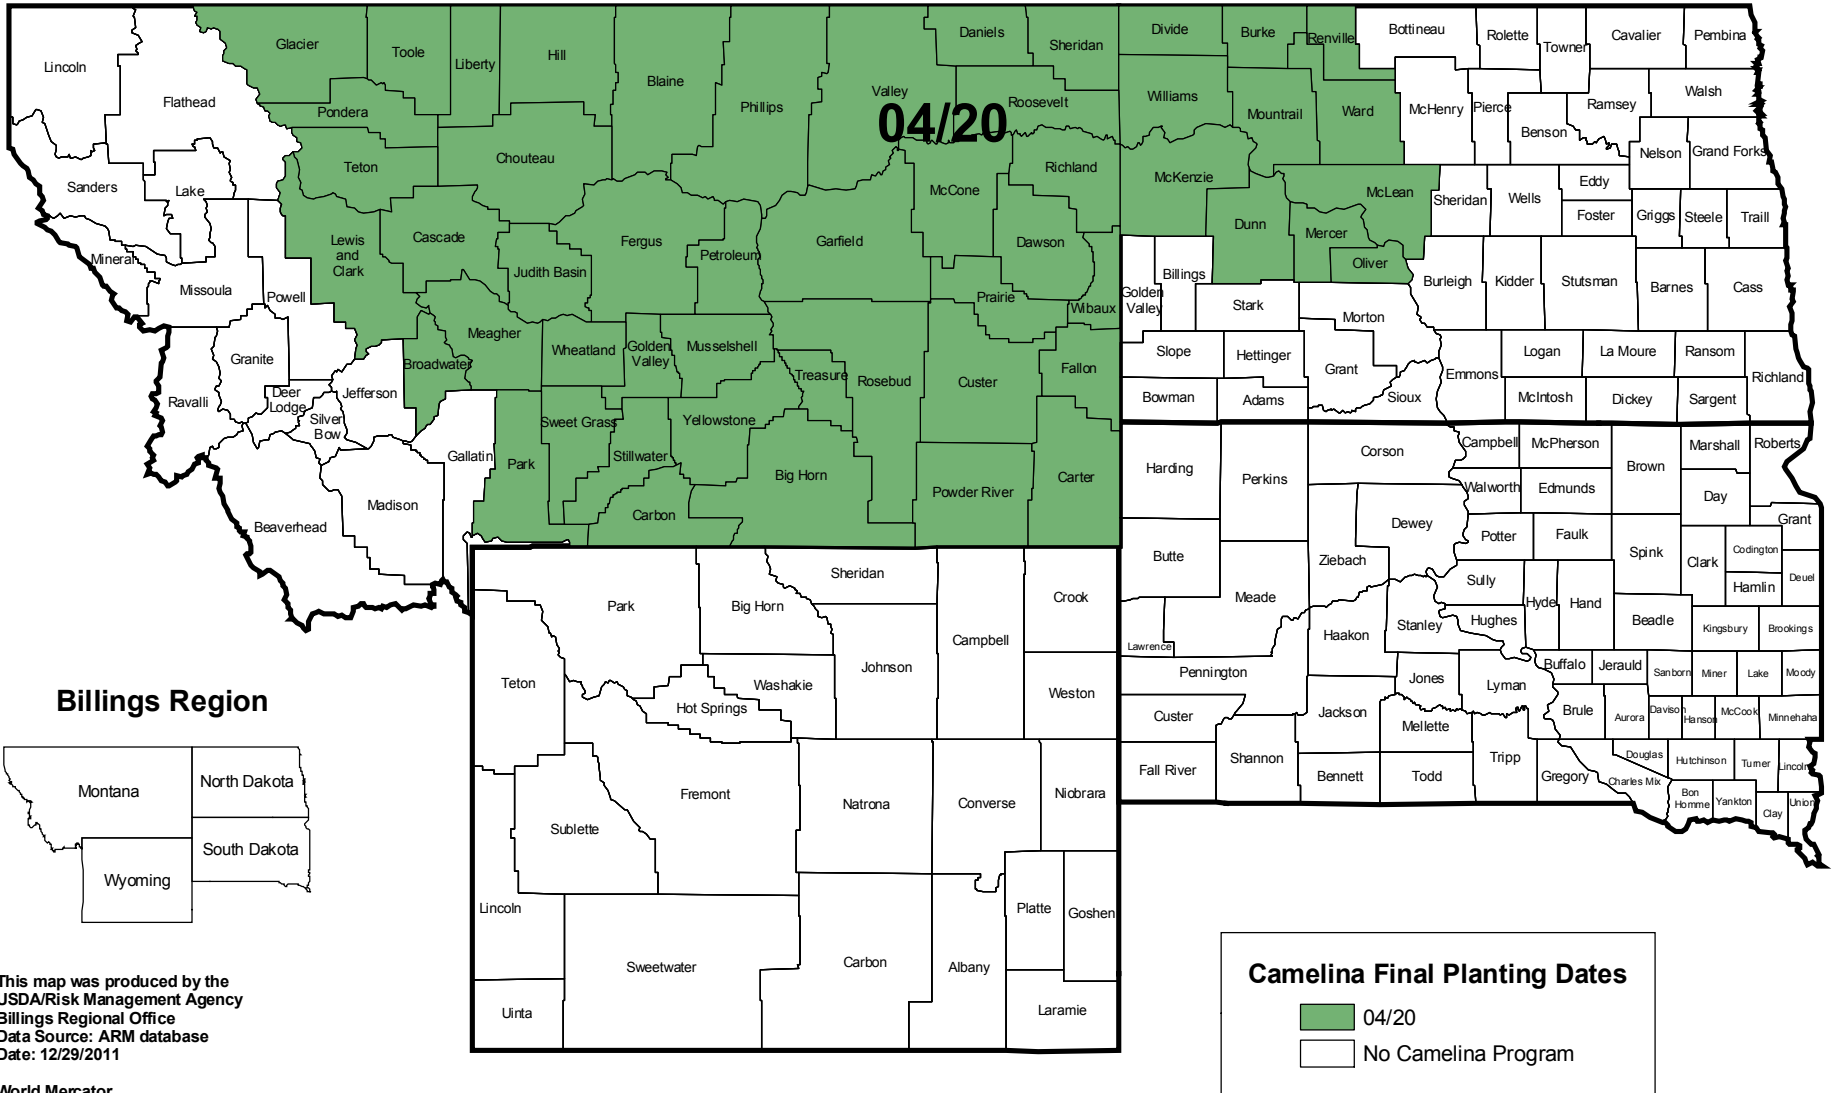

CAMELINA - APH 2012 INSURED COUNTIES AND FINAL PLANTING DATES

This map was produced by the
 USDA/Risk Management Agency
 Billings Regional Office
 Data Source: ARM database
 Date: 12/29/2011

World Mercator
 GCS_WGS_1984

NOTE: This map serves as a reference
 only. It does not alter the content of any
 Actuarial Document.