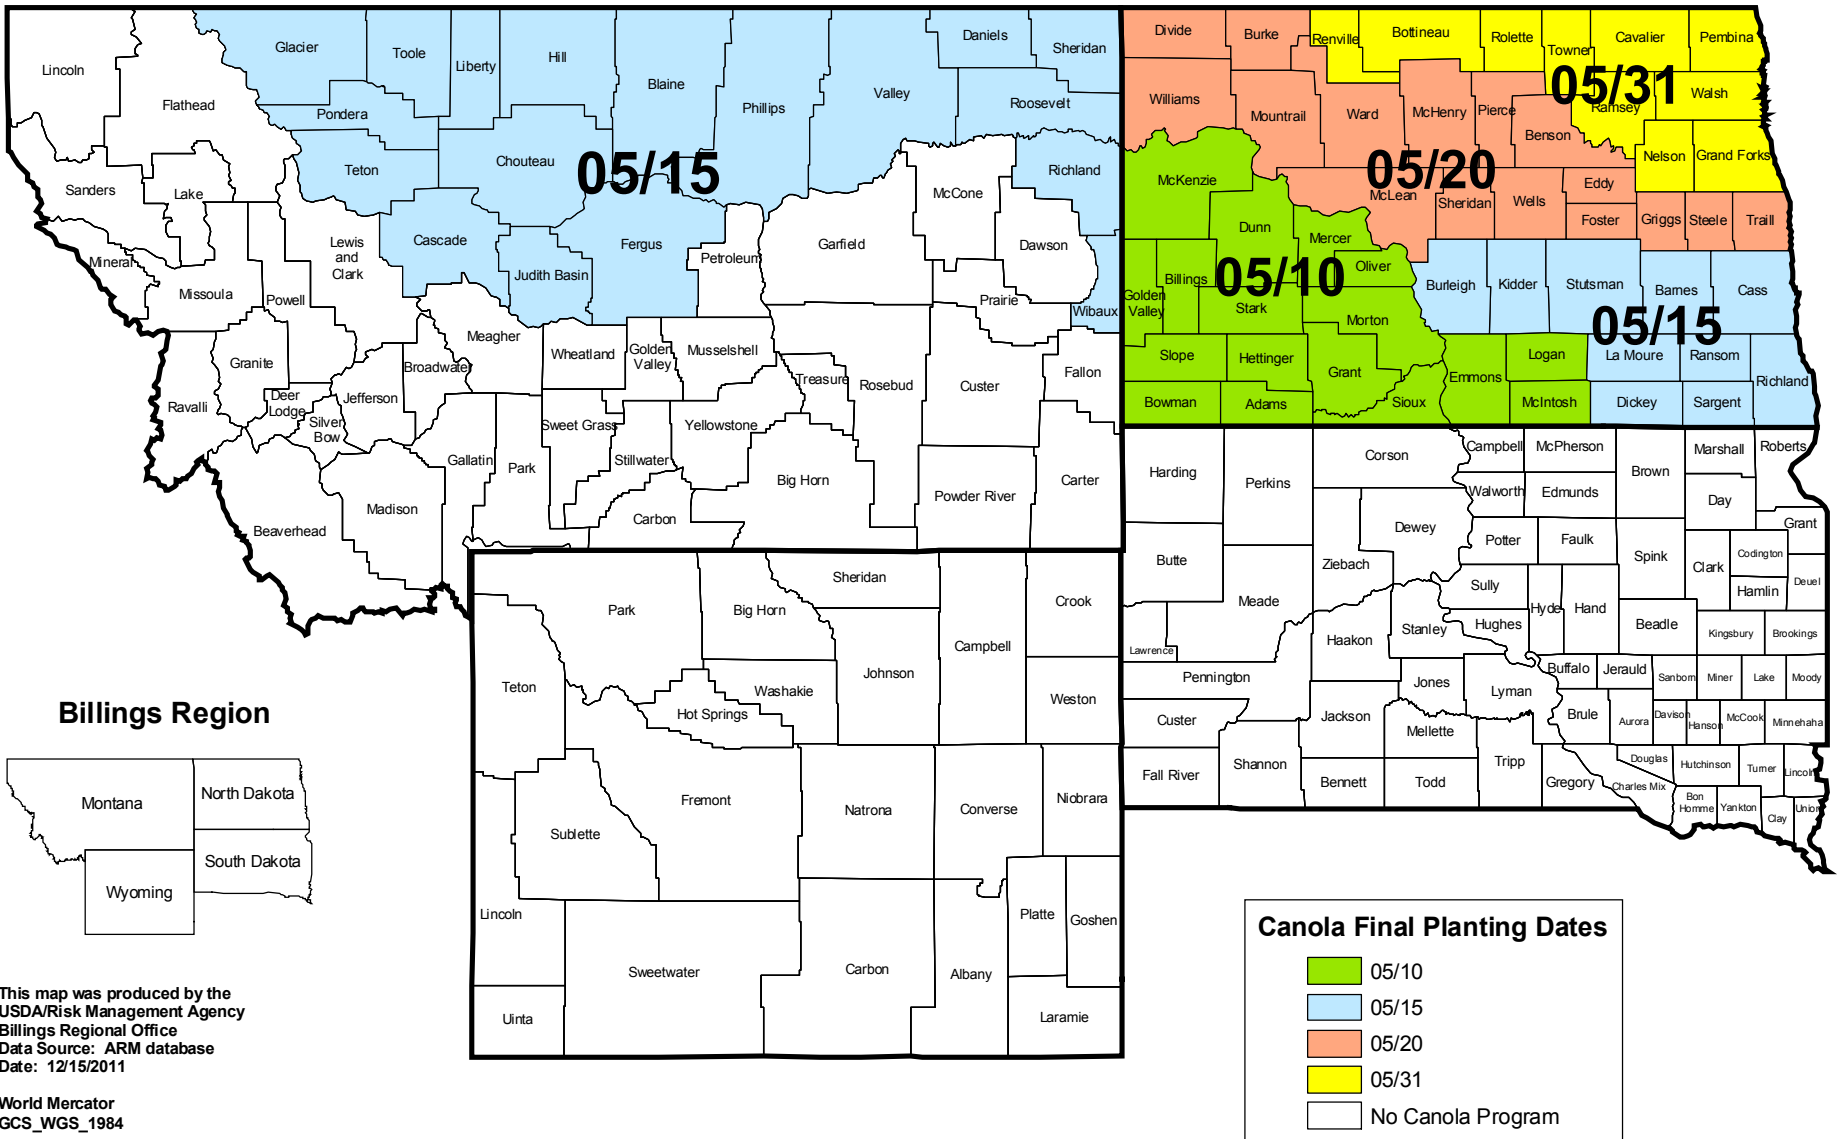

CANOLA - Yield/Revenue Protection 2012

INSURED COUNTIES AND FINAL PLANTING DATES

This map was produced by the
USDA/Risk Management Agency
Billings Regional Office
Data Source: ARM database
Date: 12/15/2011

World Mercator
GCS_WGS_1984

NOTE: This map serves as a reference only. It does not alter the content of any Actuarial Document.