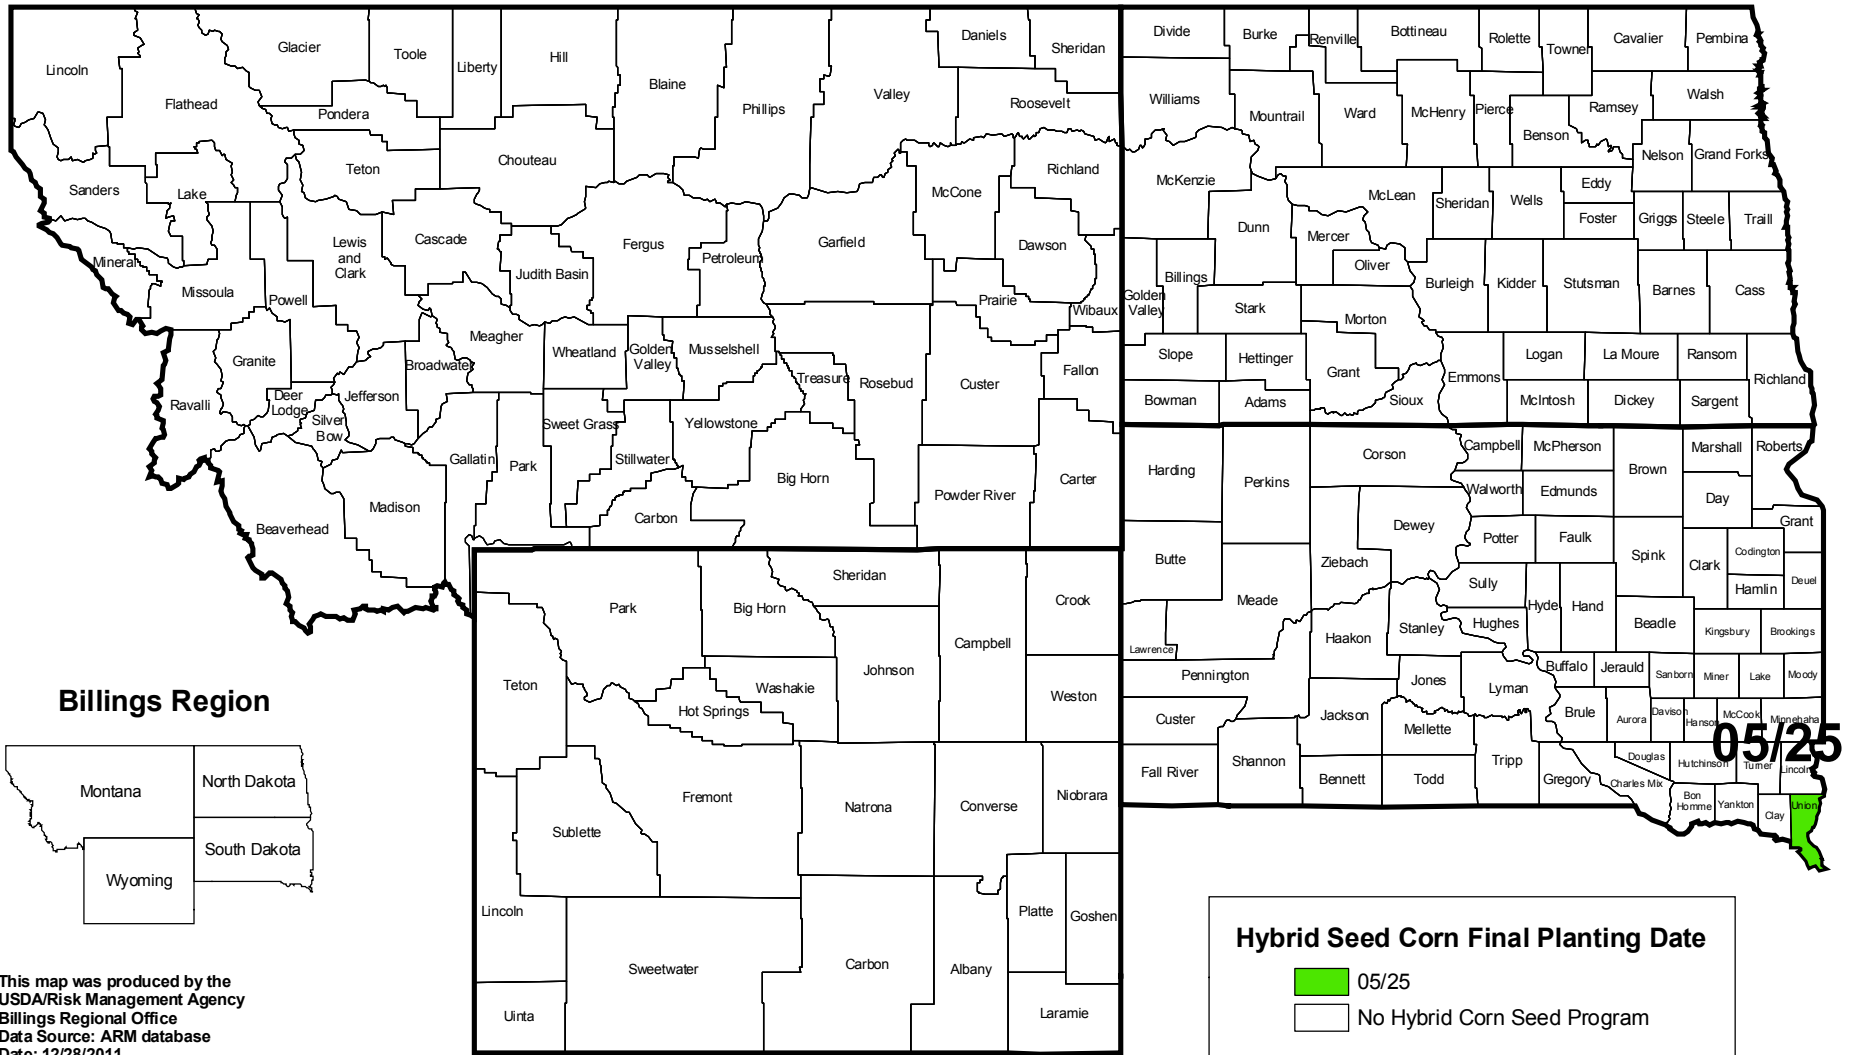

HYBRID CORN SEED - DOLLAR PLAN 2012

INSURED COUNTIES AND FINAL PLANTING DATE

This map was produced by the
USDA/Risk Management Agency
Billings Regional Office
Data Source: ARM database
Date: 12/28/2011

World Mercator
GCS_WGS_1984

NOTE: This map serves as a reference only. It does not alter the content of any Actuarial Document.