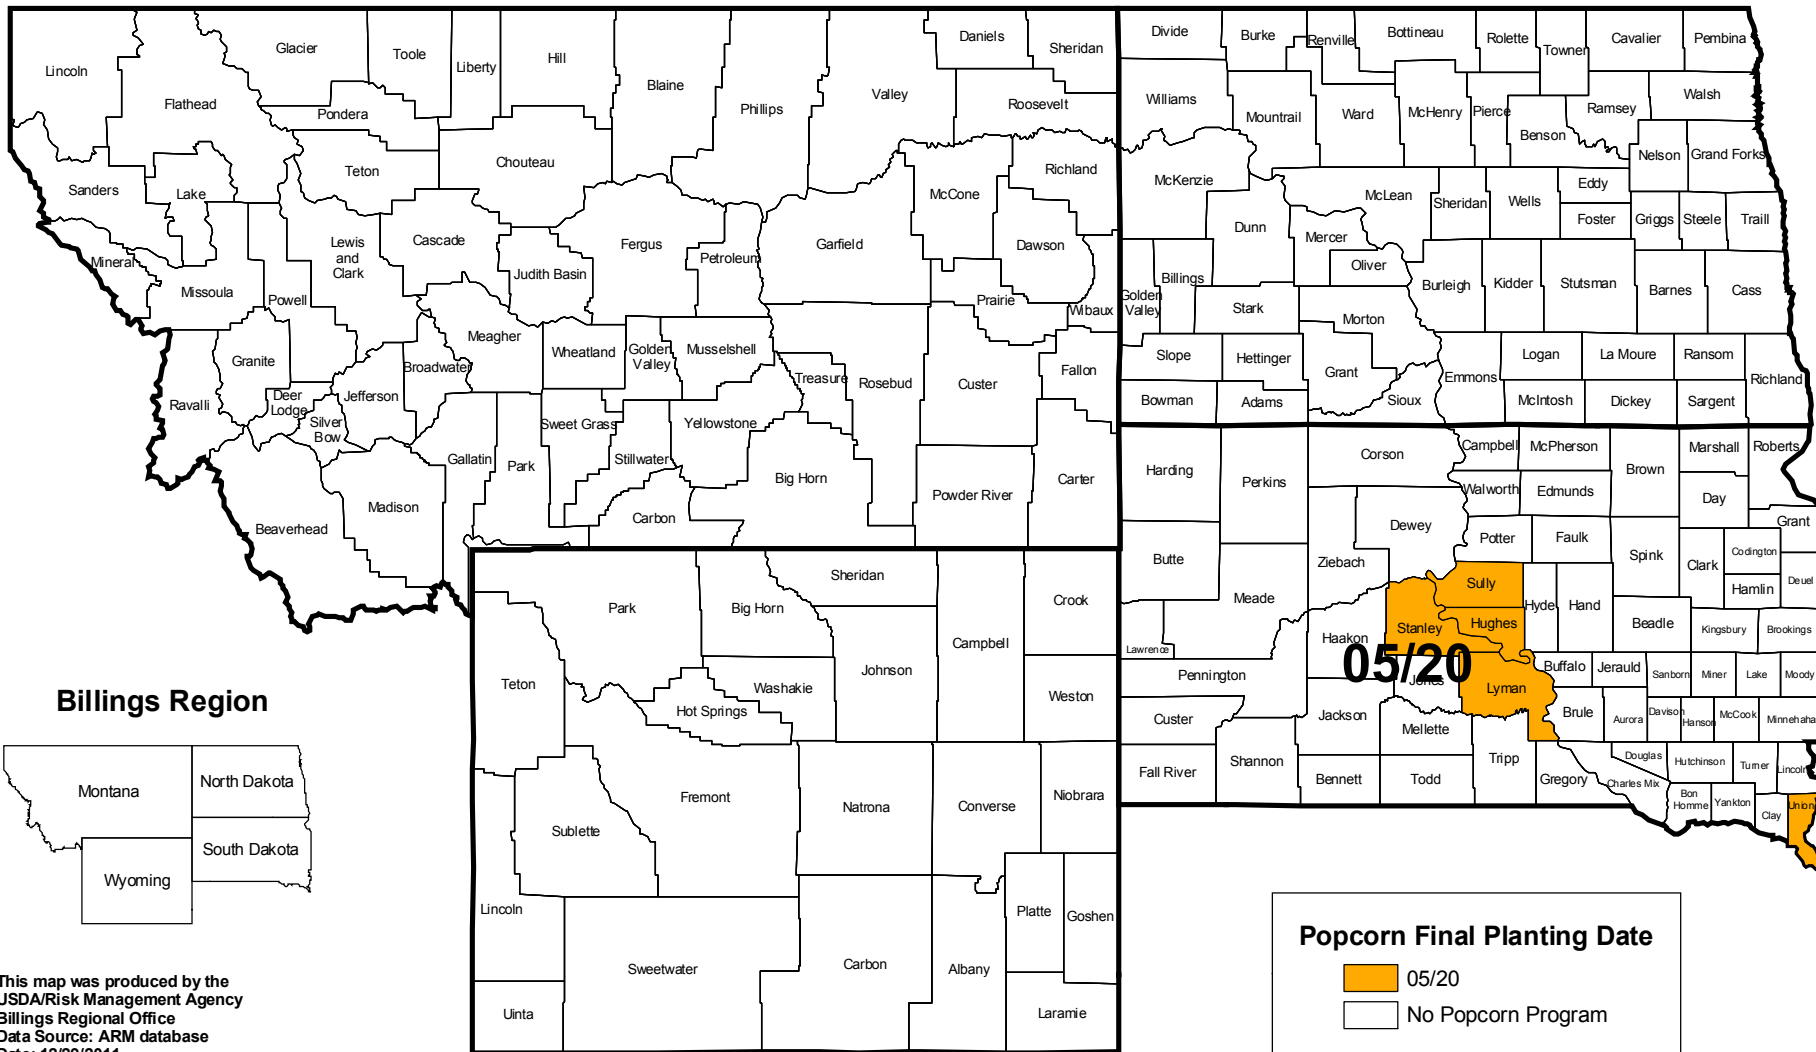

POPCORN - Yield/Revenue Protection 2012

INSURED COUNTIES AND FINAL PLANTING DATE

This map was produced by the
USDA/Risk Management Agency
Billings Regional Office
Data Source: ARM database
Date: 12/29/2011

World Mercator
GCS_WGS_1984

NOTE: This map serves as a reference only. It does not alter the content of any Actuarial Document.