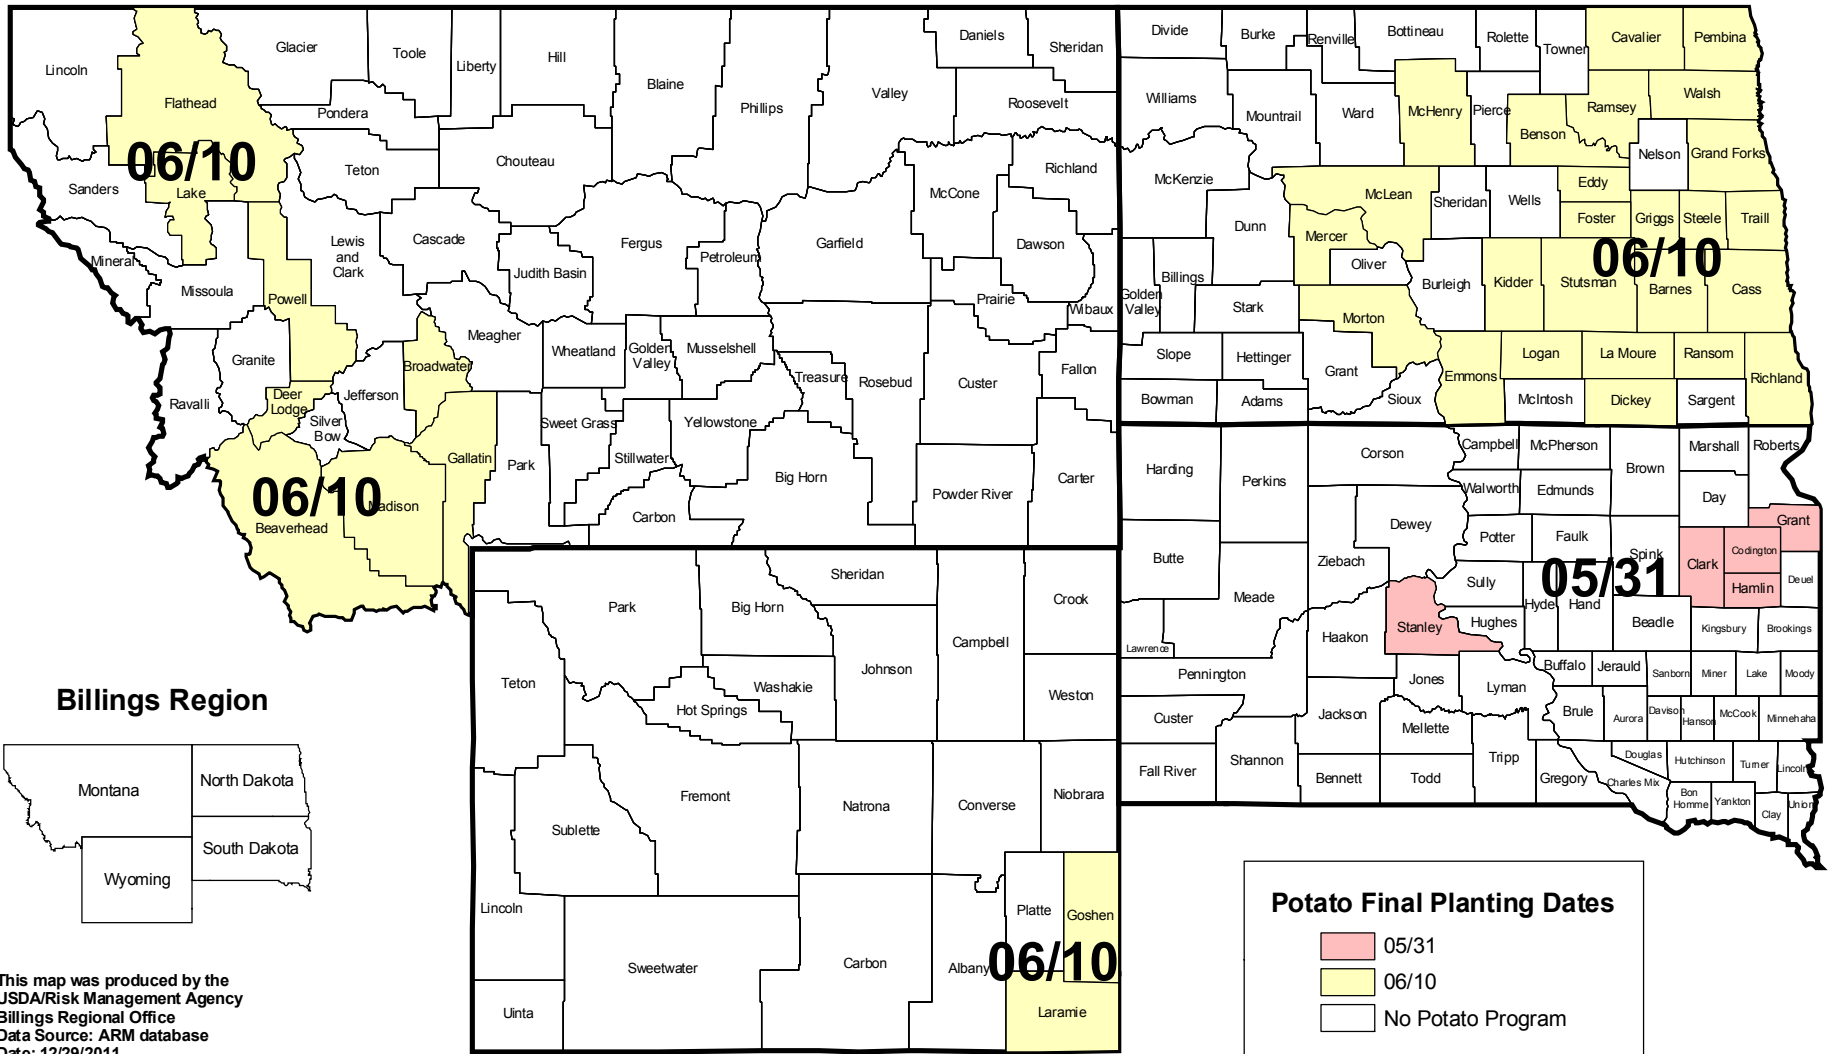

POTATO - APH 2012

INSURED COUNTIES AND FINAL PLANTING DATES

This map was produced by the
USDA/Risk Management Agency
Billings Regional Office
Data Source: ARM database
Date: 12/29/2011

World Mercator
GCS_WGS_1984

NOTE: This map serves as a reference
only. It does not alter the content of any
Actuarial Document.