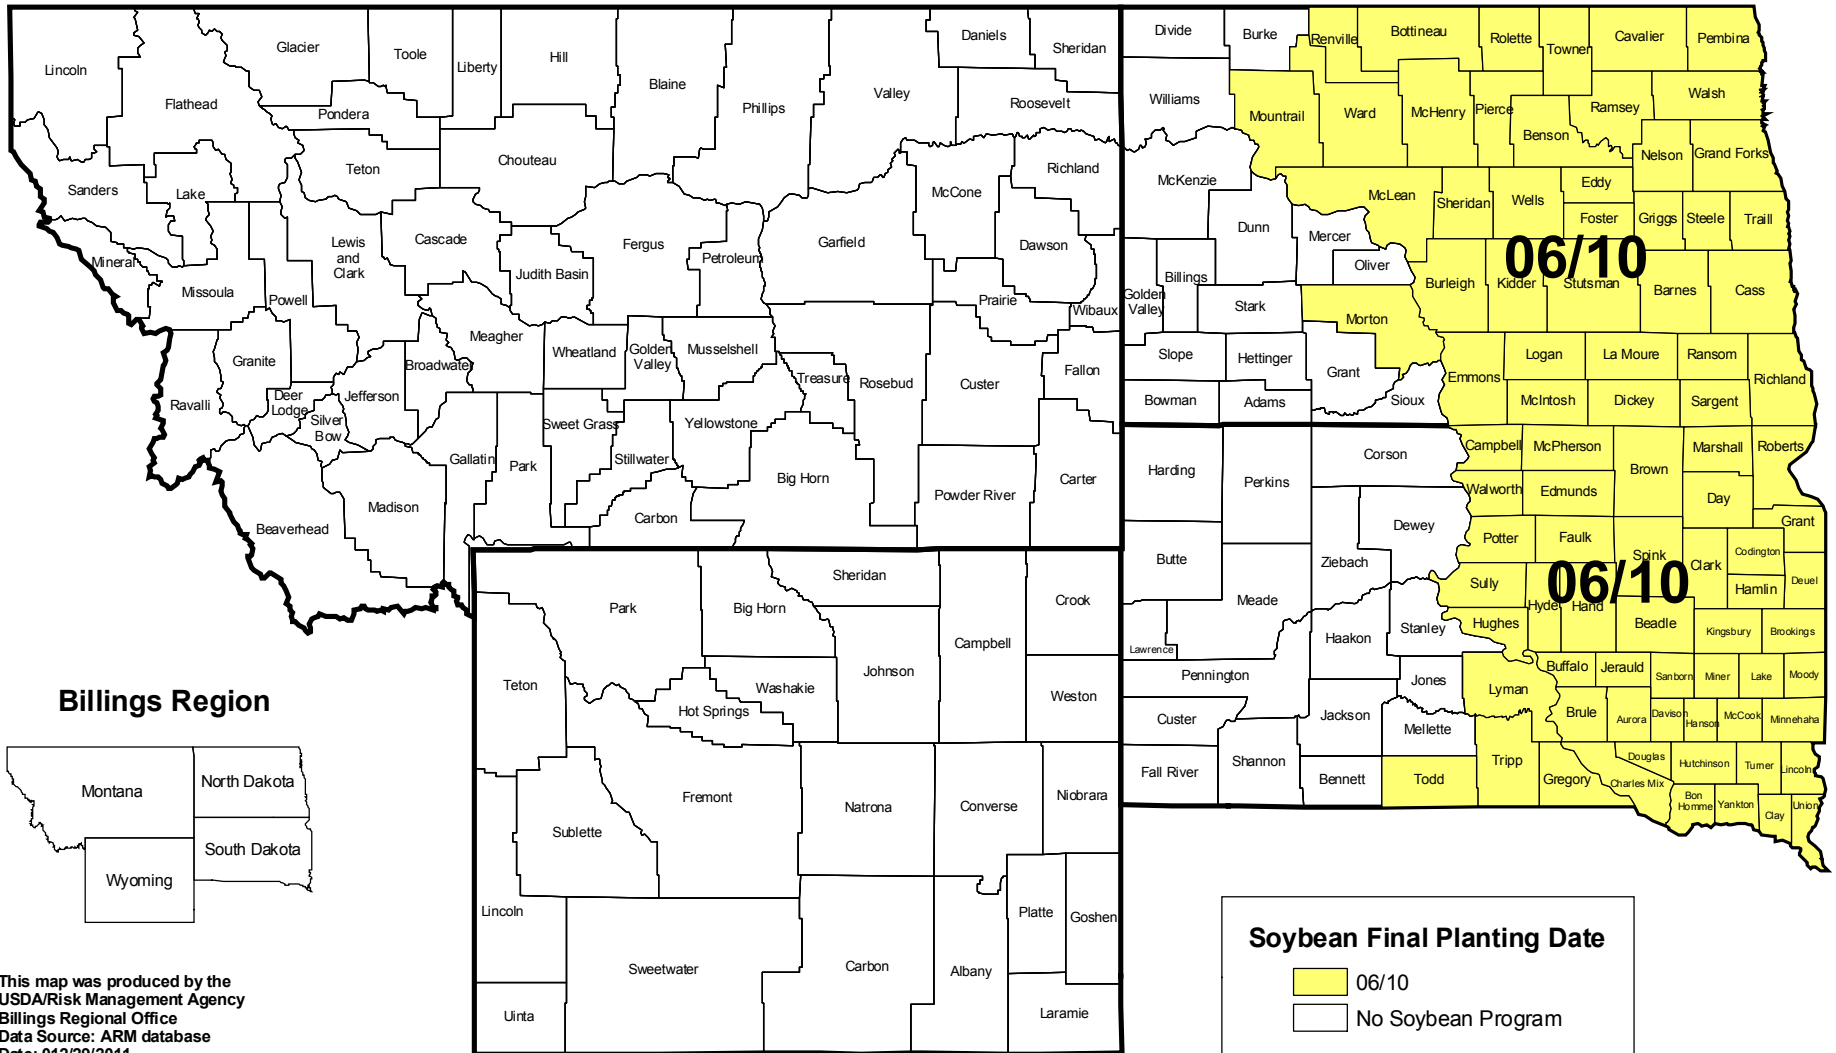

SOYBEANS - Yield/Revenue Protection 2012

INSURED COUNTIES AND FINAL PLANTING DATES

This map was produced by the
USDA/Risk Management Agency
Billings Regional Office
Data Source: ARM database
Date: 012/29/2011

World Mercator
GCS_WGS_1984

**NOTE: This map serves as a reference
only. It does not alter the content of any
Actuarial Document.**