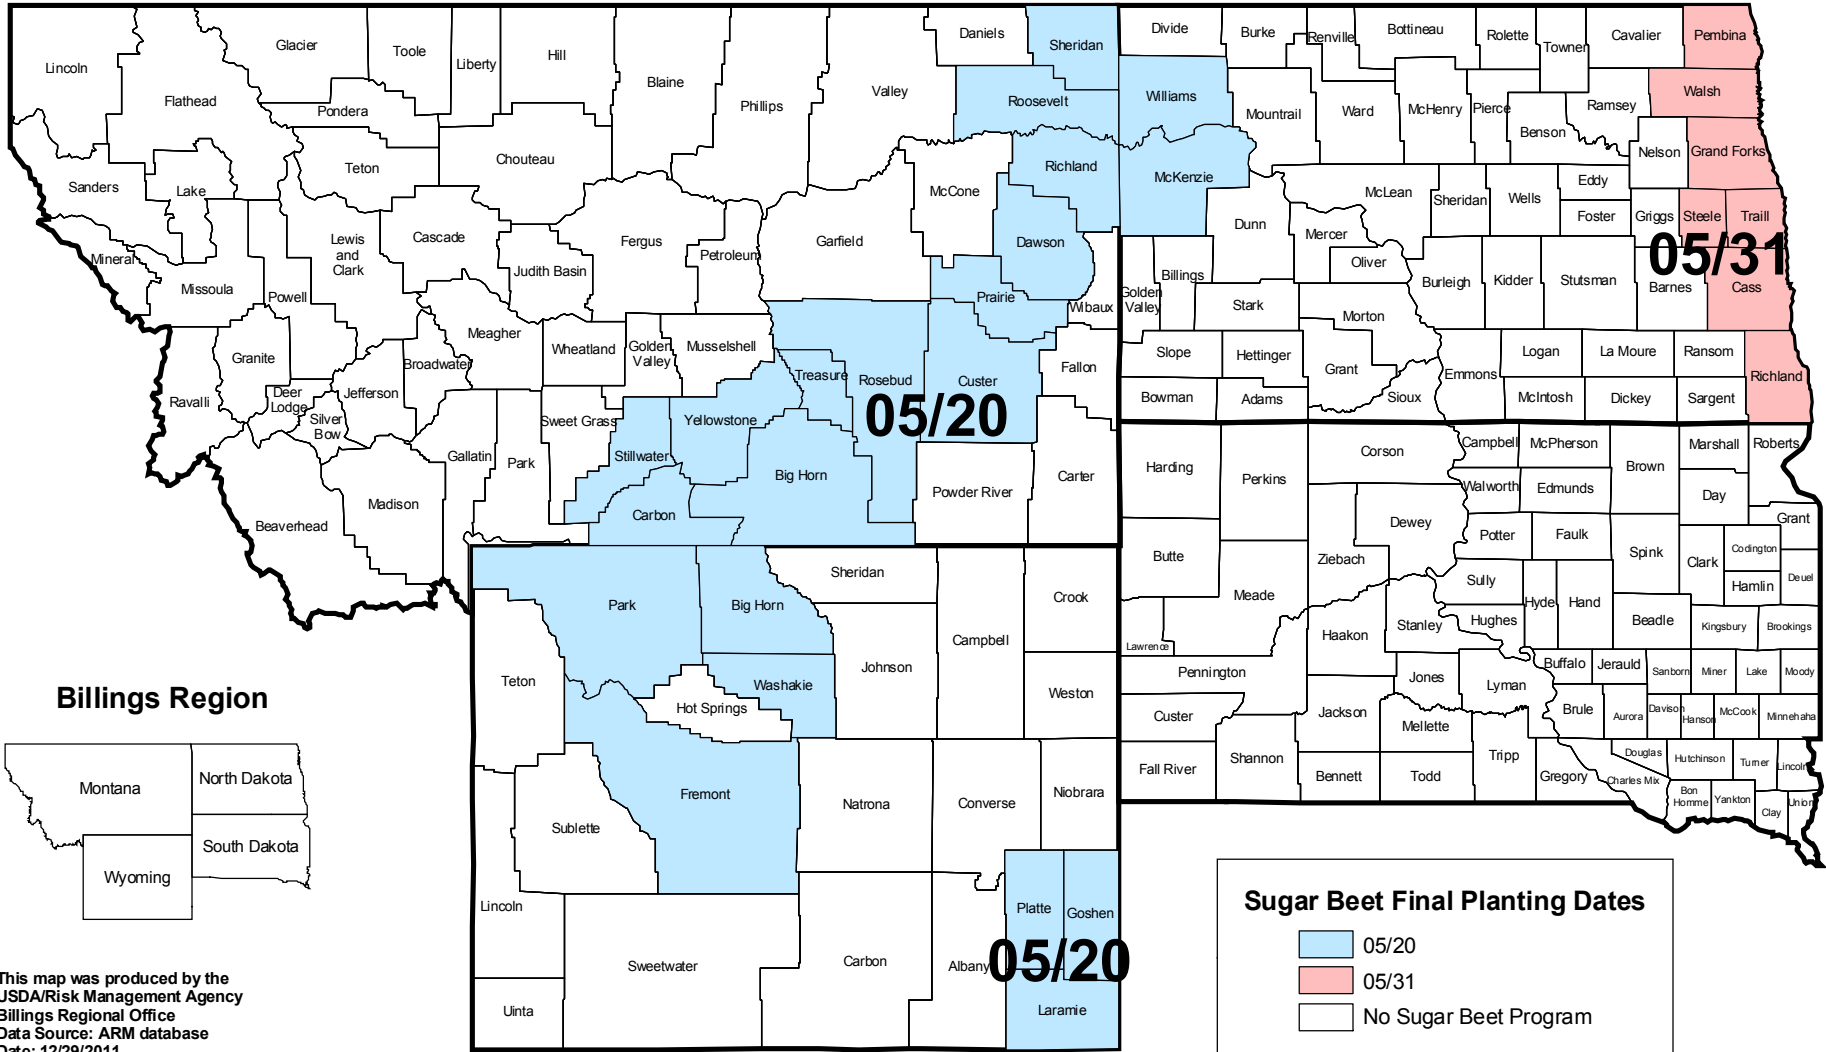

SUGAR BEET - APH 2012

INSURED COUNTIES AND FINAL PLANTING DATES

This map was produced by the
USDA/Risk Management Agency
Billings Regional Office
Data Source: ARM database
Date: 12/29/2011

World Mercator
GCS_WGS_1984

NOTE: This map serves as a reference only. It does not alter the content of any Actuarial Document.