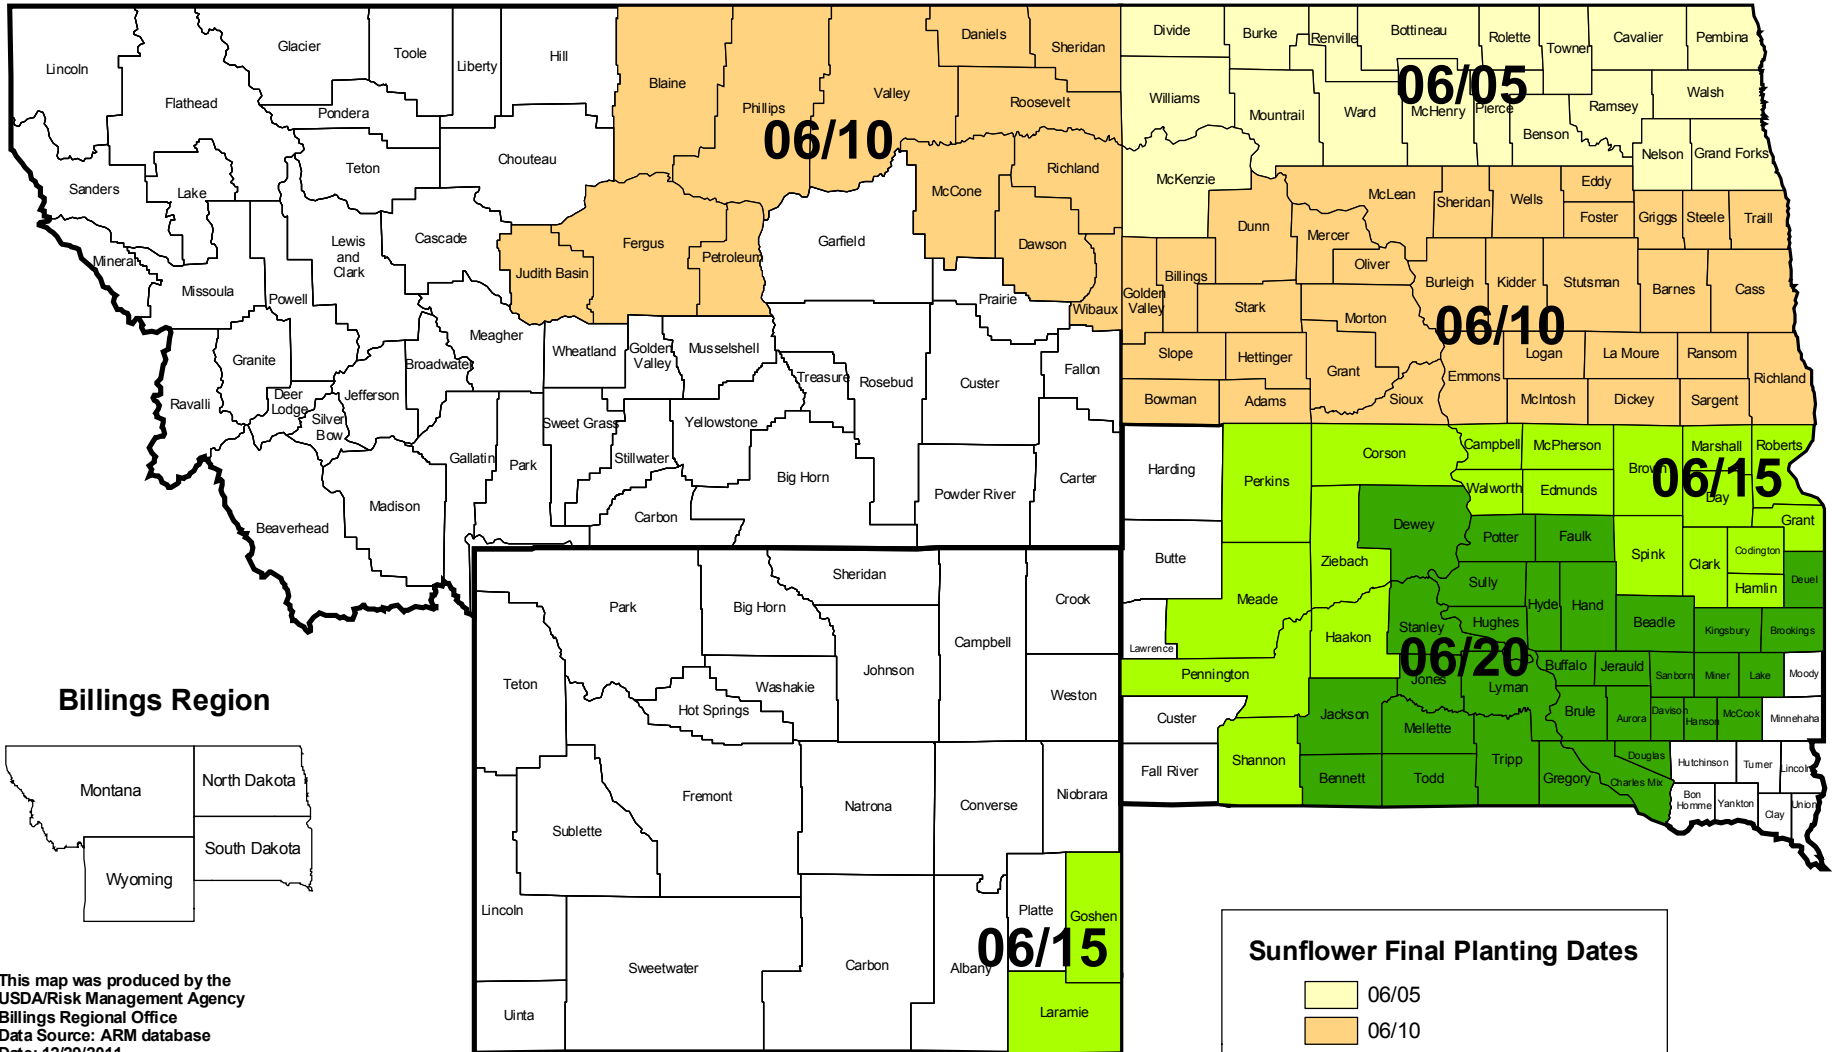

SUNFLOWER - Yield/Revenue Protection

2012

INSURED COUNTIES AND FINAL PLANTING DATES

This map was produced by the
 USDA/Risk Management Agency
 Billings Regional Office
 Data Source: ARM database
 Date: 12/29/2011

World Mercator
 GCS_WGS_1984

NOTE: This map serves as a reference only. It does not alter the content of any Actuarial Document.