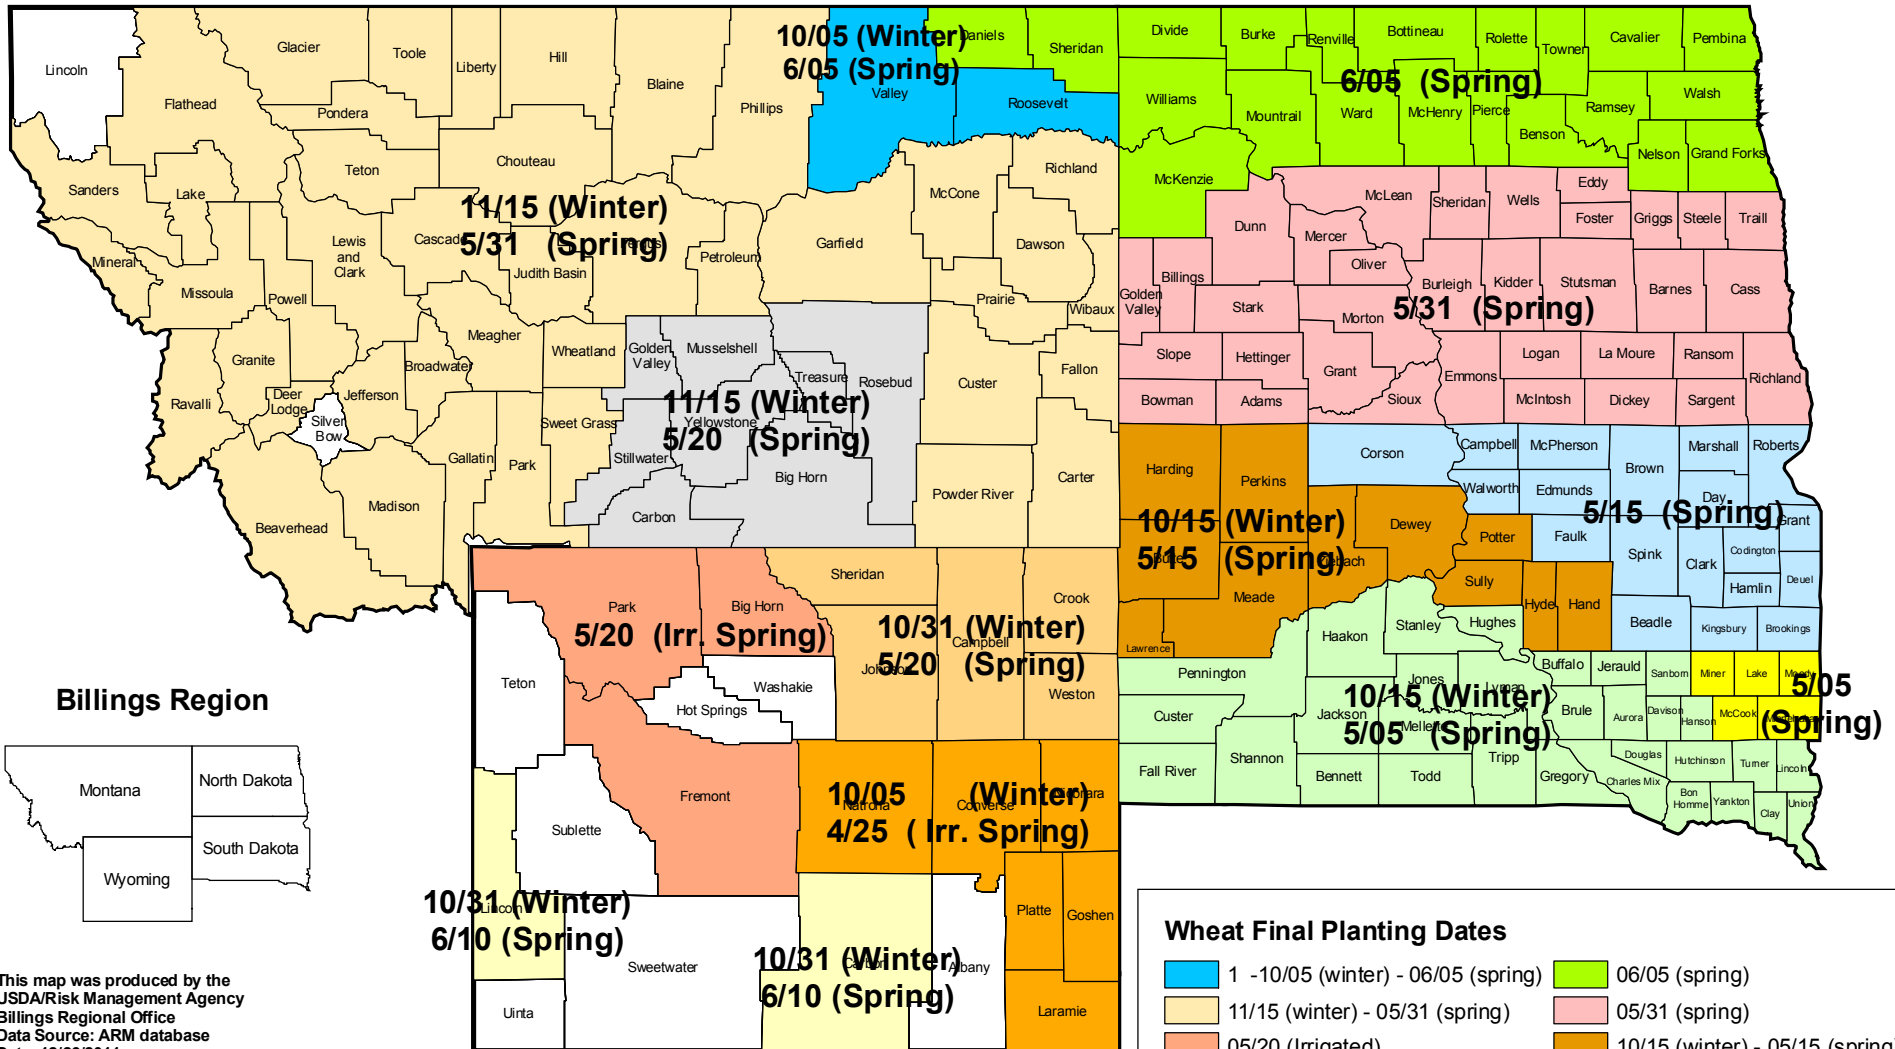

WHEAT - Yield/Revenue Protection (Winter/Spring)

2012

INSURED COUNTIES AND FINAL PLANTING DATES

This map was produced by the
USDA/Risk Management Agency
Billings Regional Office
Data Source: ARM database
Date: 12/29/2011

World Mercator
GCS_WGS_1984

NOTE: This map serves as a reference only. It does not alter the content of any Actuarial Document.