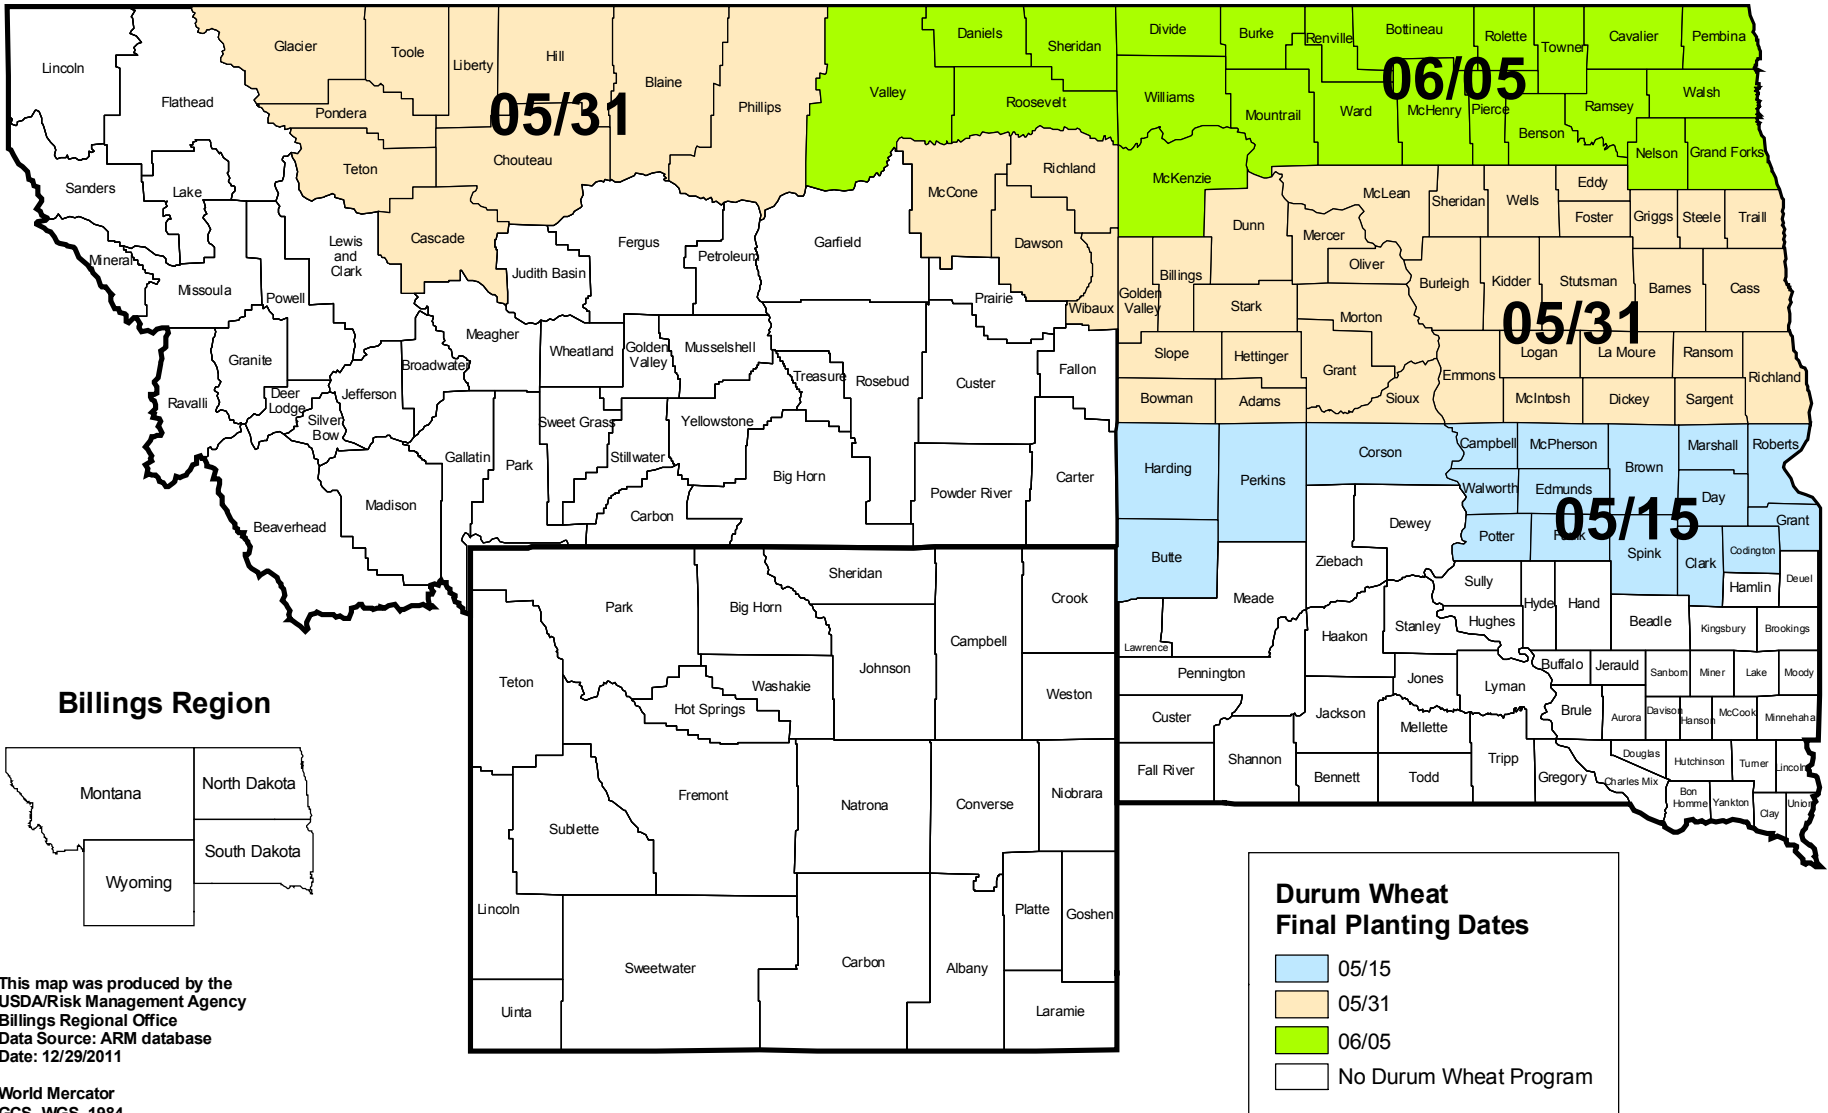

WHEAT - Yield/Revenue Protection (Durum) 2012

INSURED COUNTIES AND FINAL PLANTING DATES

This map was produced by the
USDA/Risk Management Agency
Billings Regional Office
Data Source: ARM database
Date: 12/29/2011

World Mercator
GCS_WGS_1984

NOTE: This map serves as a reference only. It does not alter the content of any Actuarial Document.