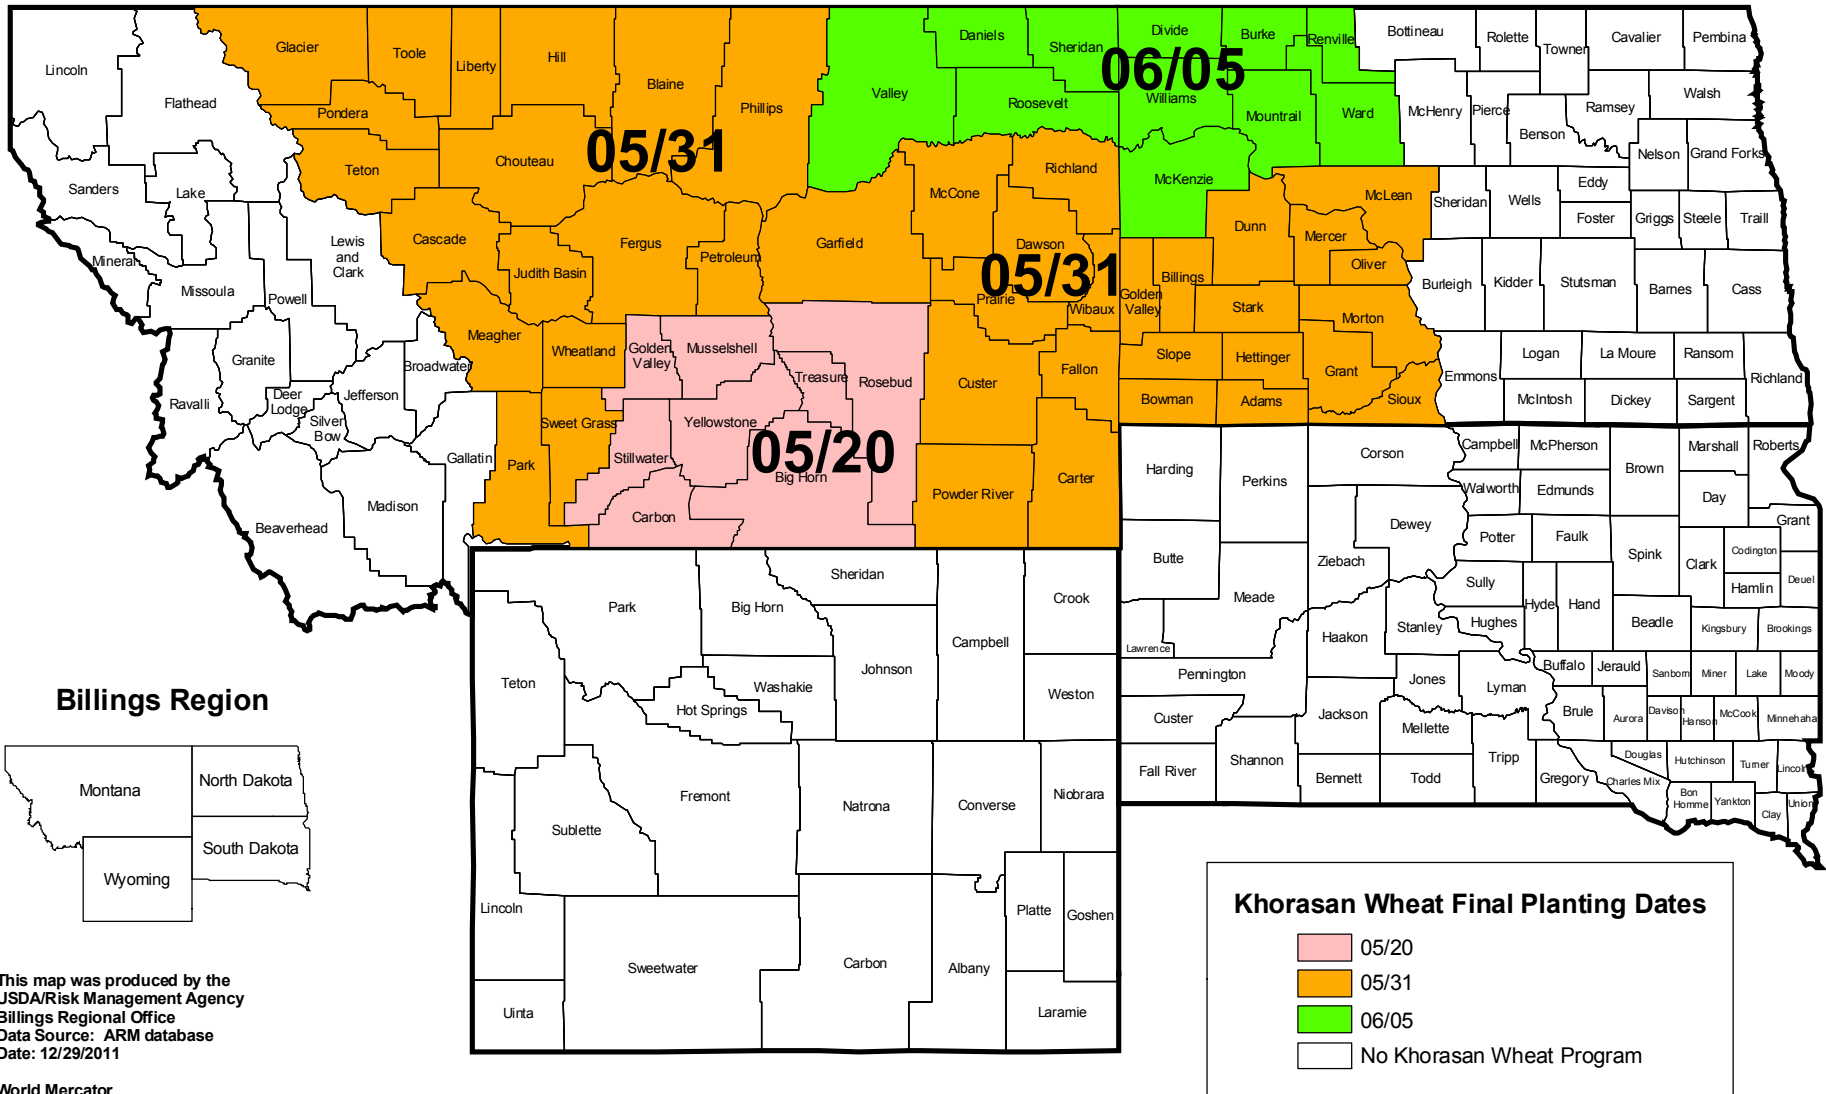

WHEAT - Yield/Revenue Protection (Khorasan)

2012

INSURED COUNTIES AND FINAL PLANTING DATES

This map was produced by the
USDA/Risk Management Agency
Billings Regional Office
Data Source: ARM database
Date: 12/29/2011

World Mercator
GCS_WGS_1984

NOTE: This map serves as a reference only. It does not alter the content of any Actuarial Document.