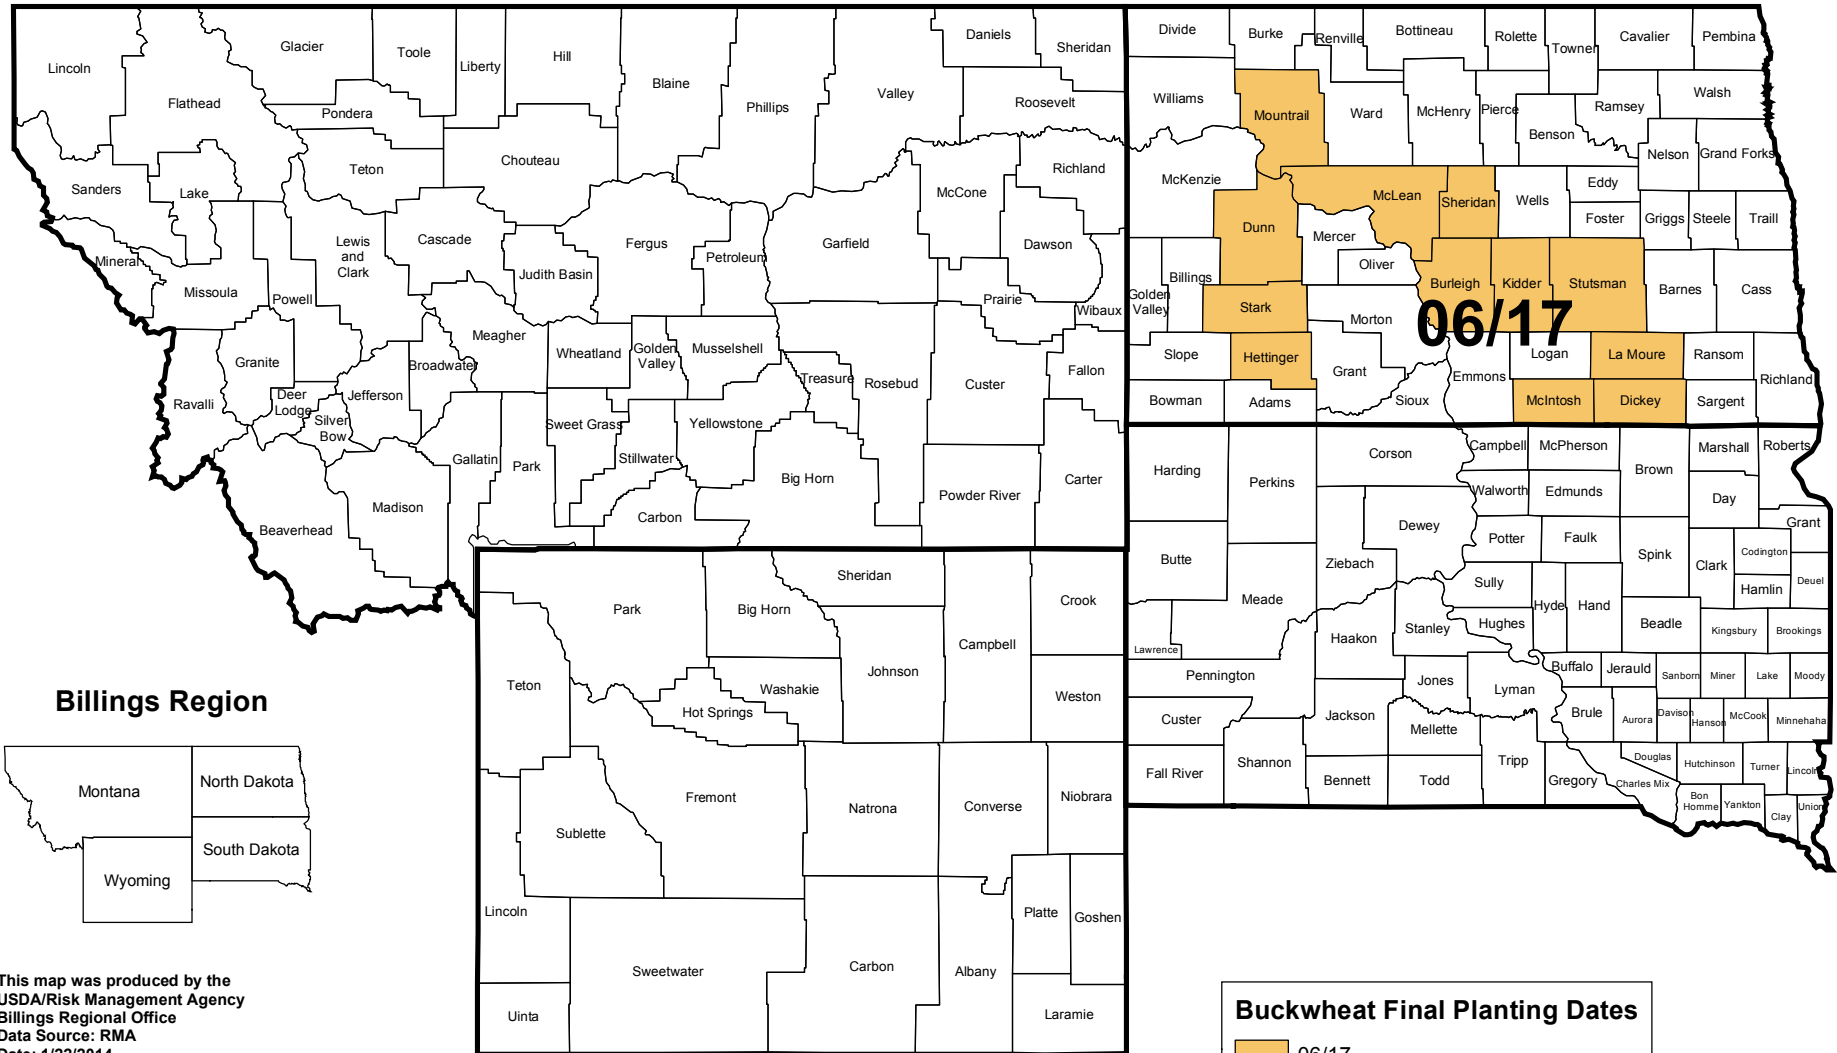

BUCKWHEAT 2014

INSURED COUNTIES AND FINAL PLANTING DATES

This map was produced by the
 USDA/Risk Management Agency
 Billings Regional Office
 Data Source: RMA
 Date: 1/22/2014

World Mercator
 GCS_WGS_1984

NOTE: This map serves as a reference only. It does not alter the content of any Actuarial Document.