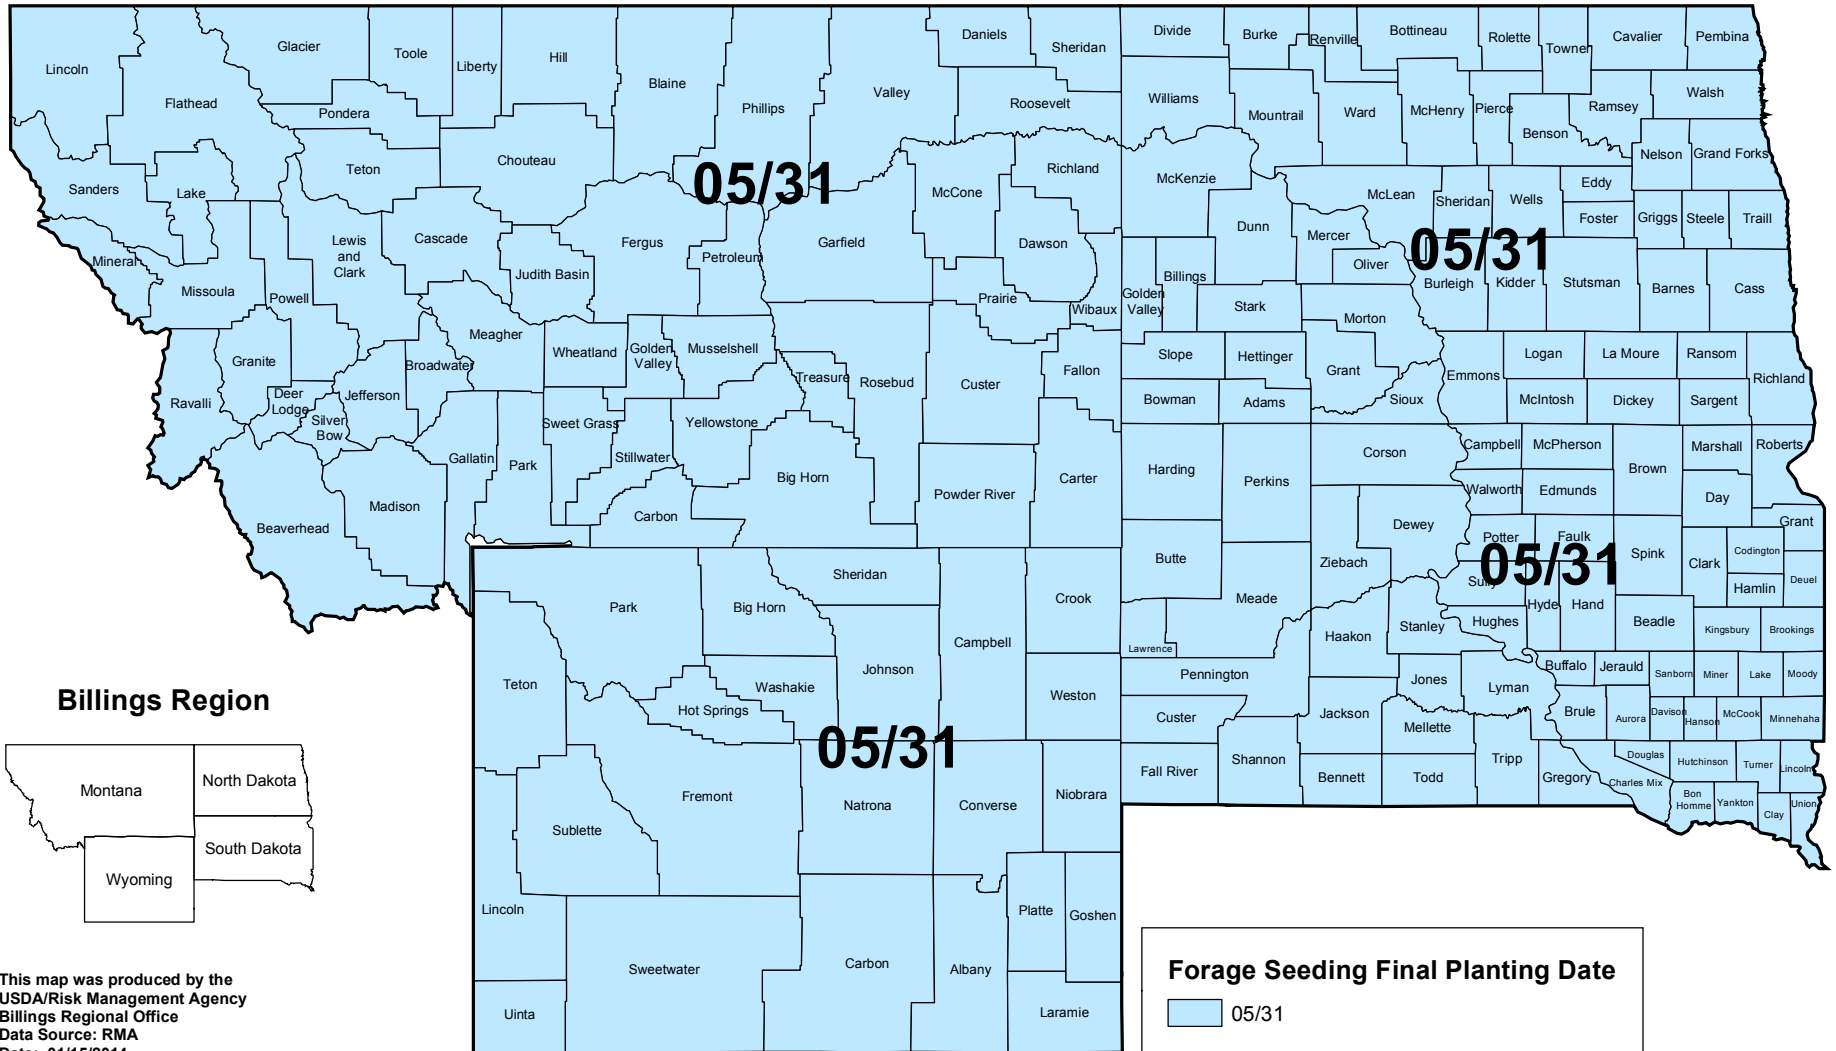

FORAGE SEEDING - DOLLAR PLAN 2014

INSURED COUNTIES AND FINAL PLANTING DATE

This map was produced by the
USDA/Risk Management Agency
Billings Regional Office
Data Source: RMA
Date: 01/15/2014

World Mercator
GCS_WGS_1984

**NOTE: This map serves as a reference
only. It does not alter the content of any
Actuarial Document.**