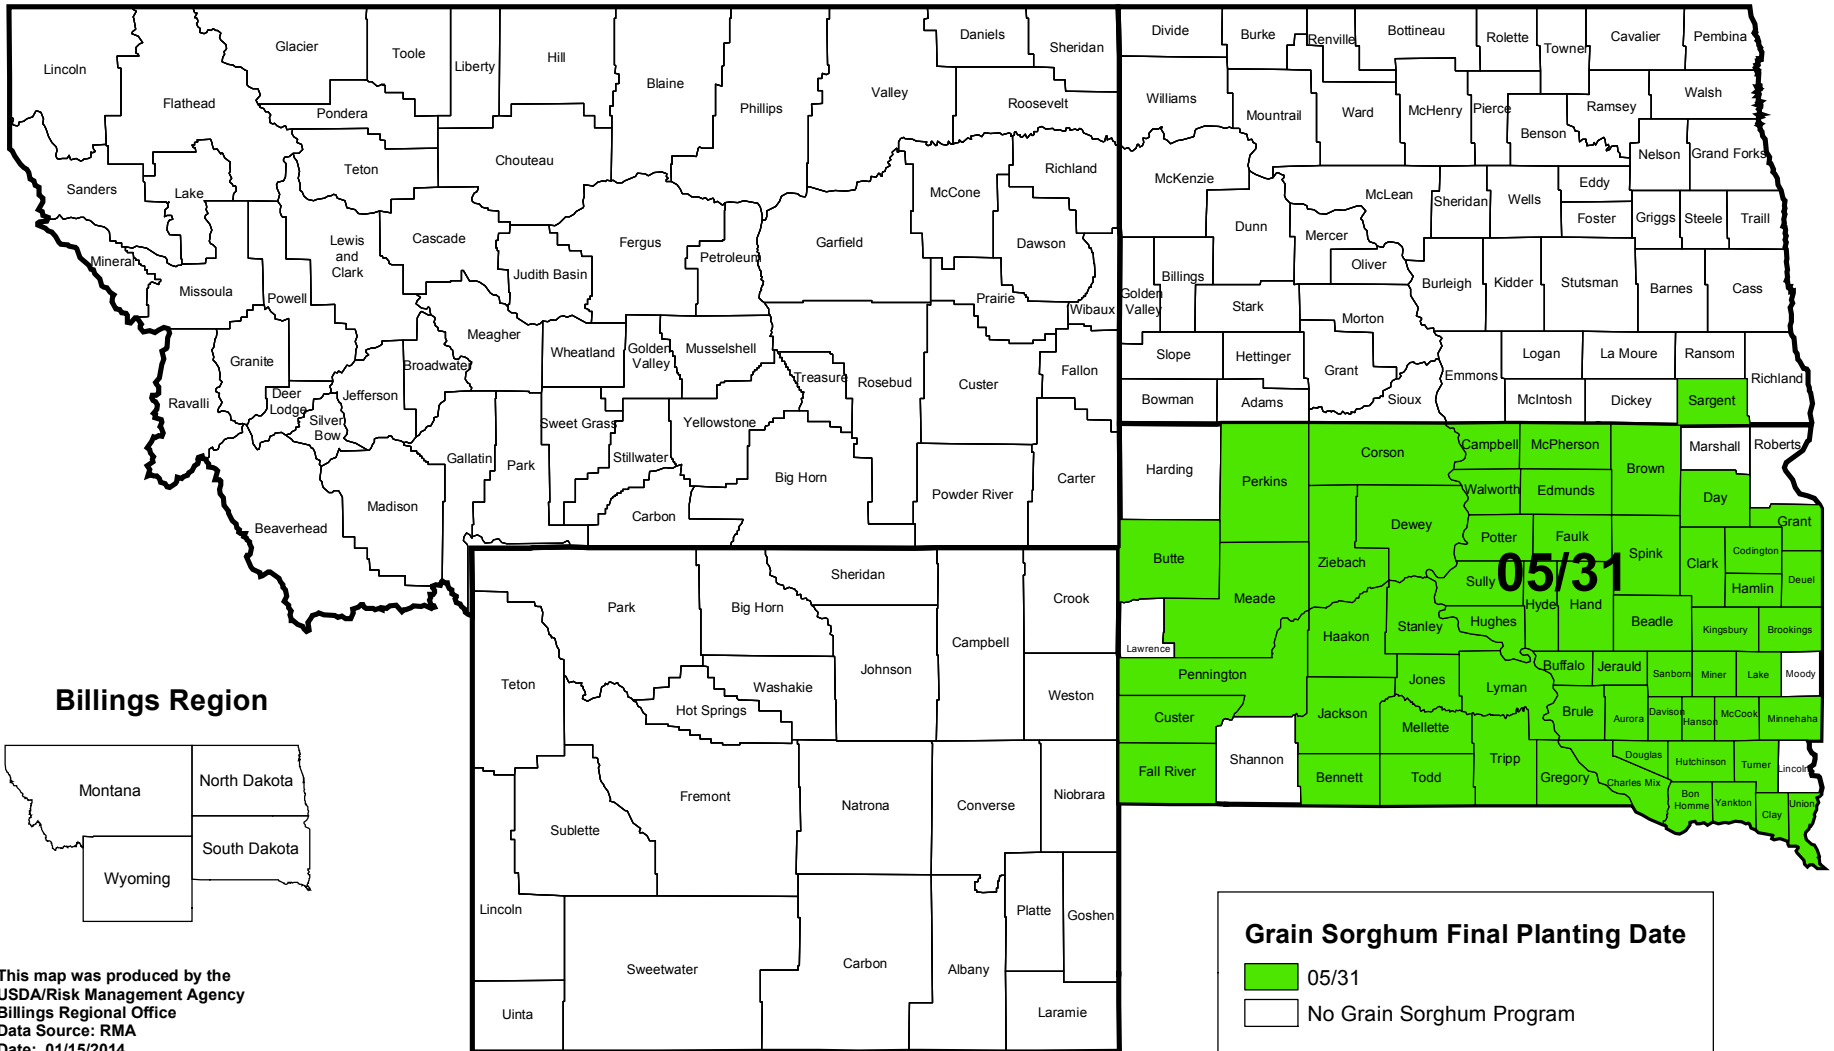

GRAIN SORGHUM 2014

INSURED COUNTIES AND FINAL PLANTING DATE

This map was produced by the
USDA/Risk Management Agency
Billings Regional Office
Data Source: RMA
Date: 01/15/2014

World Mercator
GCS_WGS_1984

NOTE: This map serves as a reference only. It does not alter the content of any Actuarial Document.