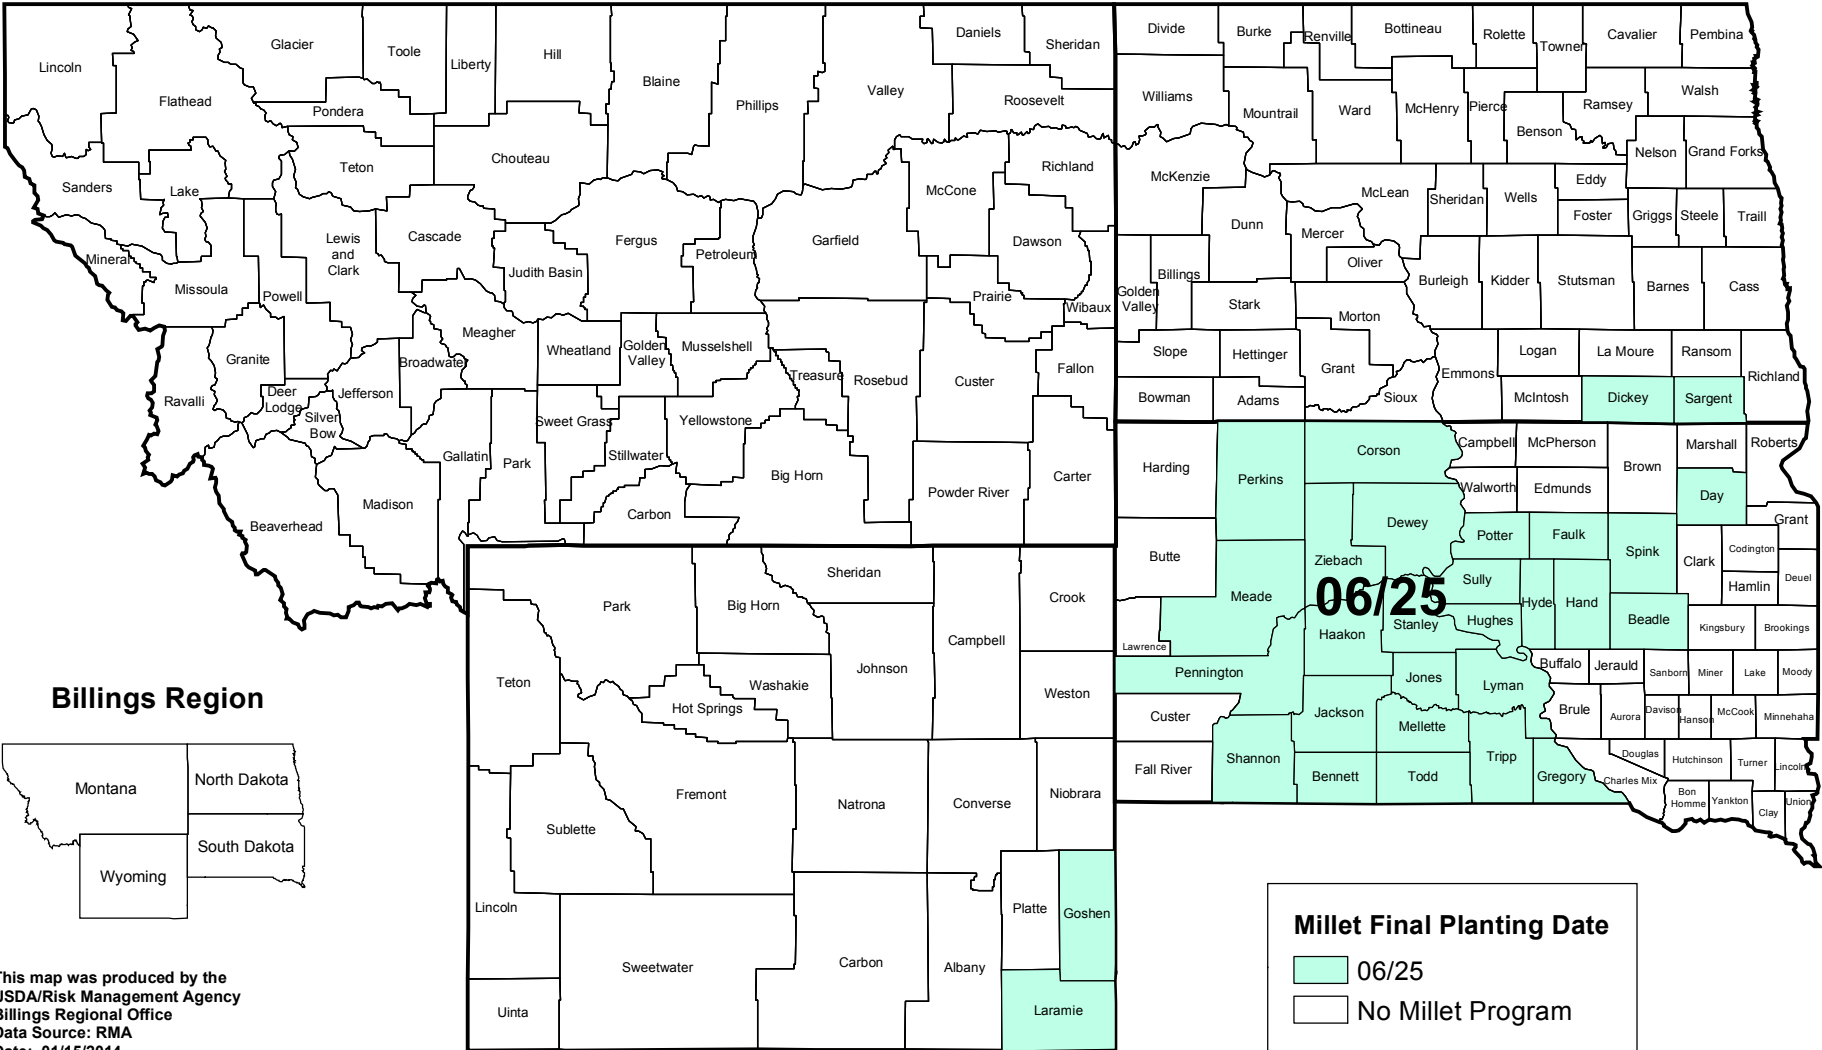

MILLET 2014

INSURED COUNTIES AND FINAL PLANTING DATE

This map was produced by the
 USDA/Risk Management Agency
 Billings Regional Office
 Data Source: RMA
 Date: 01/15/2014

World Mercator
 GCS_WGS_1984

NOTE: This map serves as a reference only. It does not alter the content of any Actuarial Document.