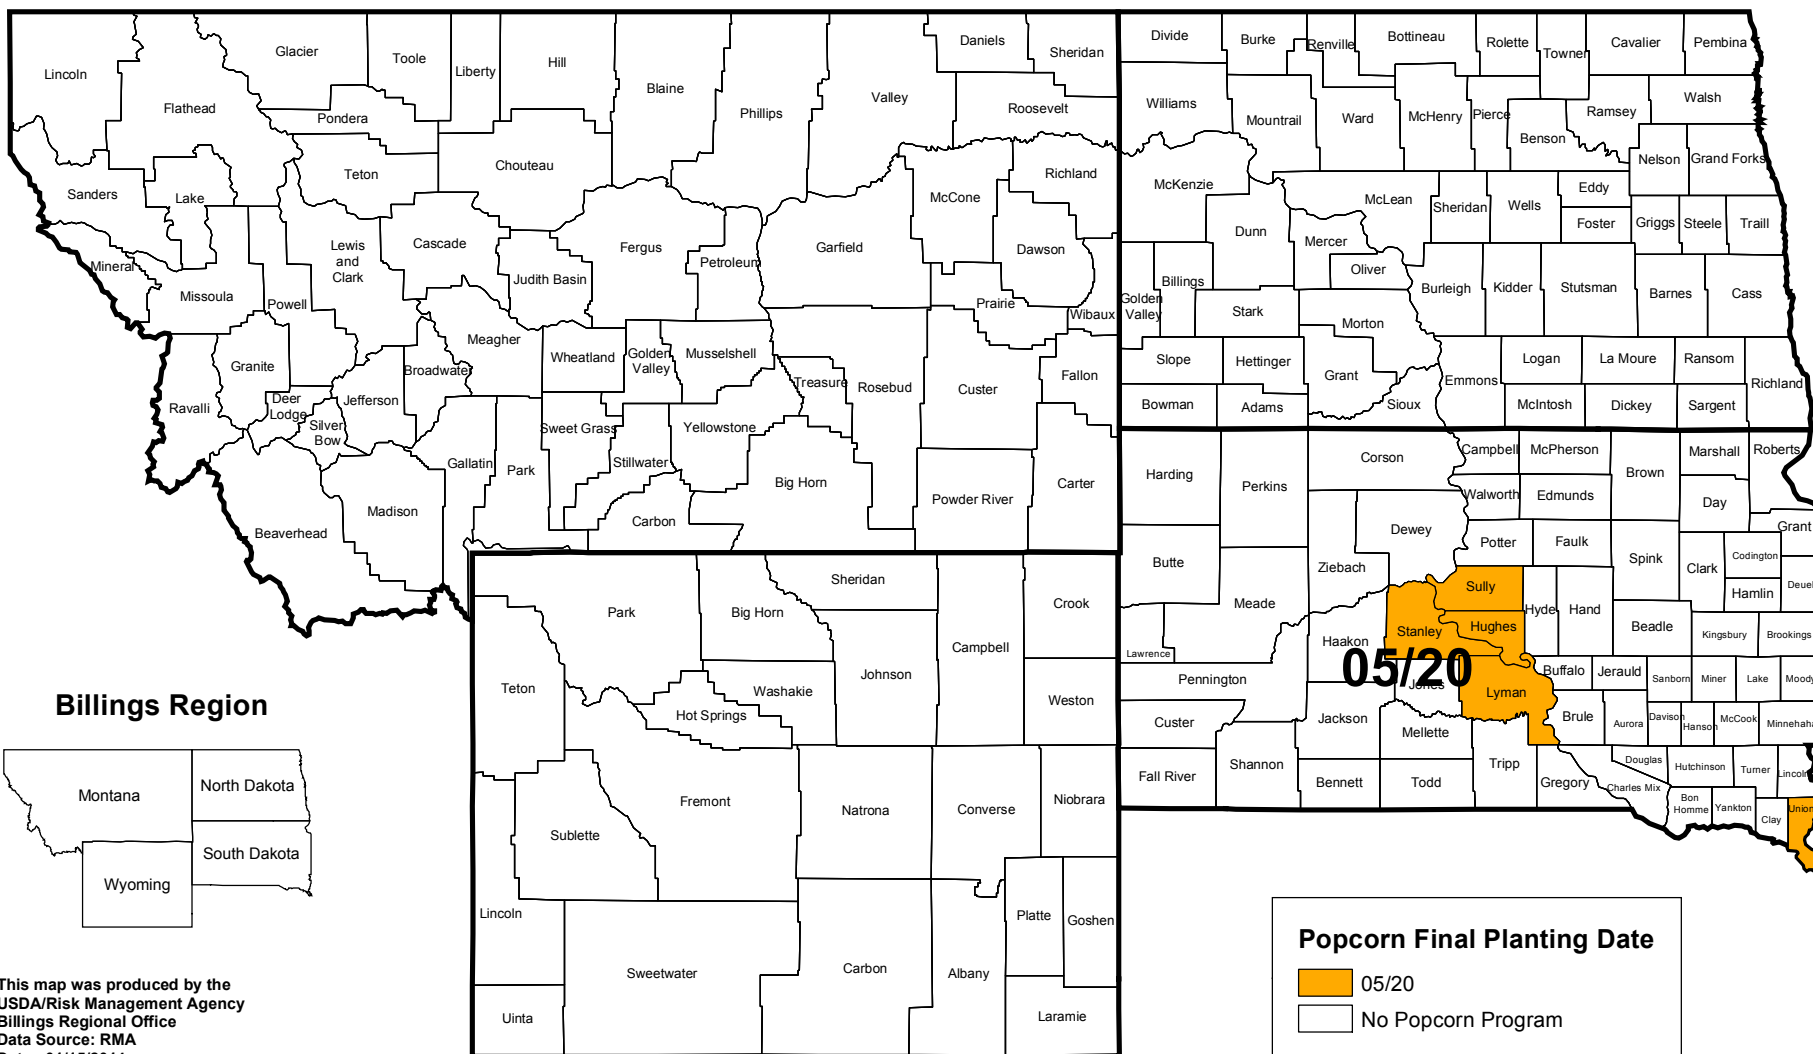

POPCORN 2014

INSURED COUNTIES AND FINAL PLANTING DATE

This map was produced by the
USDA/Risk Management Agency
Billings Regional Office
Data Source: RMA
Date: 01/15/2014

World Mercator
GCS_WGS_1984

NOTE: This map serves as a reference only. It does not alter the content of any Actuarial Document.