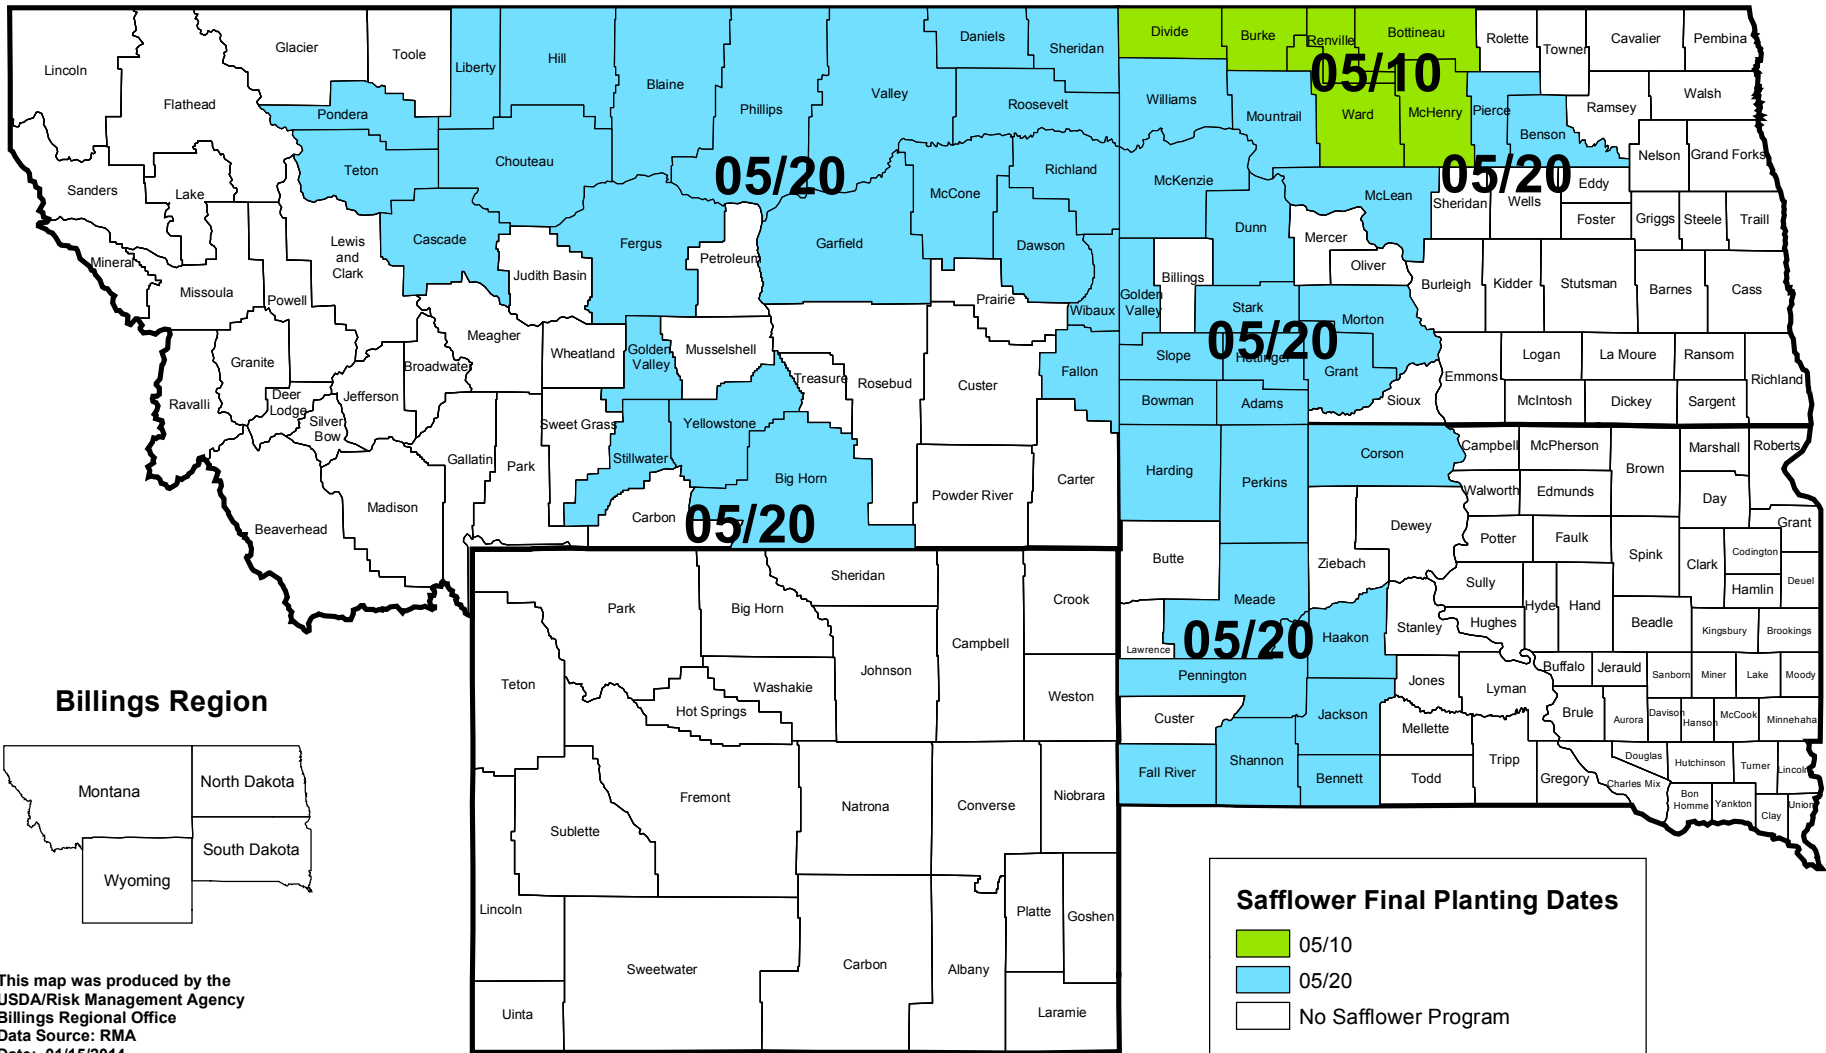

SAFFLOWER

2014

INSURED COUNTIES AND FINAL PLANTING DATES

Billings Region

This map was produced by the
USDA/Risk Management Agency
Billings Regional Office
Data Source: RMA
Date: 01/15/2014

World Mercator
GCS_WGS_1984

NOTE: This map serves as a reference only. It does not alter the content of any Actuarial Document.

Safflower Final Planting Dates

- 05/10
- 05/20
- No Safflower Program