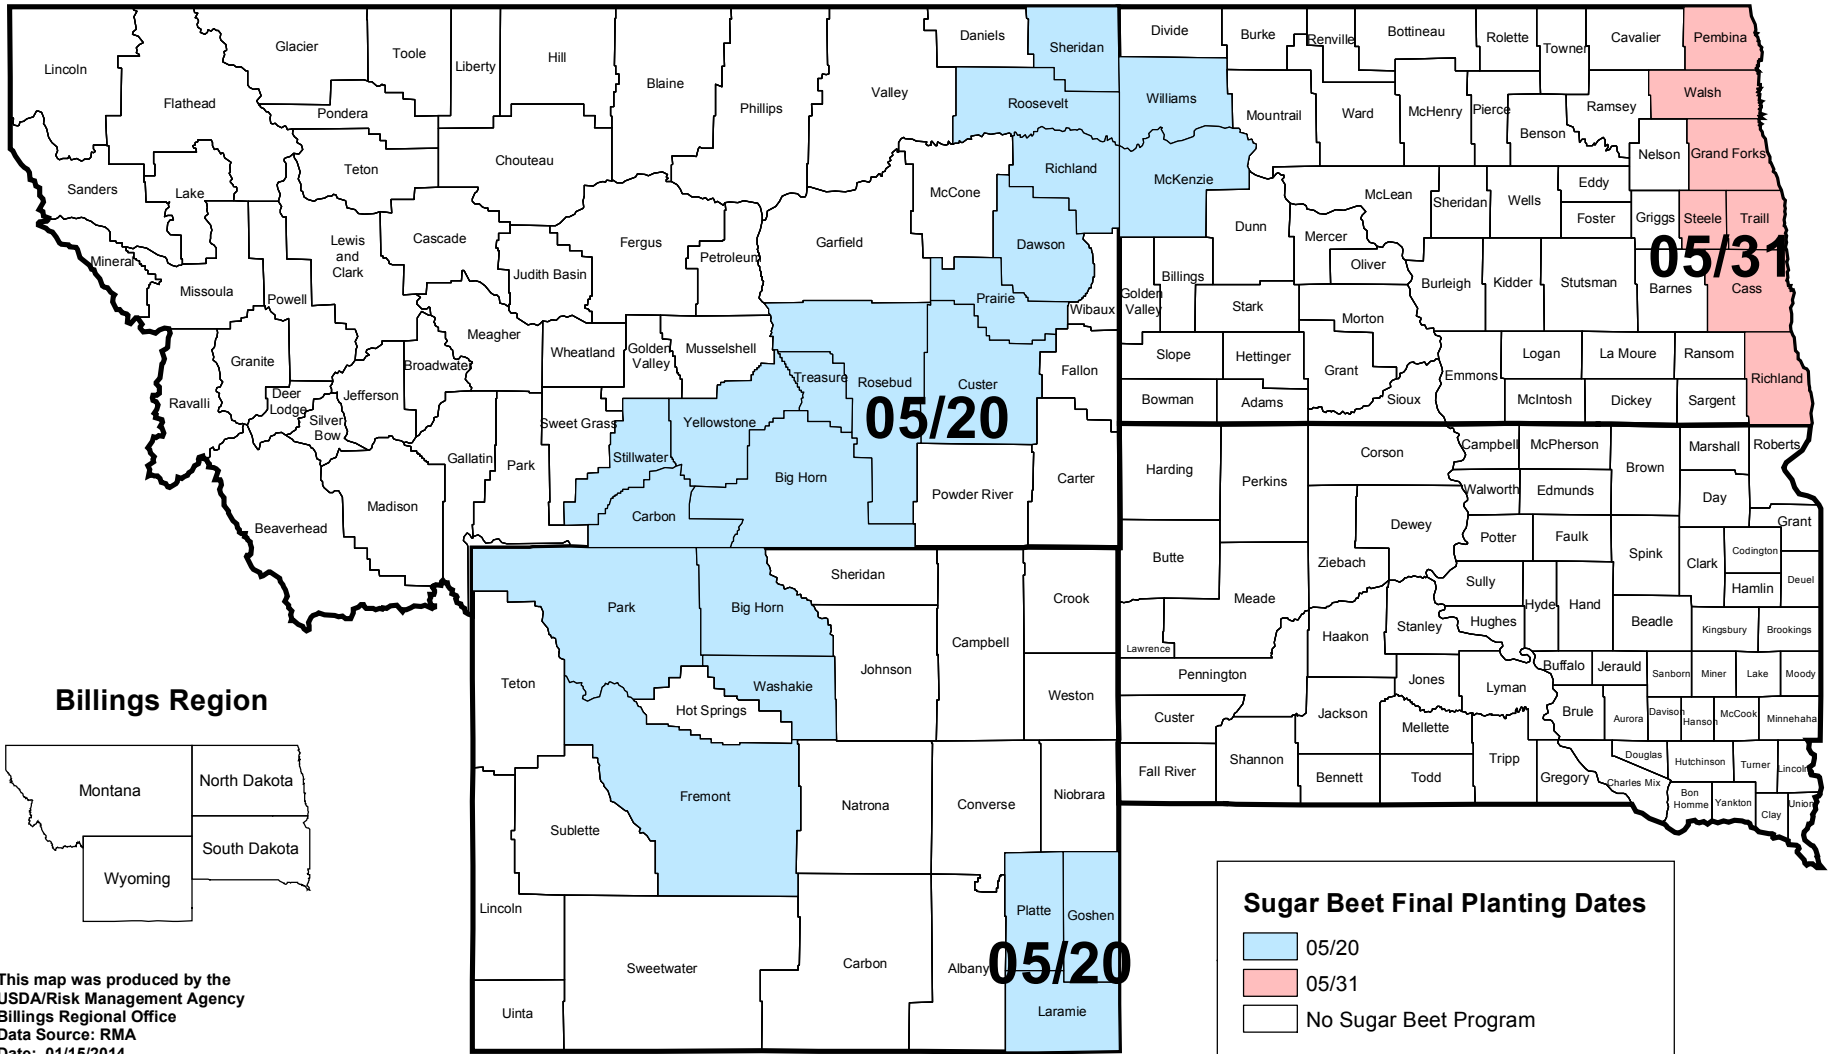

SUGAR BEET

2014

INSURED COUNTIES AND FINAL PLANTING DATES

This map was produced by the
 USDA/Risk Management Agency
 Billings Regional Office
 Data Source: RMA
 Date: 01/15/2014

World Mercator
 GCS_WGS_1984

NOTE: This map serves as a reference only. It does not alter the content of any Actuarial Document.