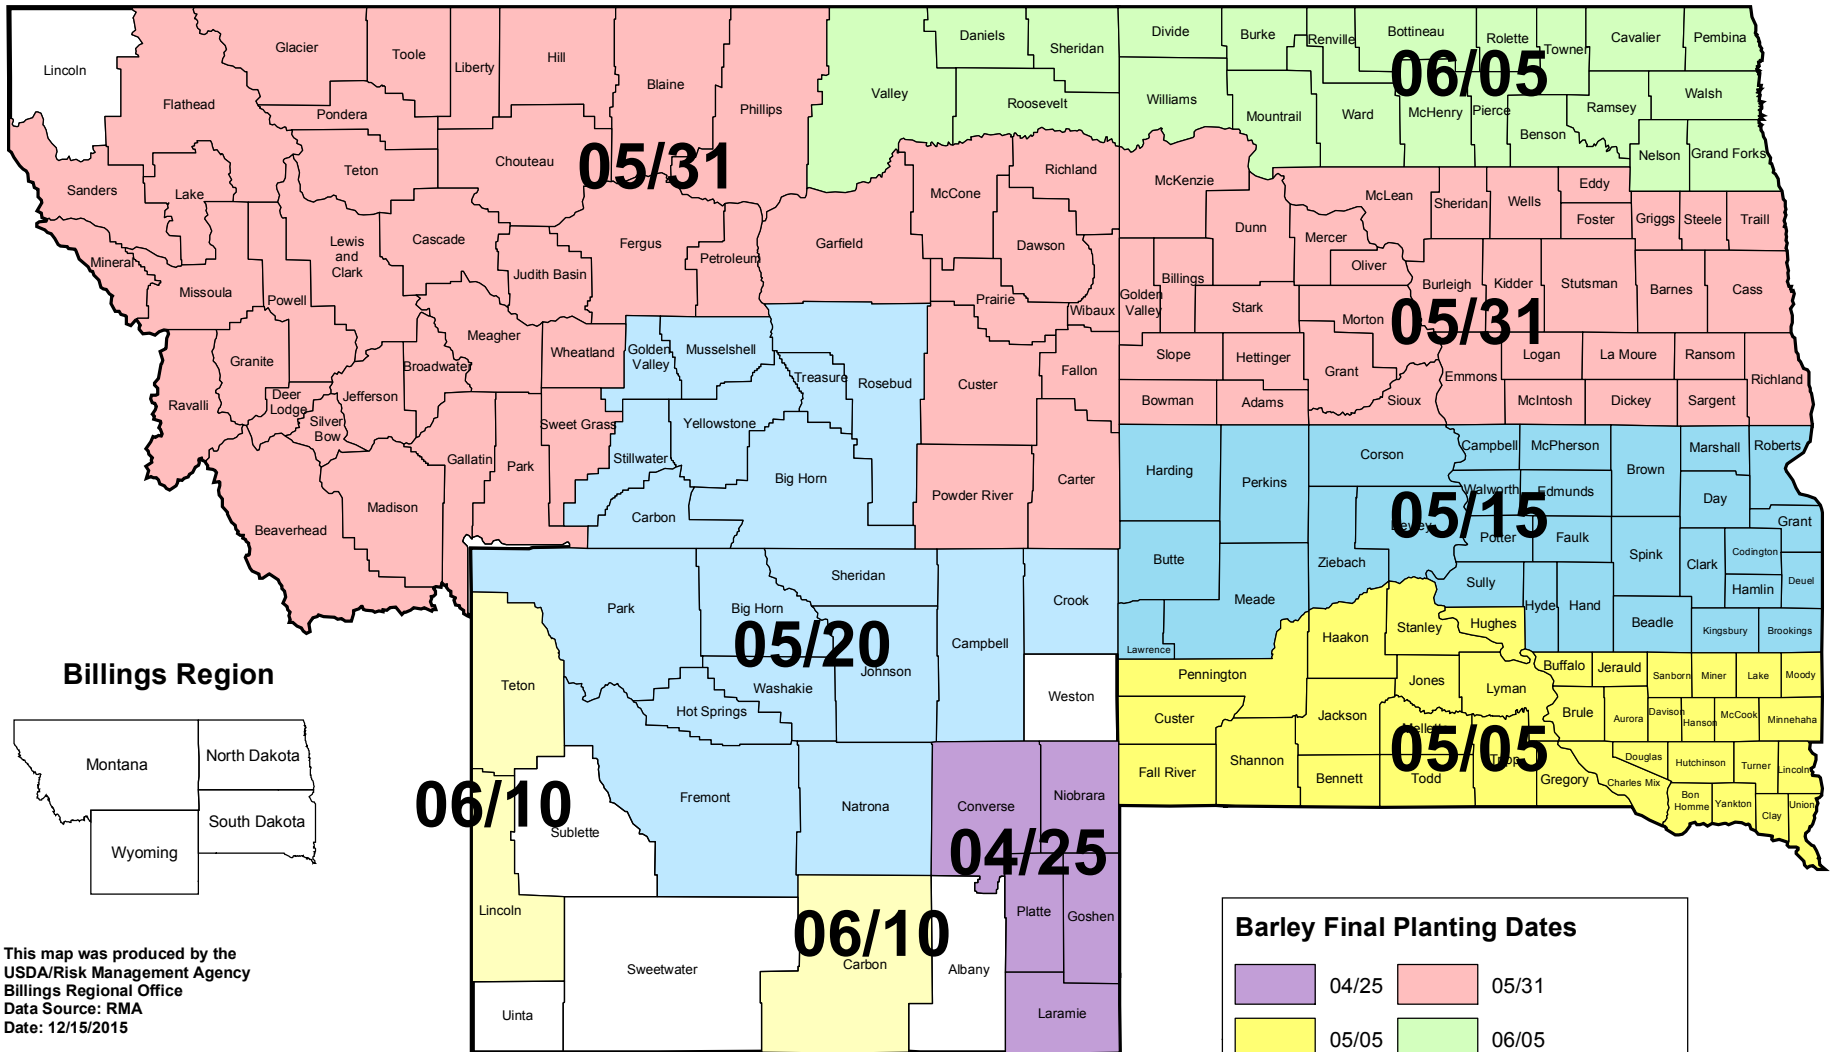

# BARLEY

### INSURED COUNTIES AND FINAL PLANTING DATES

#### Barley Final Planting Dates

	04/25		05/31
	05/05		06/05
	05/15		06/10
	05/20		No Barley Program