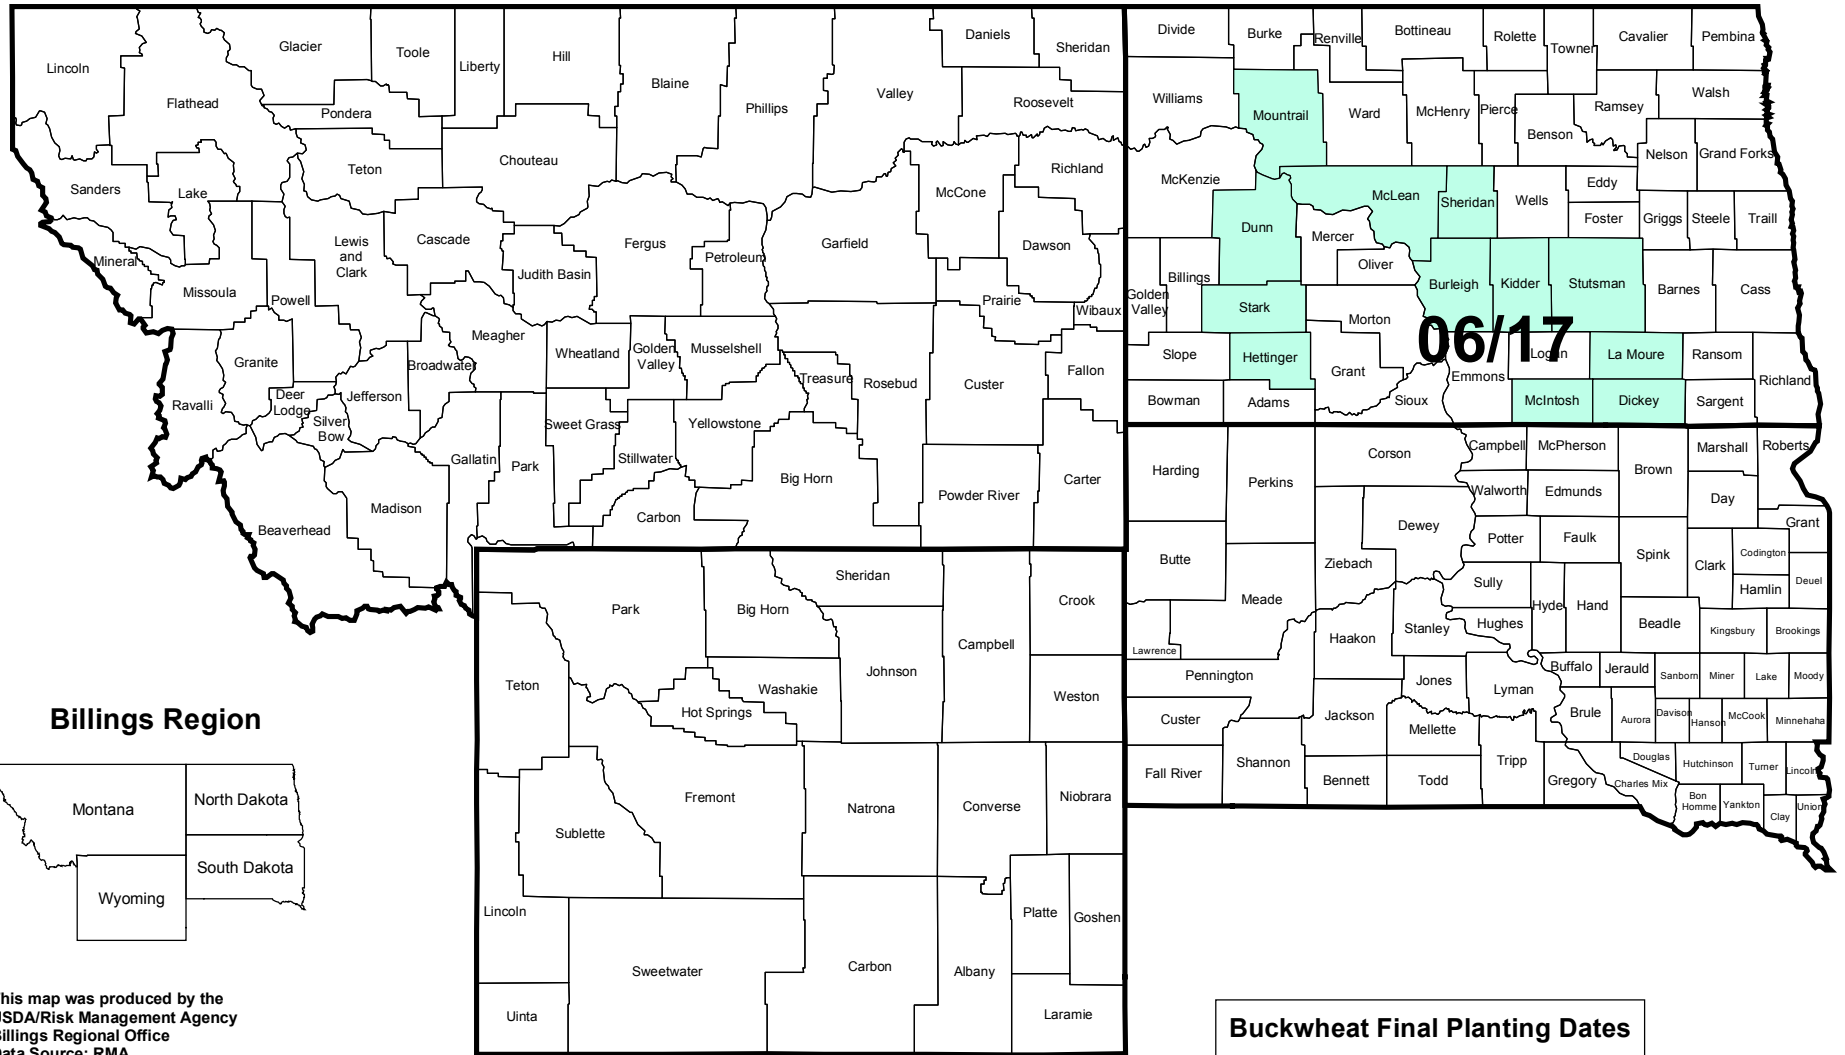

BUCKWHEAT 2016

INSURED COUNTIES AND FINAL PLANTING DATES

This map was produced by the
USDA/Risk Management Agency
Billings Regional Office
Data Source: RMA
Date: 12/15/2015

World Mercator
GCS_WGS_1984

NOTE: This map serves as a reference only. It does not alter the content of any Actuarial Document.