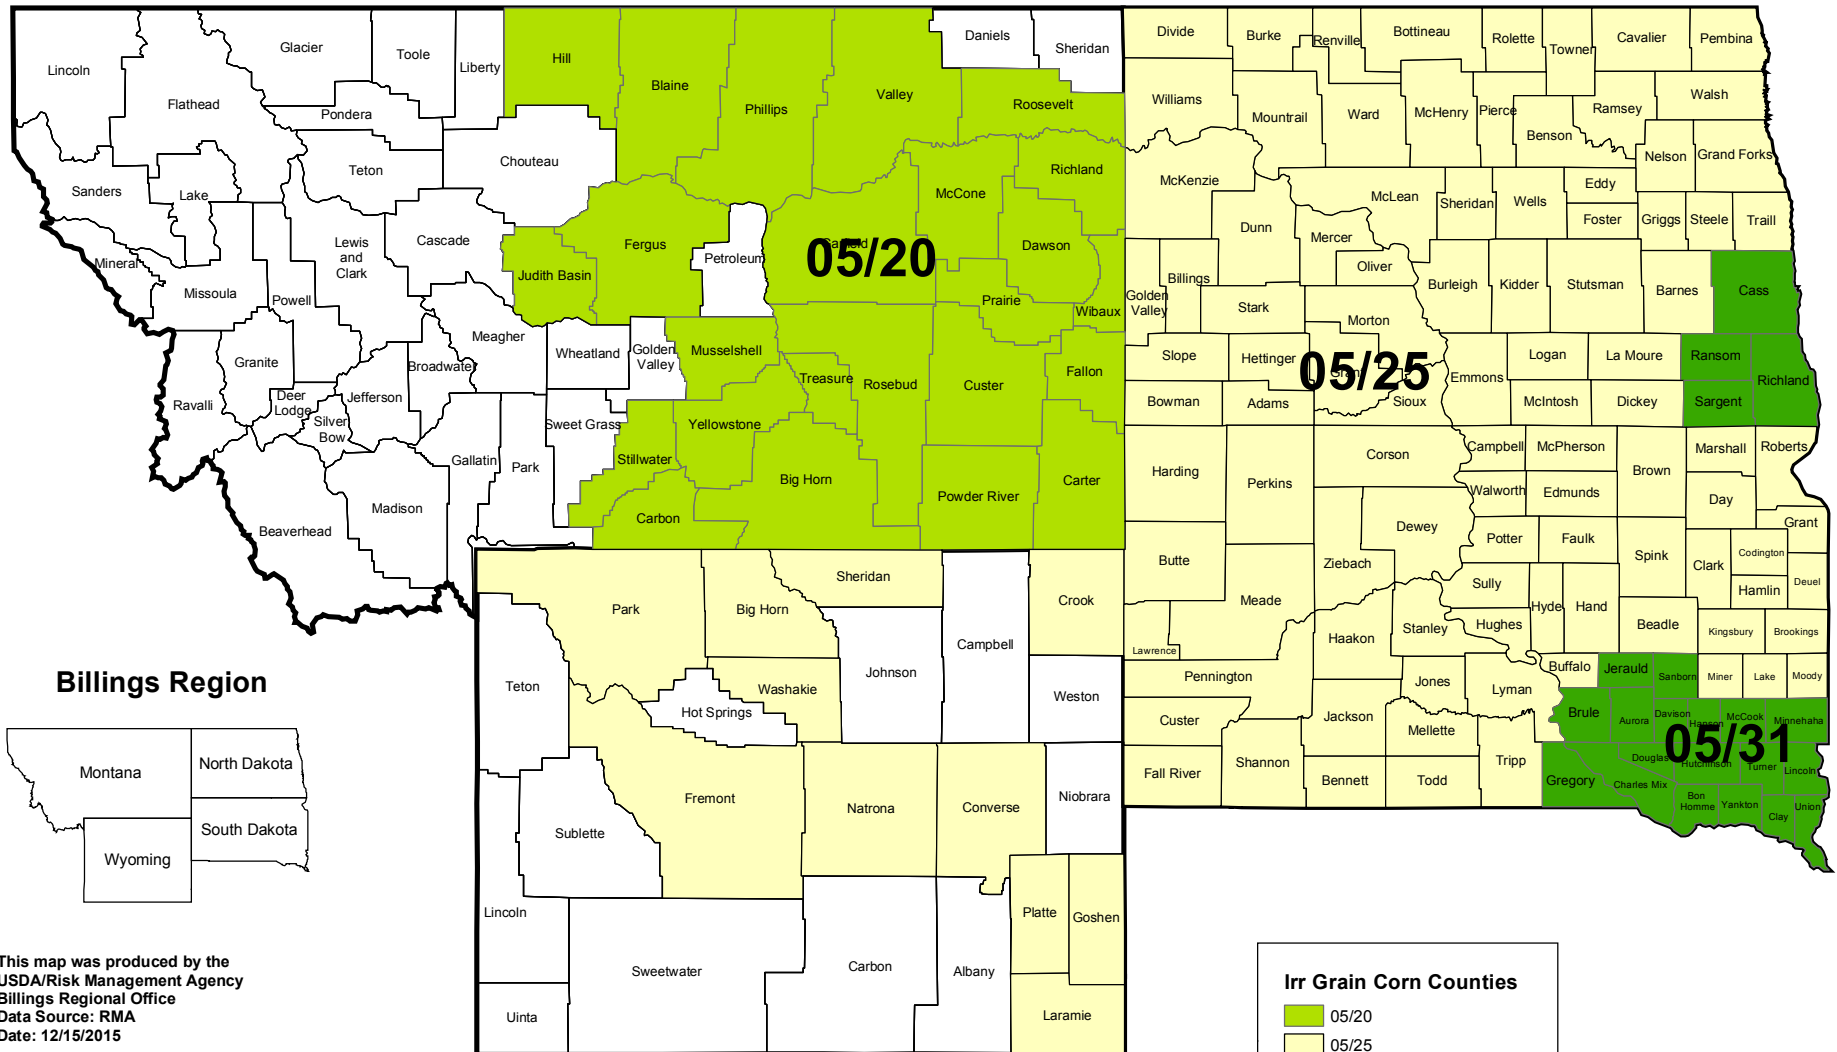

CORN - IRRIGATED GRAIN 2016

INSURED COUNTIES AND FINAL PLANT DATES

This map was produced by the
USDA/Risk Management Agency
Billings Regional Office
Data Source: RMA
Date: 12/15/2015

World Mercator
GCS_WGS_1984

NOTE: This map serves as a reference
only. It does not alter the content of any
Actuarial Document.