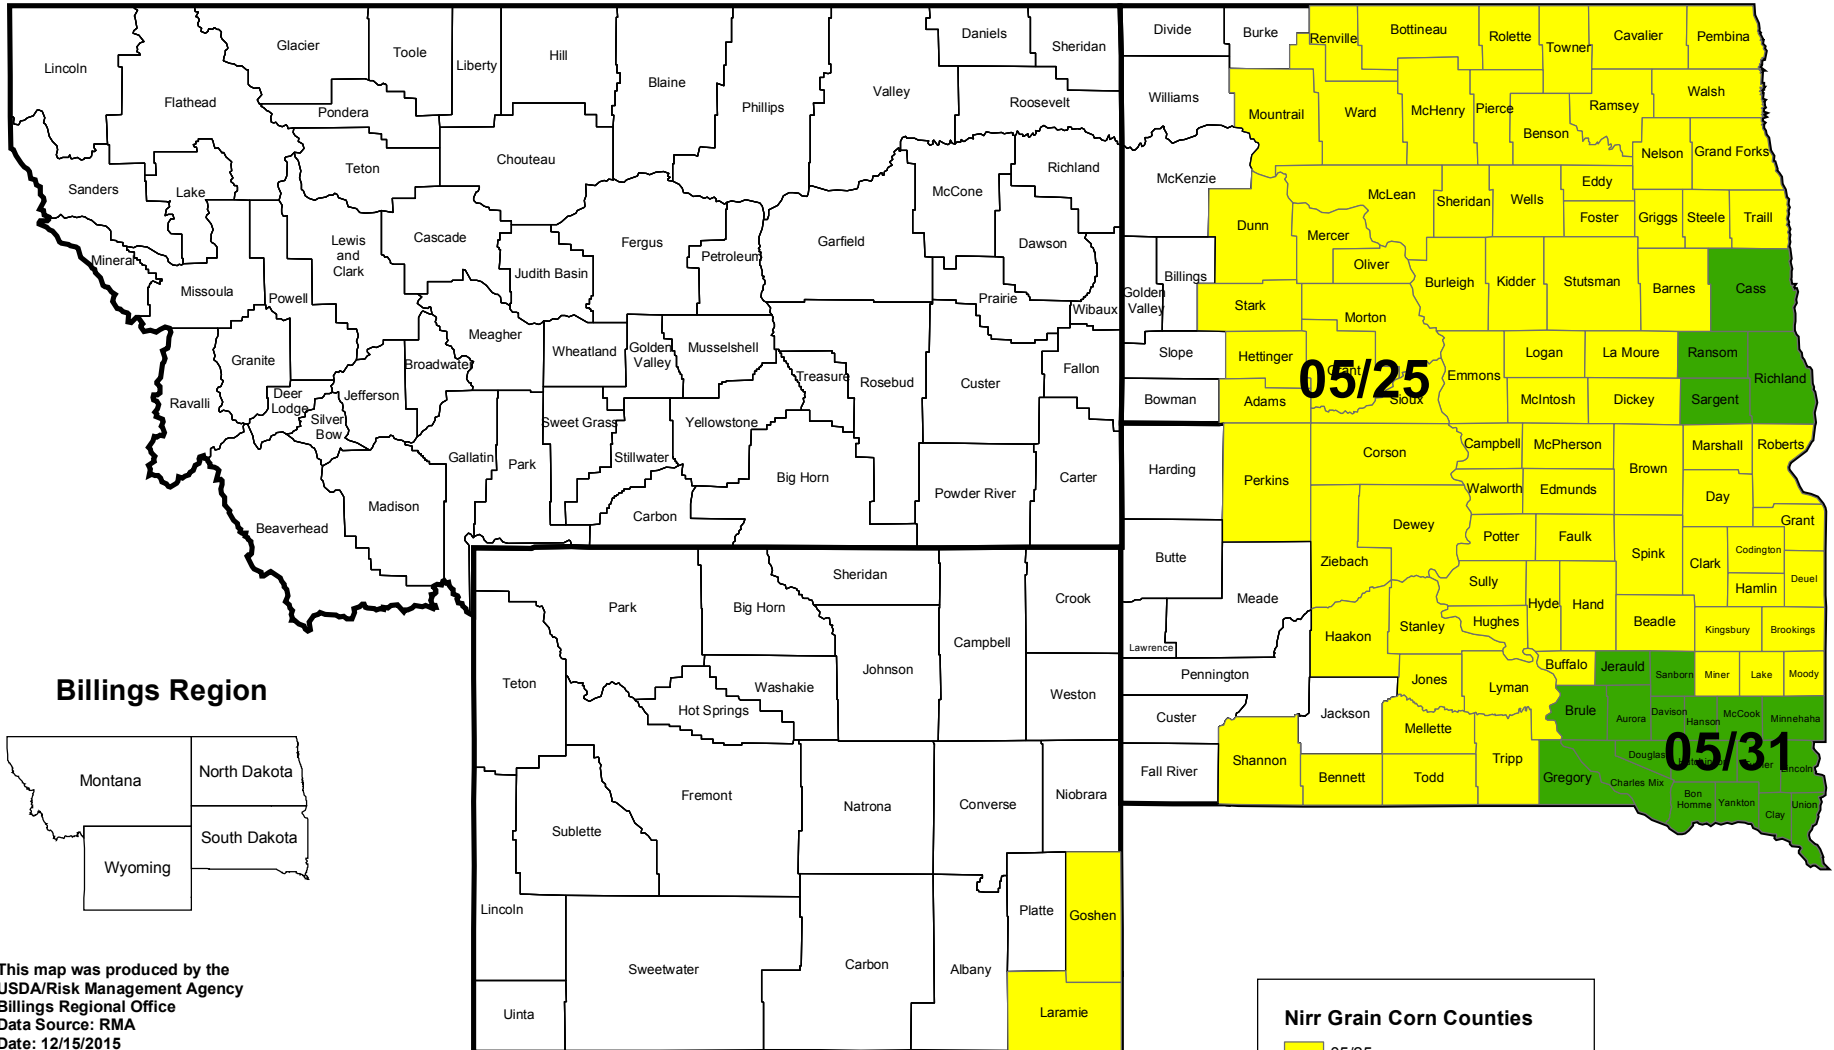

CORN - NON-IRRIGATED GRAIN 2016

INSURED COUNTIES AND FINAL PLANT DATES

This map was produced by the
USDA/Risk Management Agency
Billings Regional Office
Data Source: RMA
Date: 12/15/2015

World Mercator
GCS_WGS_1984

NOTE: This map serves as a reference
only. It does not alter the content of any
Actuarial Document.