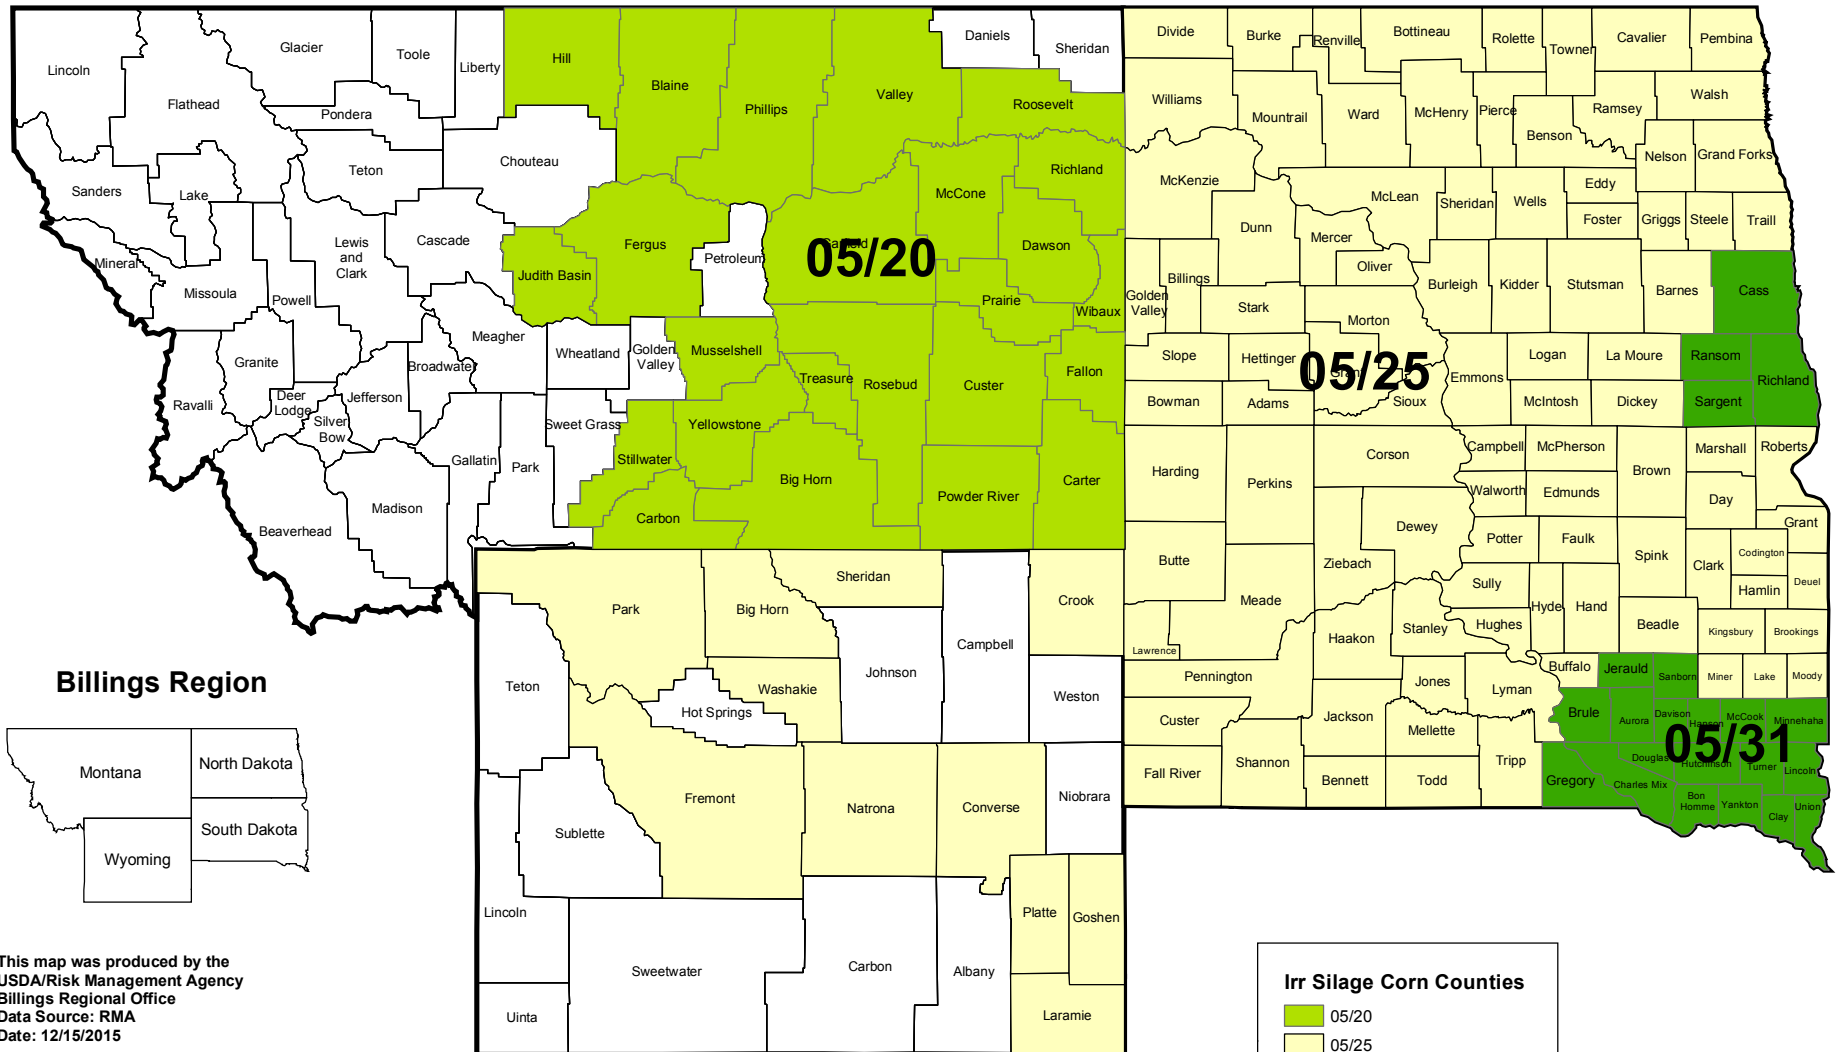

CORN - IRRIGATED SILAGE 2016

INSURED COUNTIES AND FINAL PLANT DATES

This map was produced by the
USDA/Risk Management Agency
Billings Regional Office
Data Source: RMA
Date: 12/15/2015

World Mercator
GCS_WGS_1984

NOTE: This map serves as a reference
only. It does not alter the content of any
Actuarial Document.