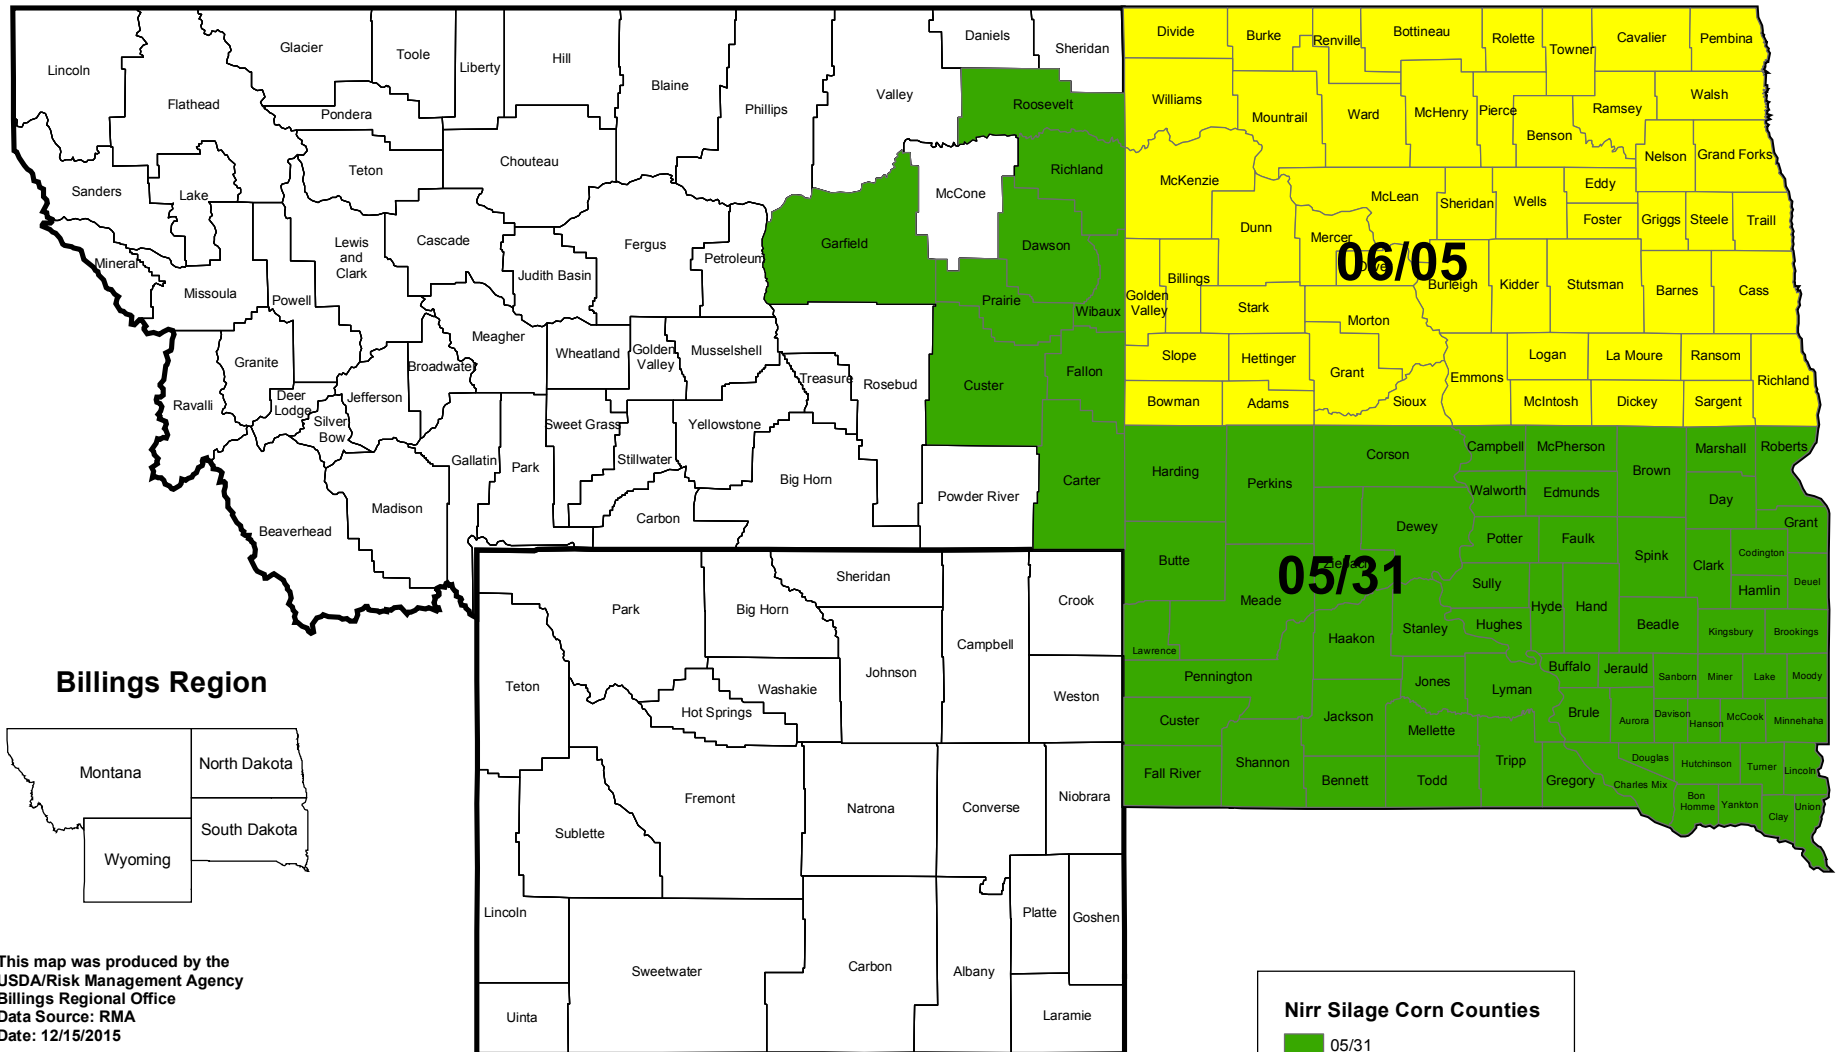

CORN - NON-IRRIGATED SILAGE 2016

INSURED COUNTIES AND FINAL PLANT DATES

This map was produced by the
USDA/Risk Management Agency
Billings Regional Office
Data Source: RMA
Date: 12/15/2015

World Mercator
GCS_WGS_1984

NOTE: This map serves as a reference
only. It does not alter the content of any
Actuarial Document.