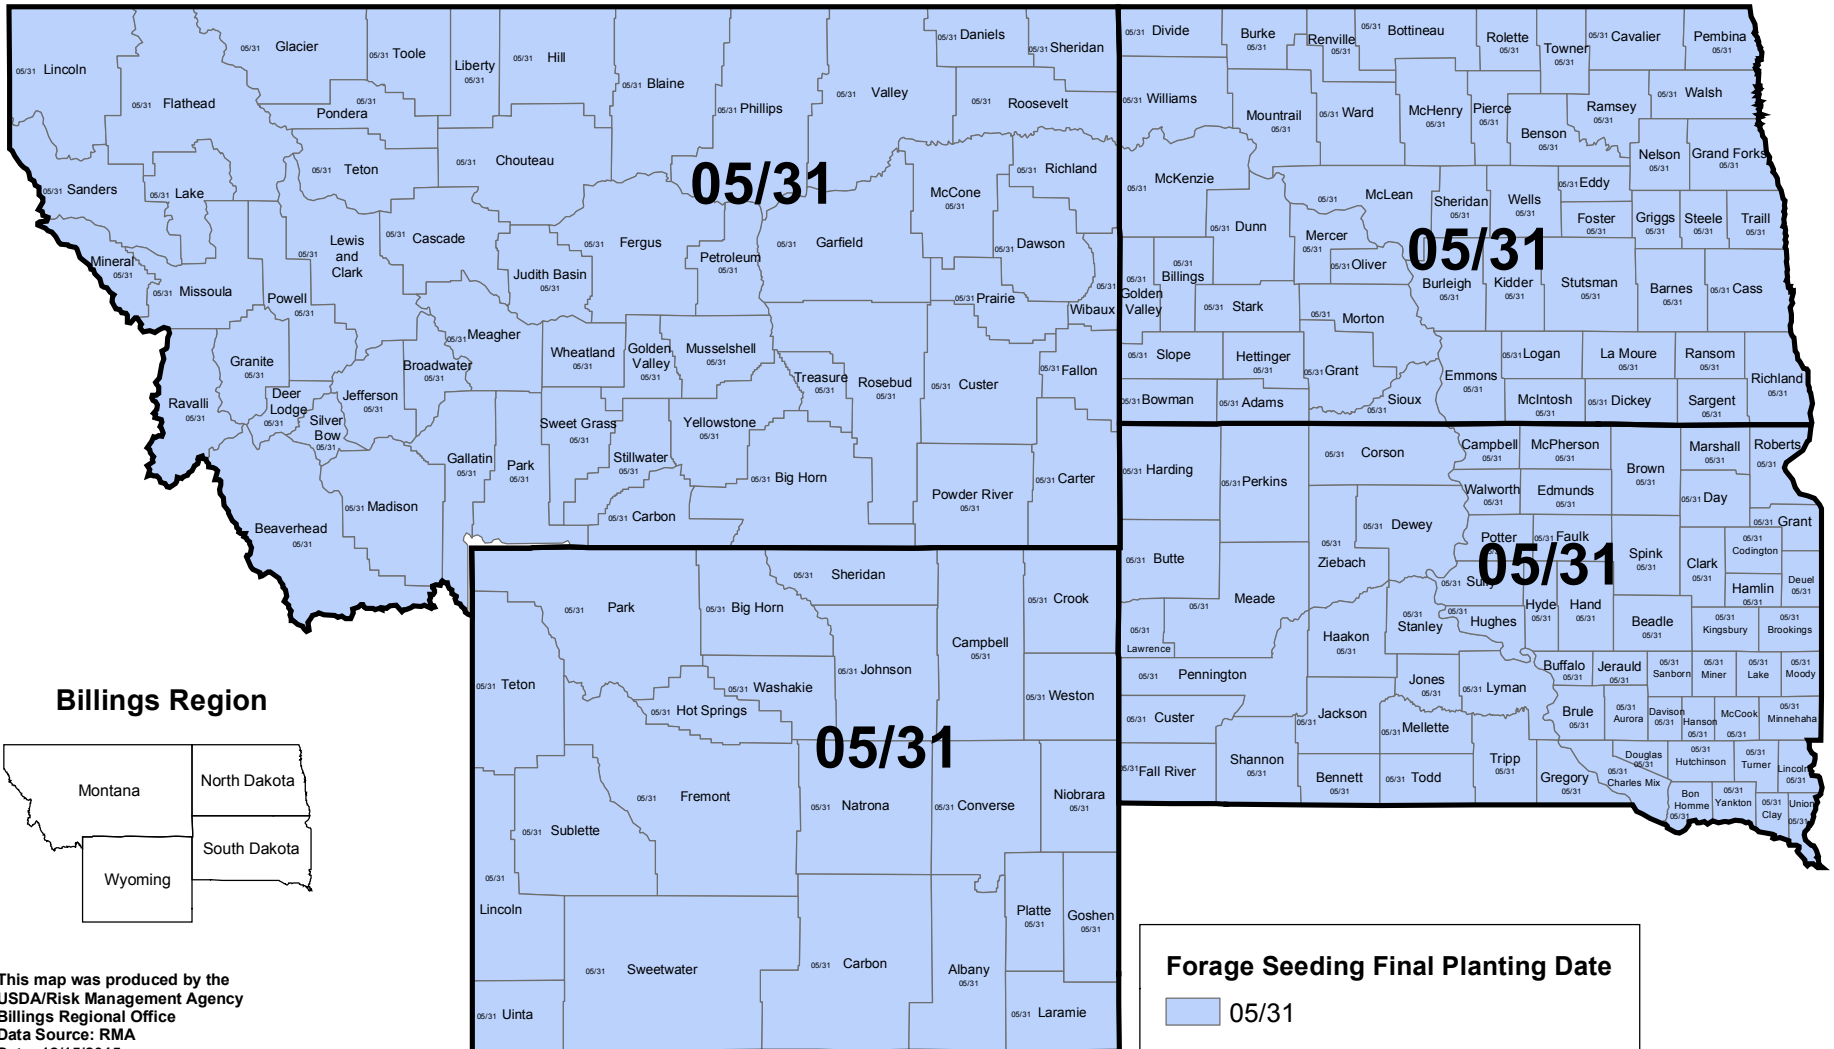

FORAGE SEEDING - DOLLAR PLAN 2016

INSURED COUNTIES AND FINAL PLANTING DATE

This map was produced by the
USDA/Risk Management Agency
Billings Regional Office
Data Source: RMA
Date: 12/15/2015

World Mercator
GCS_WGS_1984

NOTE: This map serves as a reference only. It does not alter the content of any Actuarial Document.