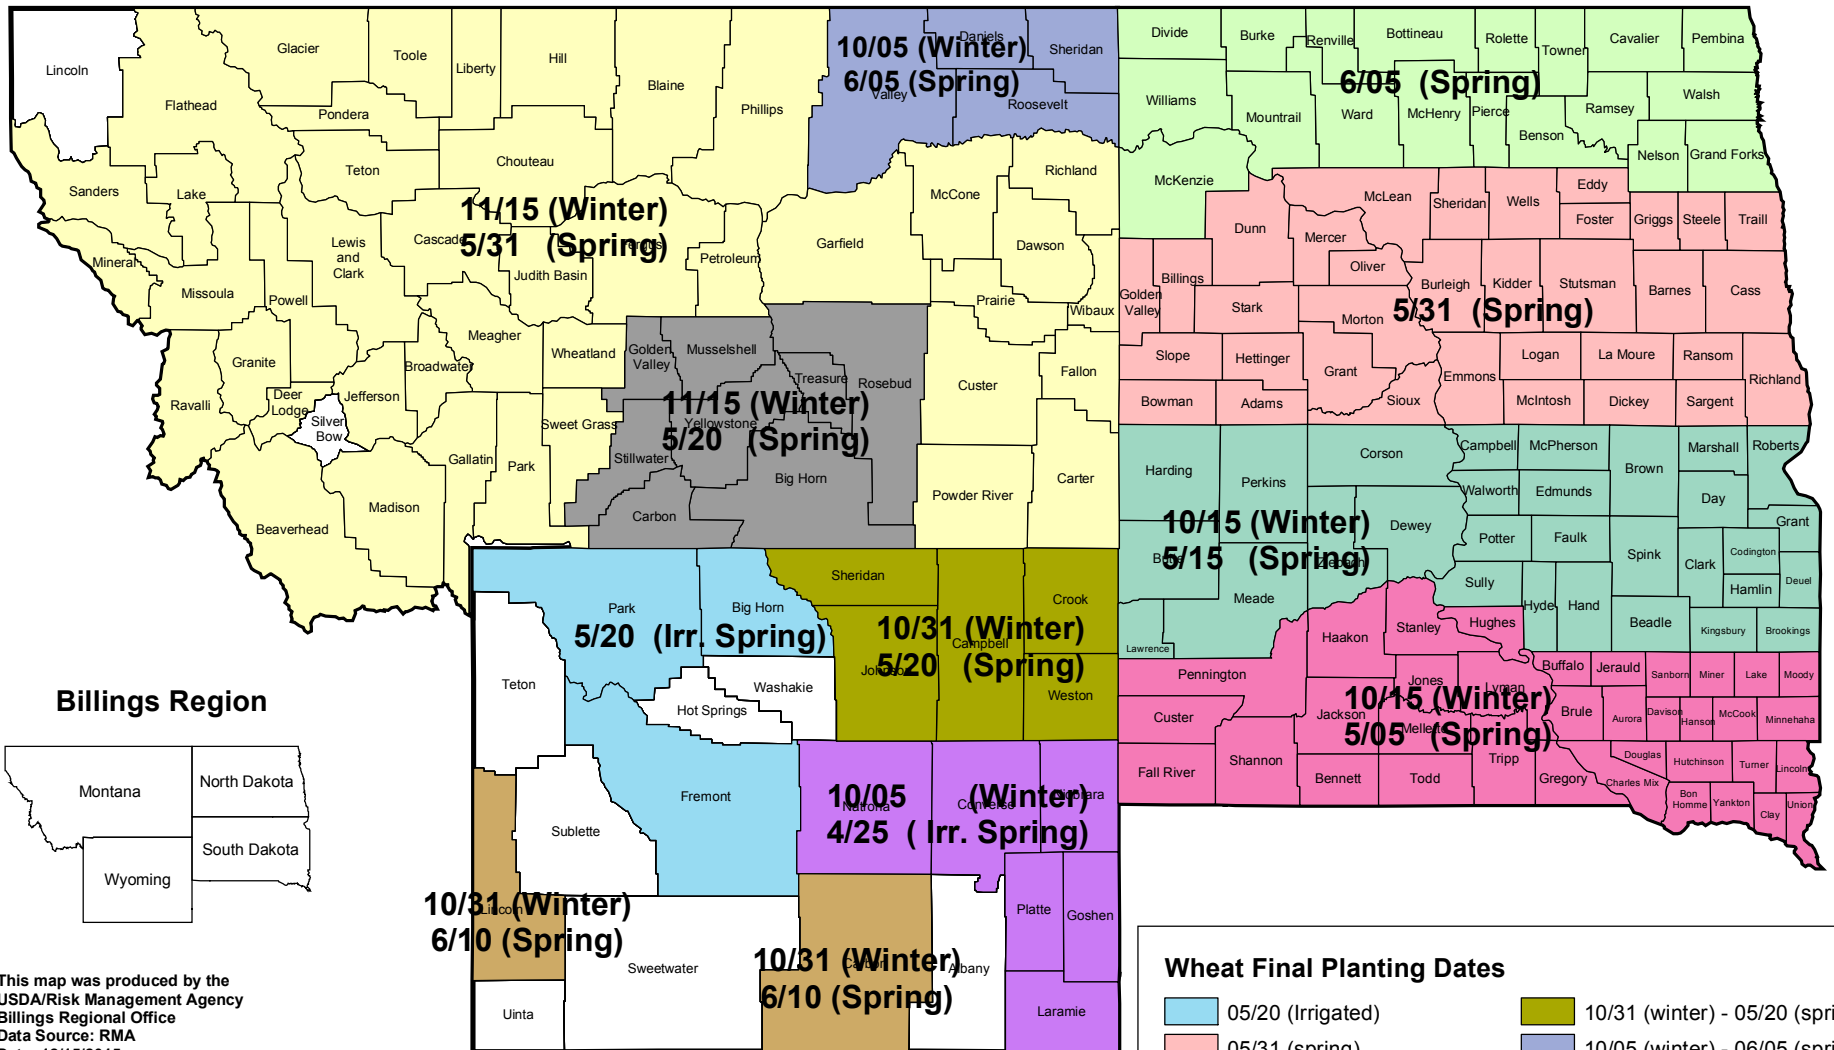

WHEAT (Winter/Spring)

2016

INSURED COUNTIES AND FINAL PLANTING DATES

Billings Region

This map was produced by the
USDA/Risk Management Agency
Billings Regional Office
Data Source: RMA
Date: 12/15/2015

World Mercator
GCS_WGS_1984

NOTE: This map serves as a reference only. It does not alter the content of any Actuarial Document.

Wheat Final Planting Dates

05/20 (Irrigated)	10/31 (winter) - 05/20 (spring)
05/31 (spring)	10/05 (winter) - 06/05 (spring)
06/05 (spring)	10/31 (winter) - 06/10 (spring)
10/05 (winter) - 04/25 (spring)	11/15 (winter) - 05/20 (spring)
10/15 (winter) - 05/05 (spring)	11/15 (winter) - 05/31 (spring)
10/15 (winter) - 05/15 (spring)	No Wheat Program