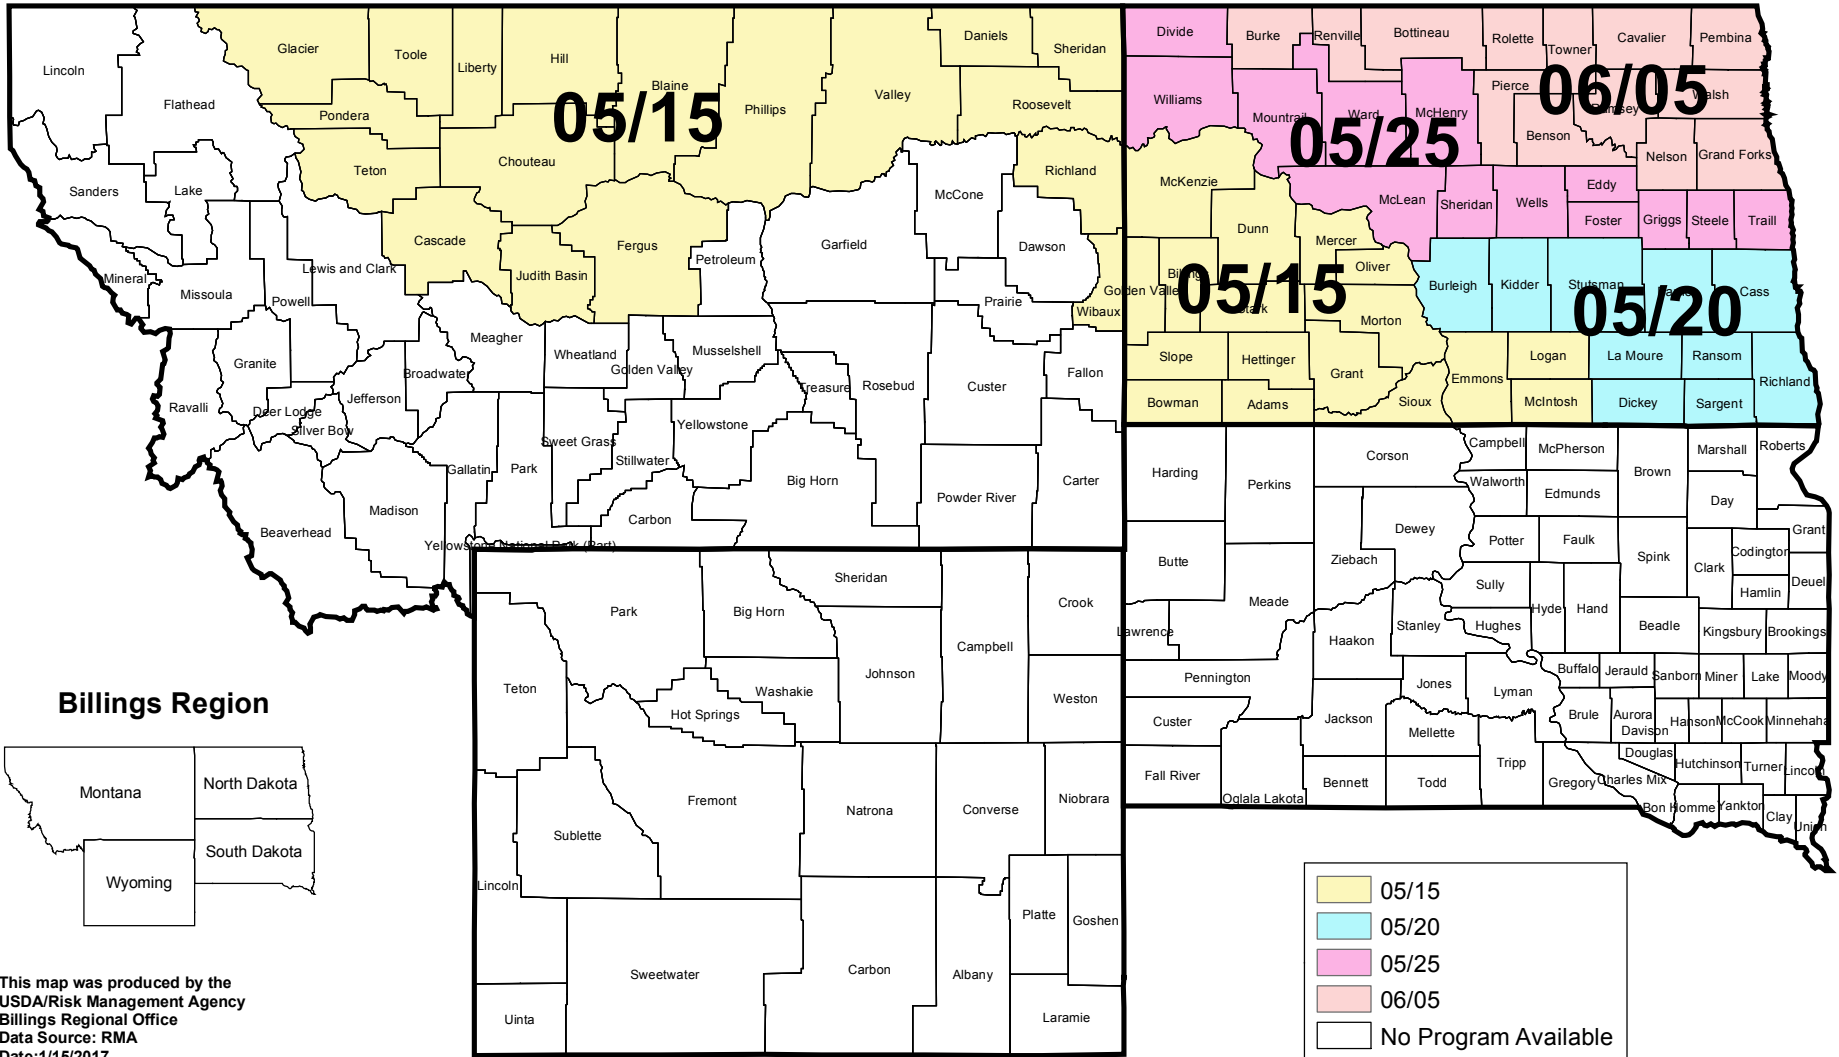

CANOLA

2017

INSURED COUNTIES AND FINAL PLANTING DATES

This map was produced by the
 USDA/Risk Management Agency
 Billings Regional Office
 Data Source: RMA
 Date: 1/15/2017

World Mercator
 GCS_WGS_1984

NOTE: This map serves as a reference only. It does not alter the content of any Actuarial Document.