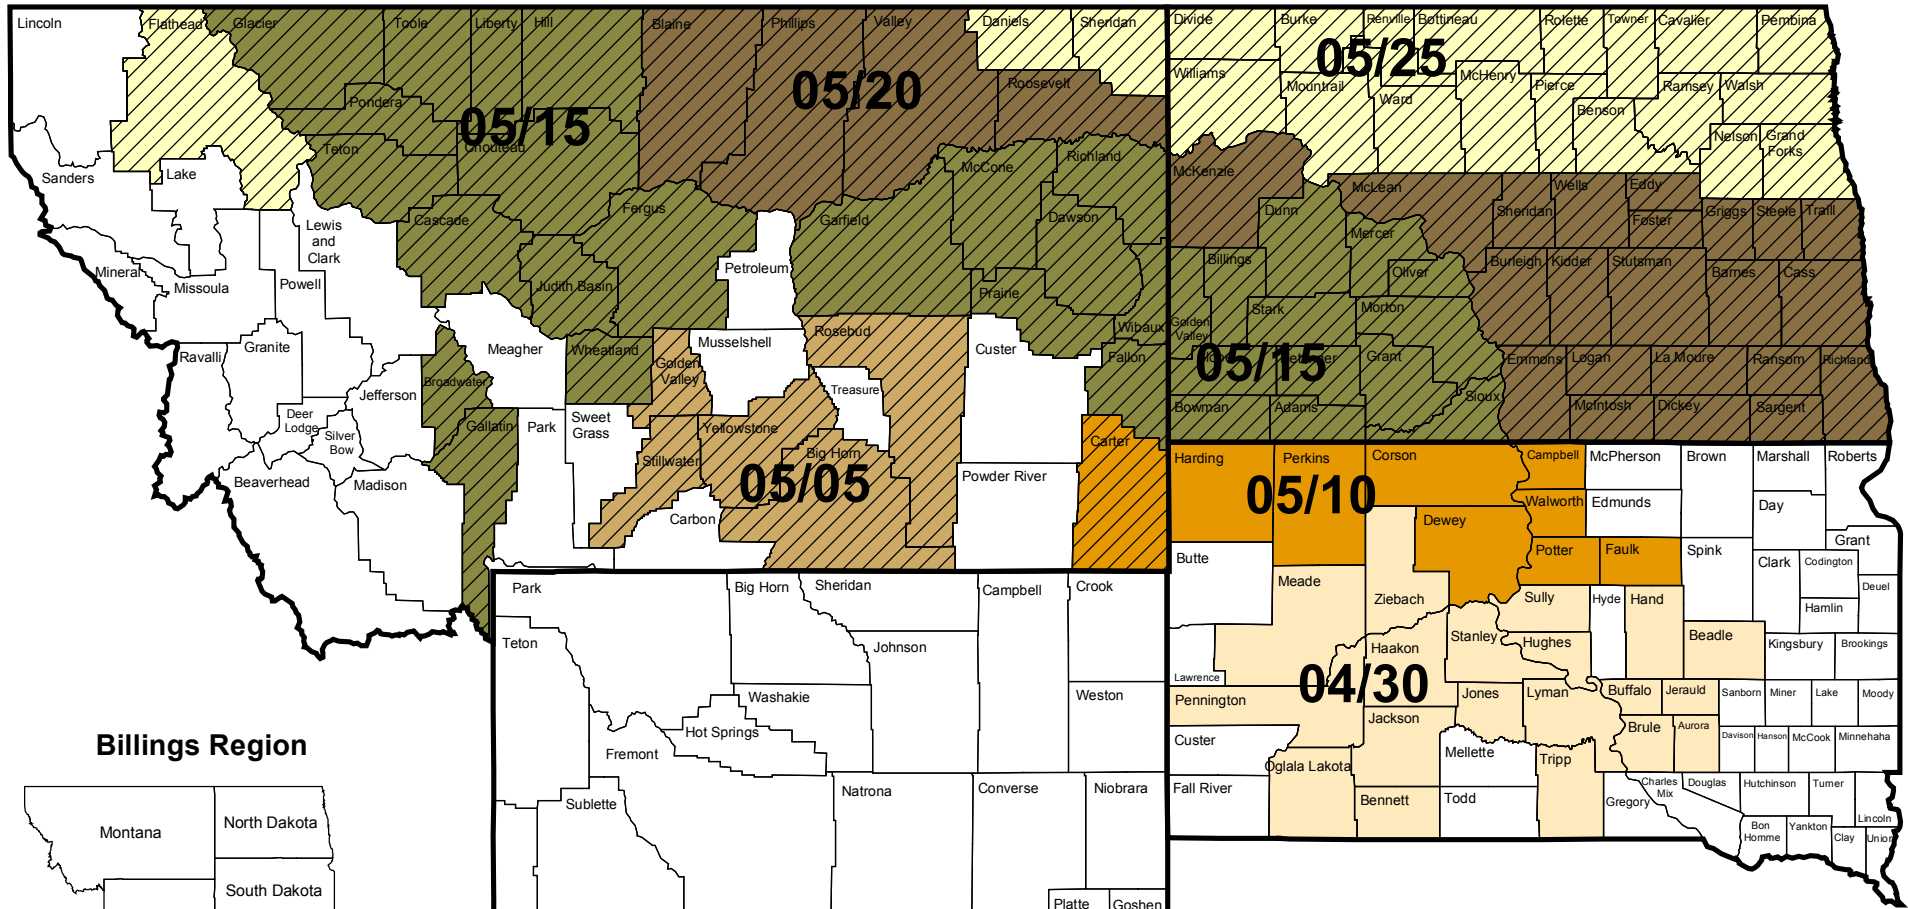

DRY PEAS

Smooth Green or Yellow, Austrian, Forage/Feed Peas For Seed 2017

INSURED COUNTIES AND FINAL PLANT DATE

Billings Region

This map was produced by the
USDA/Risk Management Agency
Billings Regional Office
Data Source: RMA
Date: 1/15/2017

World Mercator
GCS_WGS_1984

NOTE: This map serves as a reference only. It does not alter the content of any Actuarial Document.