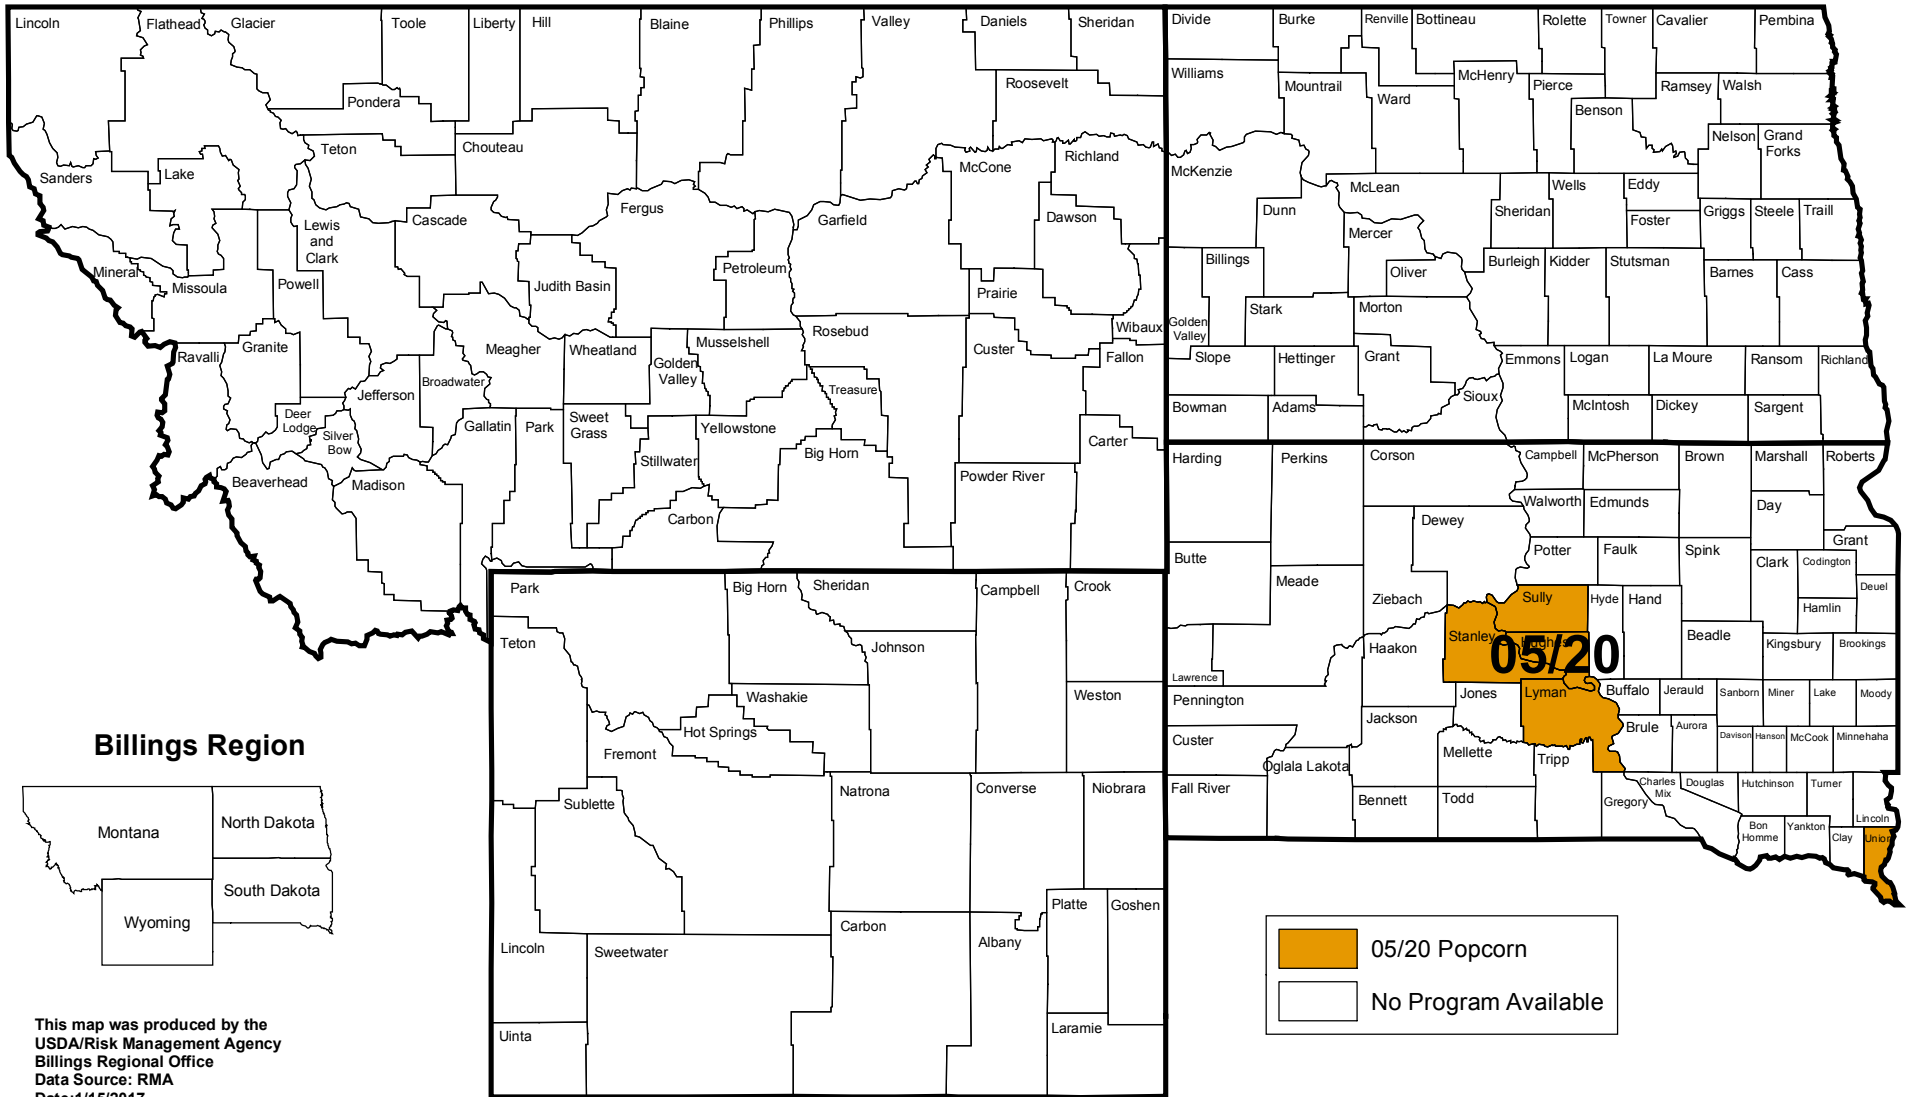

POPCORN 2017

INSURED COUNTIES AND FINAL PLANTING DATES

This map was produced by the
 USDA/Risk Management Agency
 Billings Regional Office
 Data Source: RMA
 Date: 1/15/2017

World Mercator
 GCS_WGS_1984

NOTE: This map serves as a reference only. It does not alter the content of any Actuarial Document.